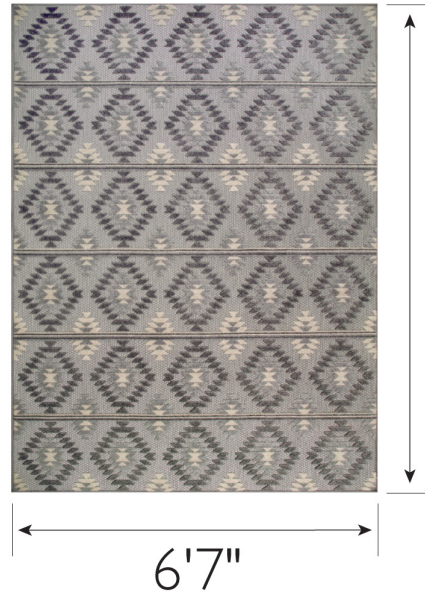

Cirrido Indoor/Outdoor Area Rug 6'7" x 9'6"

Gray

9'6"

6'7"

0.2" Thick

SPECIFICATIONS

MATERIAL:	Polypropylene	CONSTRUCTION:	Machine Made
BACKING MATERIAL:	Polypropylene	CONSTRUCTION TECHNIQUE:	Power Loom
INDOOR/OUTDOOR:	Indoor/Outdoor Use	REMOVABLE BACKING:	No
SHAPE:	Rectangle	NON-SLIP BACKING:	No
COLOR:	Gray	WATER RESISTANT:	Yes
ASSEMBLED DIMENSIONS:	0.2" H x 6'7" W x 9'6" L	SAFE FOR HEATED FLOORS:	No
ASSEMBLED WEIGHT:	15.34 lbs.	FLAME RETARDANT:	No
PILE HEIGHT:	0.2"	ANTI-MICROBIAL:	No
PILE HEIGHT VARIATION:	Yes		
RUG FRINGE OR TASSLE:	No		
MACHINE WASHABLE:	No		
RUG PAD RECOMMENDED:	Yes		