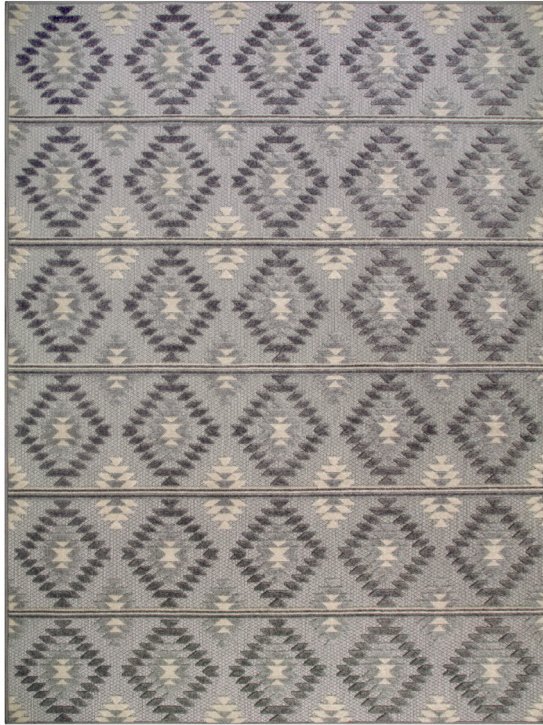

Cirrido Indoor/Outdoor Area Rug 6'7" x 9'6"

Gray

9'6"

6'7"

0.2" Thick

SPECIFICATIONS

MATERIAL:	Polypropylene	CONSTRUCTION:	Machine Made
BACKING MATERIAL:	Polypropylene	CONSTRUCTION TECHNIQUE:	Power Loom
INDOOR/OUTDOOR:	Indoor/Outdoor Use	REMOVABLE BACKING:	No
SHAPE:	Rectangle	NON-SLIP BACKING:	No
COLOR:	Gray	WATER RESISTANT:	Yes
ASSEMBLED DIMENSIONS:	0.2" H x 6'7" W x 9'6" L	SAFE FOR HEATED FLOORS:	No
ASSEMBLED WEIGHT:	15.34 lbs.	FLAME RETARDANT:	No
PILE HEIGHT:	0.2"	ANTI-MICROBIAL:	No
PILE HEIGHT VARIATION:	Yes		
RUG FRINGE OR TASSLE:	No		
MACHINE WASHABLE:	No		
RUG PAD RECOMMENDED:	Yes		