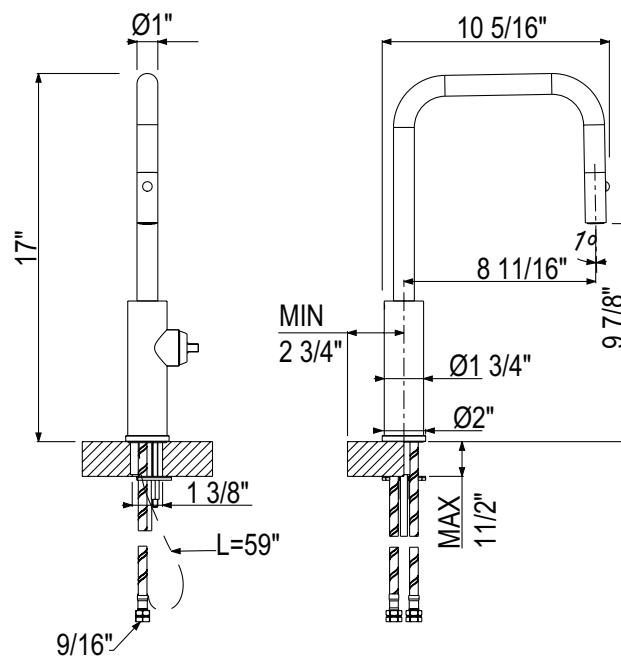

WARRANTY

- Limited Lifetime
- (*) 5-Year Limited Warranty

Consult your local House of Rohl showroom for additional information and specifications. For complete warranty details and a list of showrooms, go to houseofrohl.com