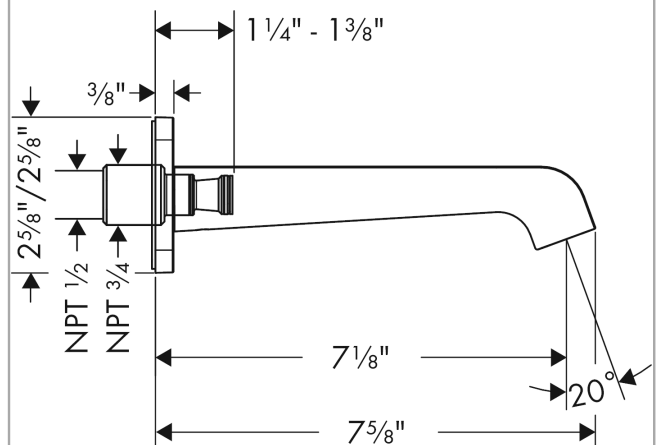

### Description

#### Features

- Solid brass
- Includes: 1/2" female and 3/4" male adaptor

### Scale drawing

**AXOR Citterio E  
Tub Spout**

Finishes : **chrome**    Part no. : **36425001**

**Exploded drawing**

Year of production: >01/16