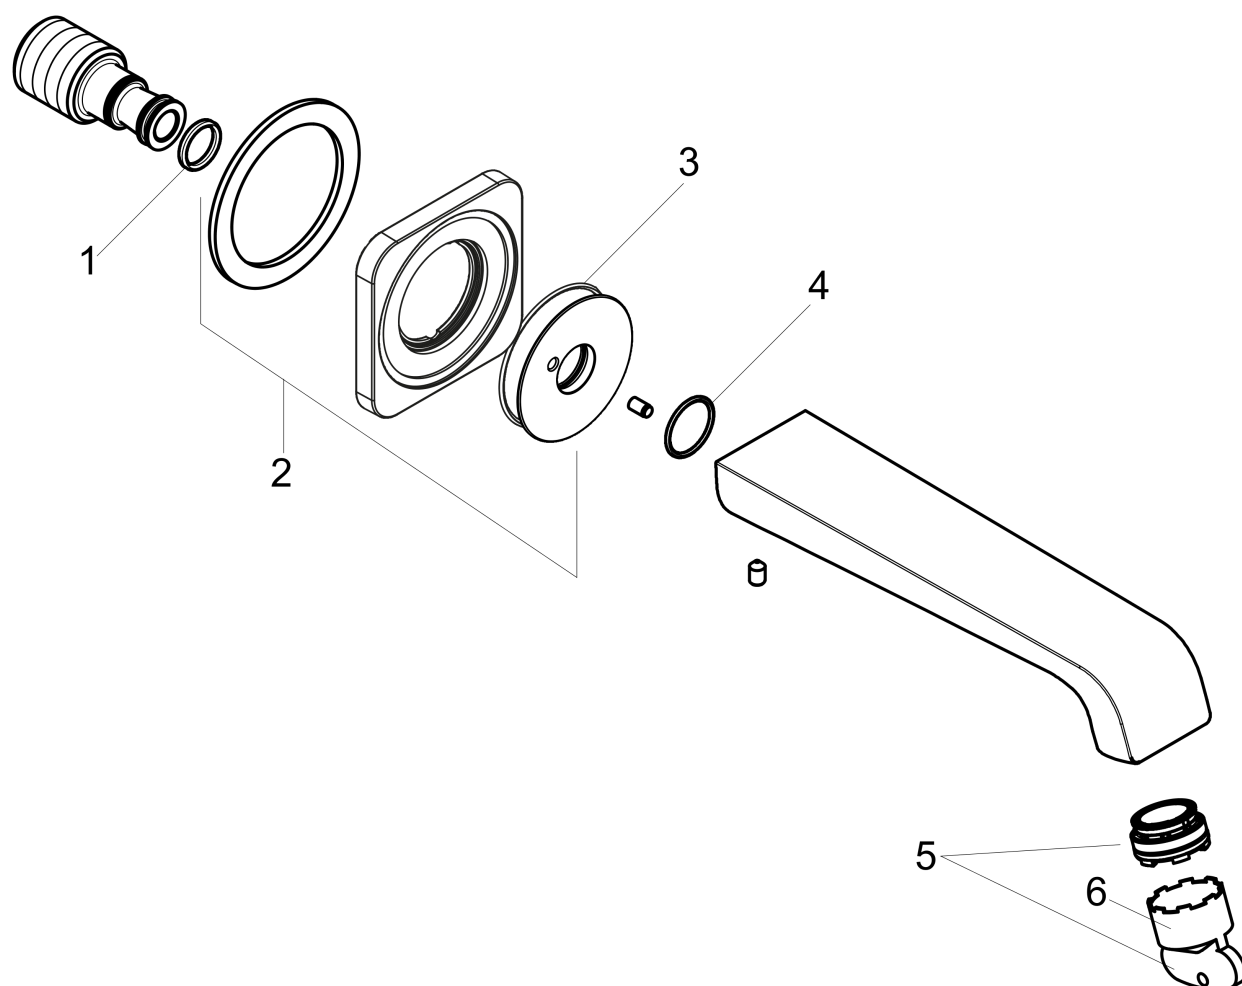

### Scale drawing

**AXOR Citterio E  
Tub Spout**

Finishes : **chrome**    Part no. : **36425001**

**Exploded drawing**

Year of production: >01/16

### Tub Spout

Finishes : **chrome**    Part no. : **36425001**