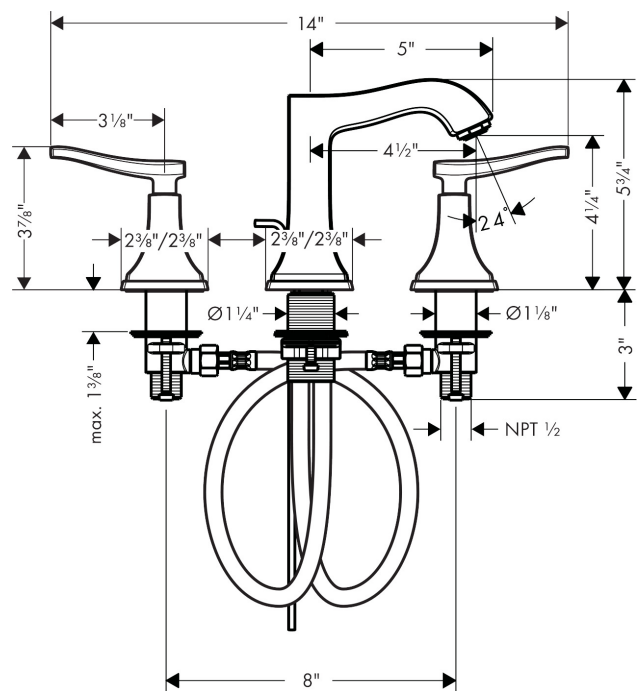

Brand	hansgrohe
Art. Name	<b>Metropol Classic</b> Widespread Faucet 110 with Lever Handles and Pop-Up Drain, 1.2 GPM
Art. Nr.	31330671
Surface	matte black
Pos.	1

## Product Picture

## Drawing

## Features

- Spray modes: Aerated spray
- Flow: 1.2 GPM (4.5 L/Min)
- 90° ceramic valves
- Includes pop-up drain