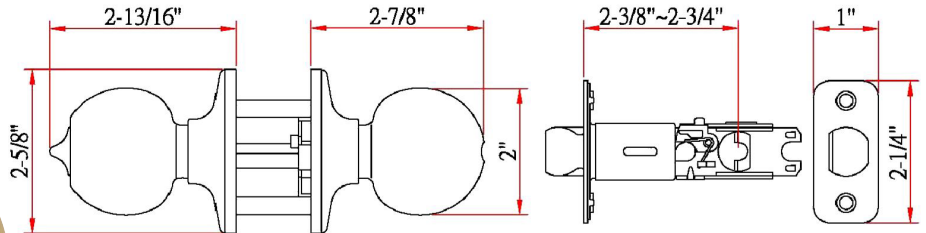

Ball 2-Way Adjustable Privacy Door Knob Polished Brass

SPECIFICATIONS

MATERIAL CONSTRUCTION:	Brass	KEYWAY:	N/A
LOCK FUNCTION:	Privacy	REMOVABLE CORE:	No
DEADBOLT FUNCTION:	N/A	LATCH FACEPLATE I:	Round Corner
EXTERIOR MAX PROJECTION:	2.81"	LATCH BACKSET:	Adj: 2-3/8" - 2-3/4"
INTERIOR MAX PROJECTION:	2.81"	LATCH TYPE:	2 Way (fixed faceplate)
KOB VS. LEVER:	Knob	LATCHBOLT THROW DISTANCE:	0.5"
KNOB DIMENSIONS:	2" H x 2" W x 2" D	# PINS IN CYLINDER:	N/A
LEVER LENGTH:	N/A	ANTI-BUMP PIN INSTALLED:	N/A
ROSE DIMENSIONS:	2.63" H x 2.63" W x 2.63" D	# KEYS INCLUDED:	N/A
ROSETTE / ESCUTCHEON SHAPE:	Round	SPINDLE TYPE:	Half-Moon
CROSS BORE:	2.13"	MOUNTING HARDWARE INCLUDED:	Yes
EDGE BORE:	1"	TOOLS NEEDED FOR INSTALLATION:	Phillips Screwdriver
HANDING:	Reversible	ASSEMBLED WEIGHT:	1.05 lbs.
REKEYABLE?:	No		