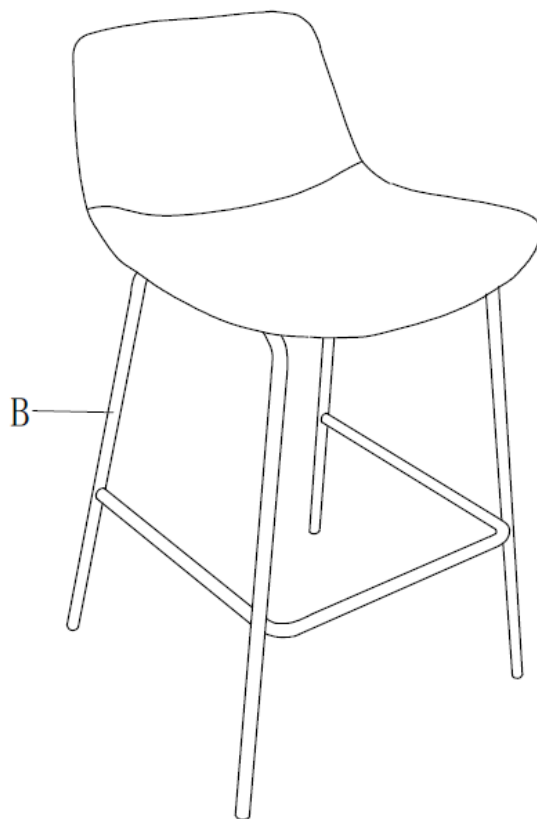

ALLEN KEY SCREW
M6 x 16 mm
QTY 4

2

WASHER
M6 x 16 x 1 mm
QTY 4

3

ALLEN KEY
QTY 1

Step 1

1. Place Seat (A) upside down on a flat, smooth surface.
2. Attach Base (B) to the bottom of the Seat (A) using Allen Key Screws (1) and Washers (2).
3. Use Allen Key (3) to tighten. Do not over-tighten.

Step 2

1. Place Stool on a flat, level surface to ensure it is level.
2. If it is uneven, adjust the Base (B) by pressing the uneven leg slightly toward the inside of the stool to make it level.