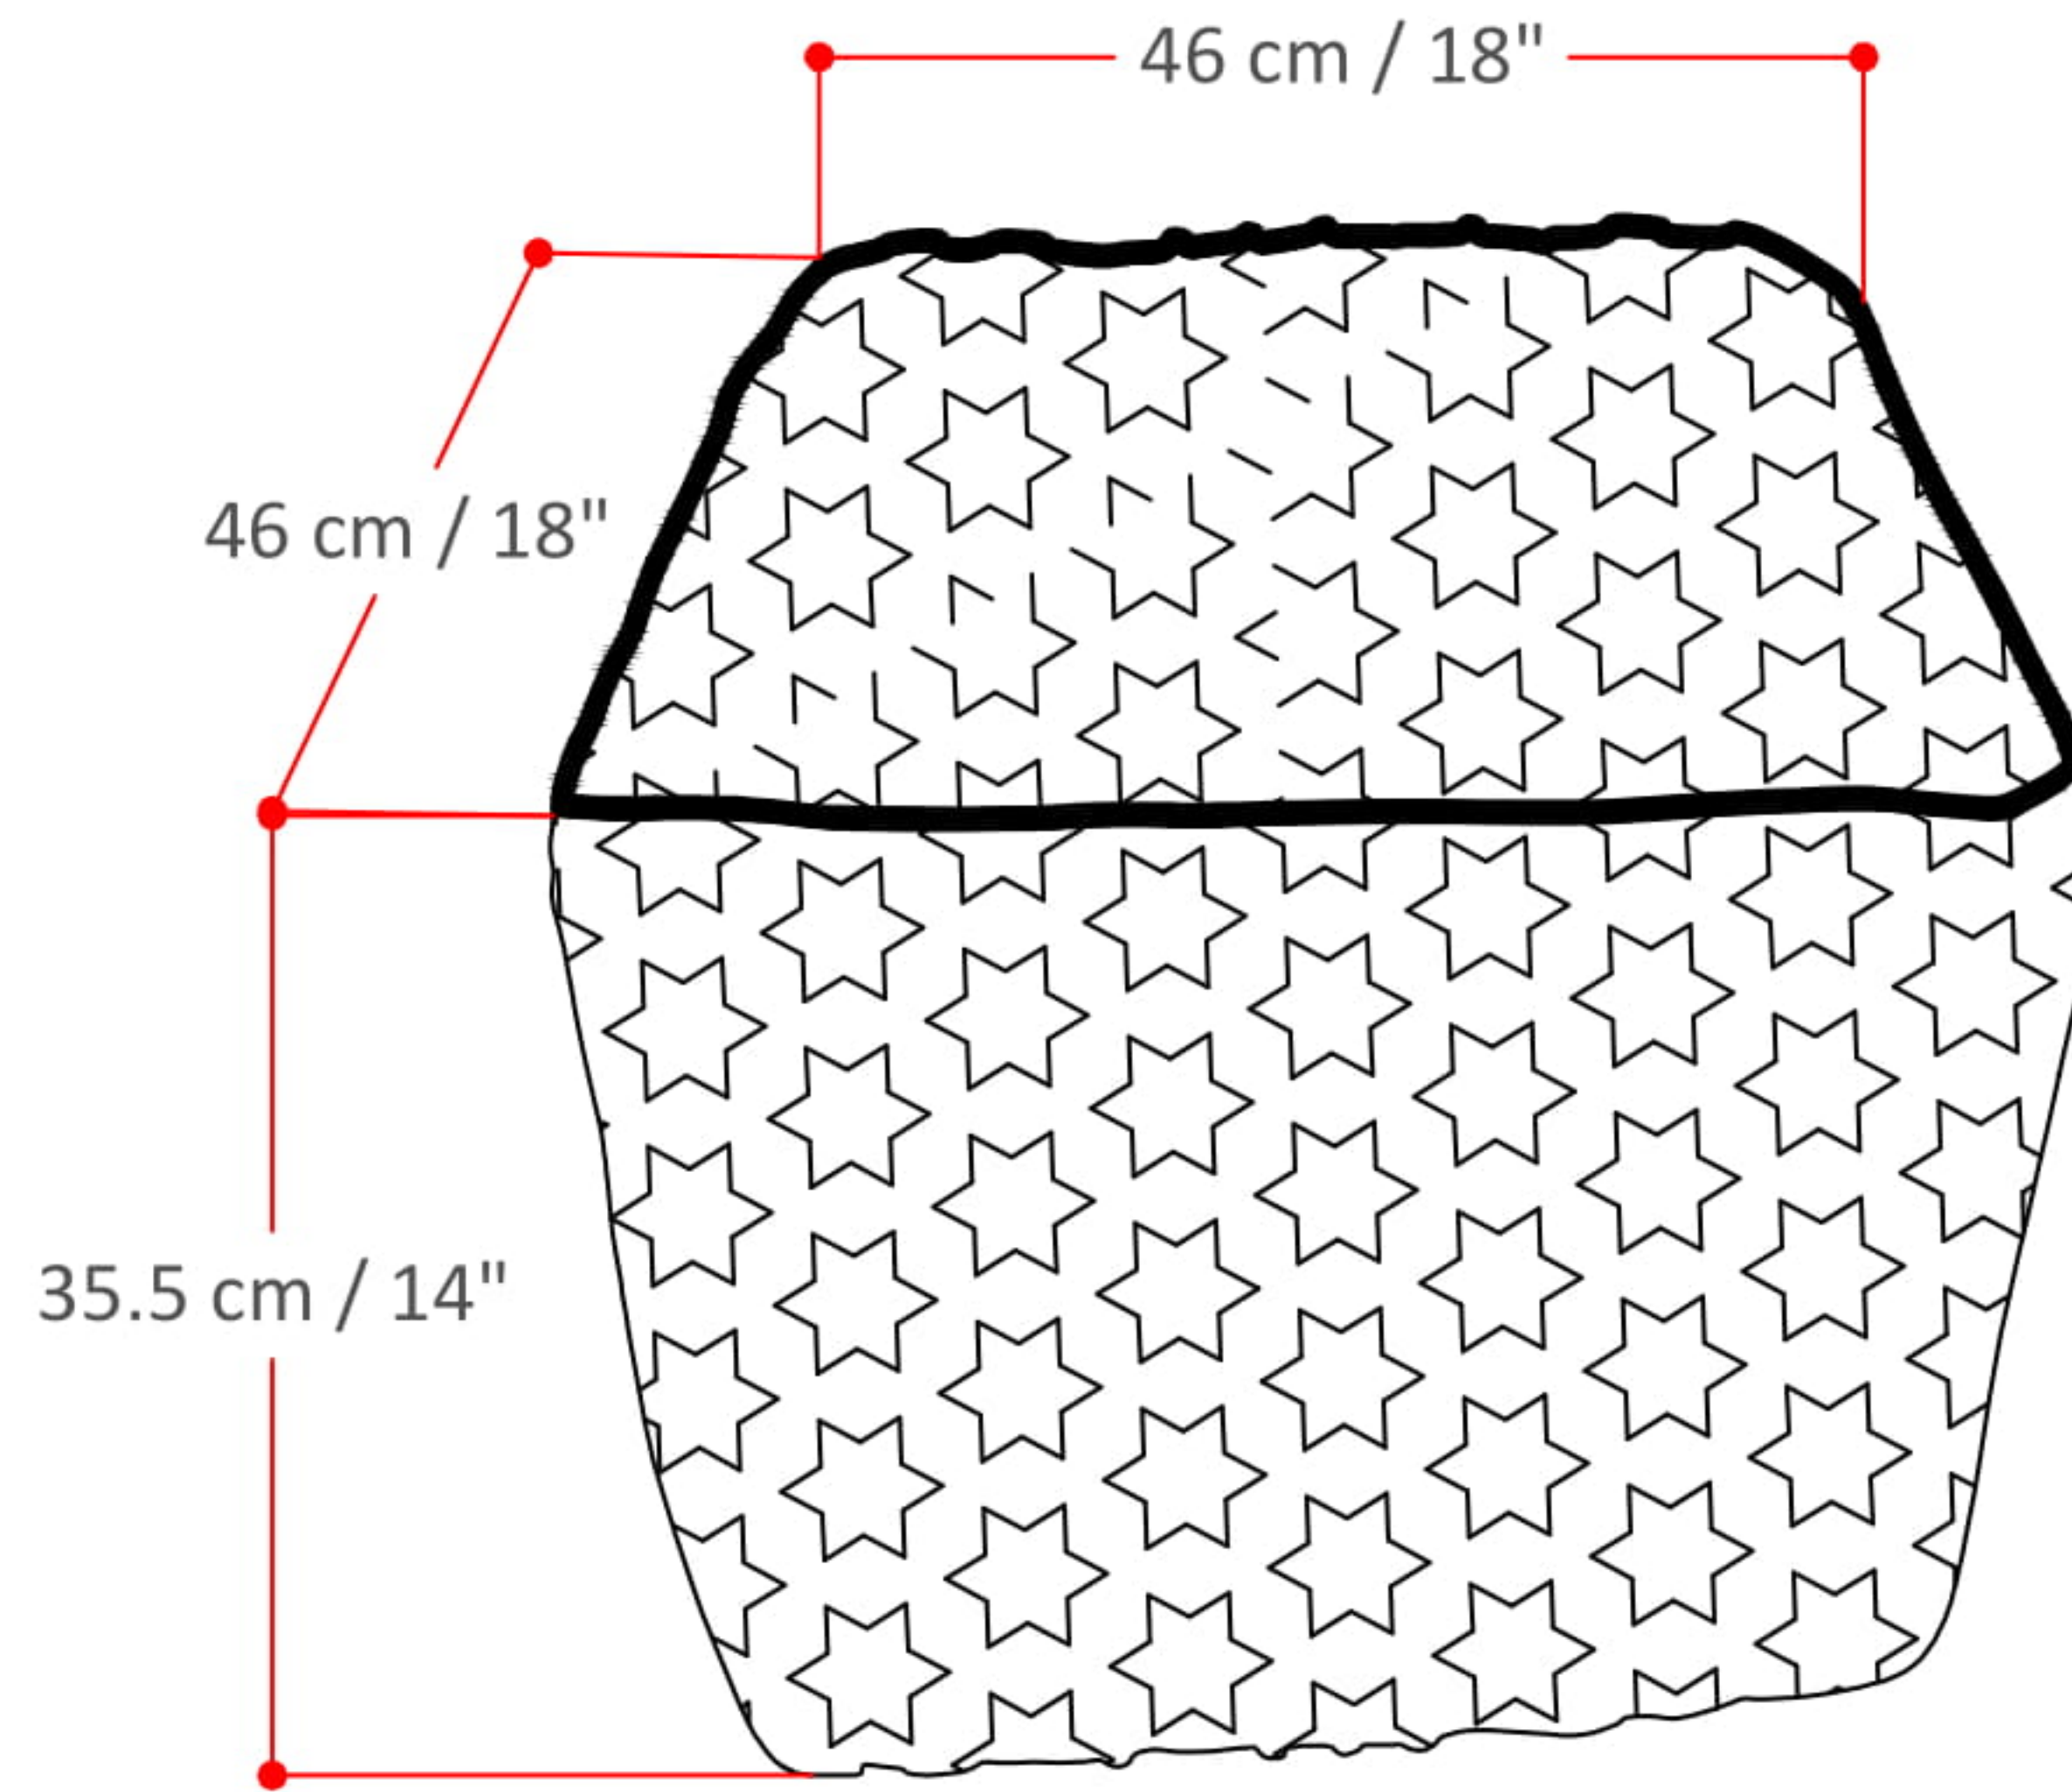

COLSEN SQUARE POUF

Net Weight- 4.2 (lb)