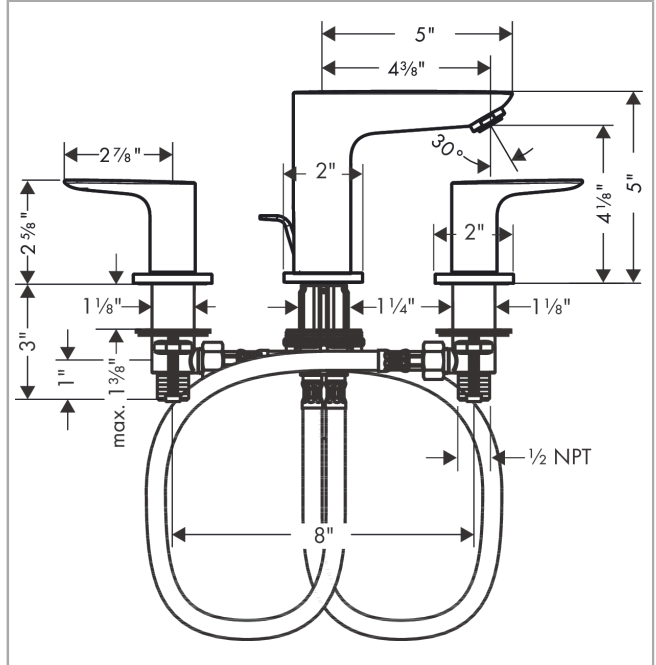

**Talis E**  
**Widespread Faucet 150 with Pop-Up Drain, 1.2 GPM**  
 Finishes : **brushed nickel** Part no. : **71733821**

**Description**

**Features**

- Aerated spray
- Flow: 1.2 GPM (4.5 L/Min)
- 90° ceramic valves
- Includes pop-up drain

**Item details**

List Price \$ 455.00

**Technology**

**Compliance**

**Product image**

**Scale drawing**

**Talis E**  
**Widespread Faucet 150 with Pop-Up Drain, 1.2 GPM**  
 Finishes : **brushed nickel** Part no. : **71733821**

## Talis E

**Widespread Faucet 150 with Pop-Up Drain, 1.2 GPM**

Finishes : **brushed nickel** Part no. : **71733821**

### Spare parts list

Year of production: >11/16

Pos.	Description	Part no.	Price	PU
1	spout cpl.	92785820	-	1
2	O-ring 18x2,5	98139000	-	1
3	escutcheon Ø 53 mm	95272820	-	1
4	O-ring 11x2	98127000	-	1
5	fixing set (Ø 32)	13961000	-	1
6	lever collar	97548000	-	1
7	connection hose 450 mm M8x0,75 G3/8	97206000	-	1
8	handle	92779820	-	1
9	handle fixing set	94184000	-	1
10	set of color-rings cold / hot water	95819000	-	1
11	escutcheon Ø 52 mm	97285820	-	1
12	stop valve cpl.	97357001	-	1
13	nut	92854000	-	1
14	O-Ring 32x2,5	96364000	-	1
15	O-ring 40x3	92634000	-	1
16	shut off unit right closing	94009000	-	1
17	shut off unit left closing	94008000	-	1
18	pull rod	96657820	-	1
19	aerator M24x1 (4,5 l/min)	92877820	-	1
a	pop up waste	88509820	-	1