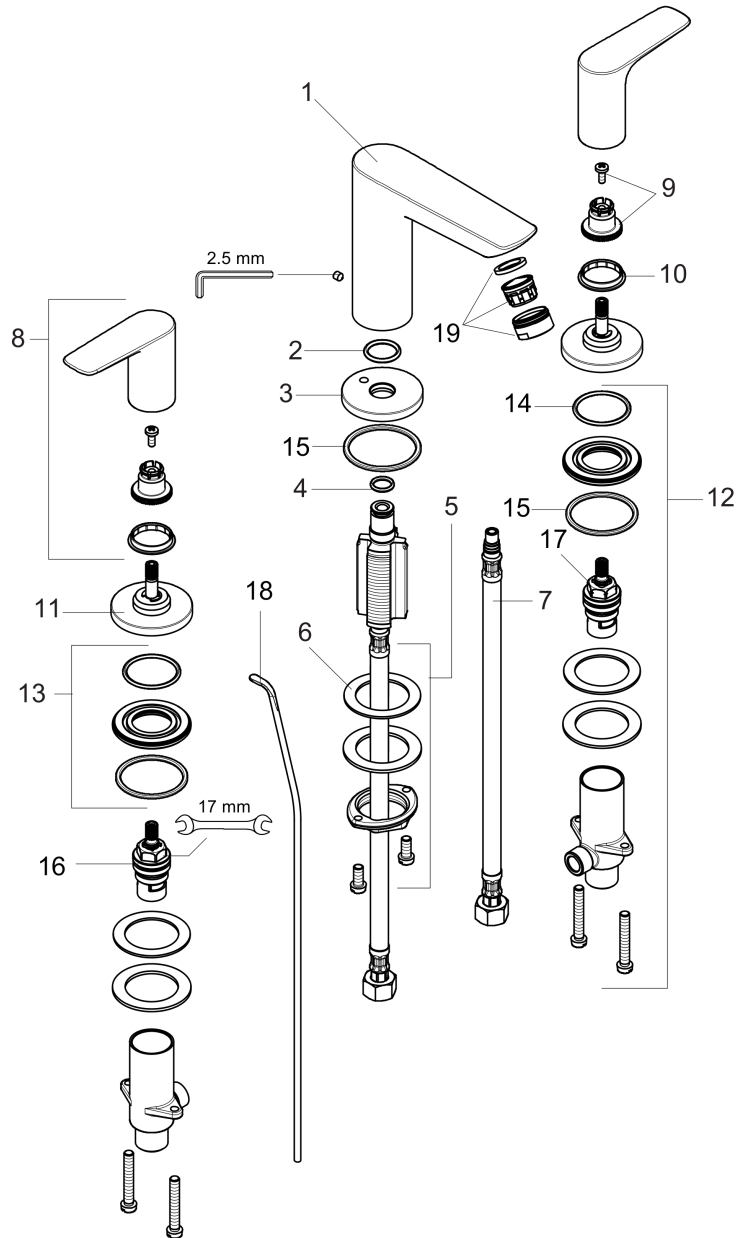

**Talis E**  
**Widespread Faucet 150 with Pop-Up Drain, 1.2 GPM**  
 Finishes : **brushed nickel** Part no. : **71733821**

**Description**

**Features**

- Aerated spray
- Flow: 1.2 GPM (4.5 L/Min)
- 90° ceramic valves
- Includes pop-up drain

**Item details**

List Price \$ 455.00

**Technology**

**Compliance**

**Product image**

**Scale drawing**

**Talis E**  
**Widespread Faucet 150 with Pop-Up Drain, 1.2 GPM**  
 Finishes : **brushed nickel** Part no. : **71733821**

## Talis E

**Widespread Faucet 150 with Pop-Up Drain, 1.2 GPM**

Finishes : **brushed nickel** Part no. : **71733821**

### Spare parts list

Year of production: >11/16

Pos.	Description	Part no.	Price	PU
1	spout cpl.	92785820	-	1
2	O-ring 18x2,5	98139000	-	1
3	escutcheon Ø 53 mm	95272820	-	1
4	O-ring 11x2	98127000	-	1
5	fixing set (Ø 32)	13961000	-	1
6	lever collar	97548000	-	1
7	connection hose 450 mm M8x0,75 G3/8	97206000	-	1
8	handle	92779820	-	1
9	handle fixing set	94184000	-	1
10	set of color-rings cold / hot water	95819000	-	1
11	escutcheon Ø 52 mm	97285820	-	1
12	stop valve cpl.	97357001	-	1
13	nut	92854000	-	1
14	O-Ring 32x2,5	96364000	-	1
15	O-ring 40x3	92634000	-	1
16	shut off unit right closing	94009000	-	1
17	shut off unit left closing	94008000	-	1
18	pull rod	96657820	-	1
19	aerator M24x1 (4,5 l/min)	92877820	-	1
a	pop up waste	88509820	-	1