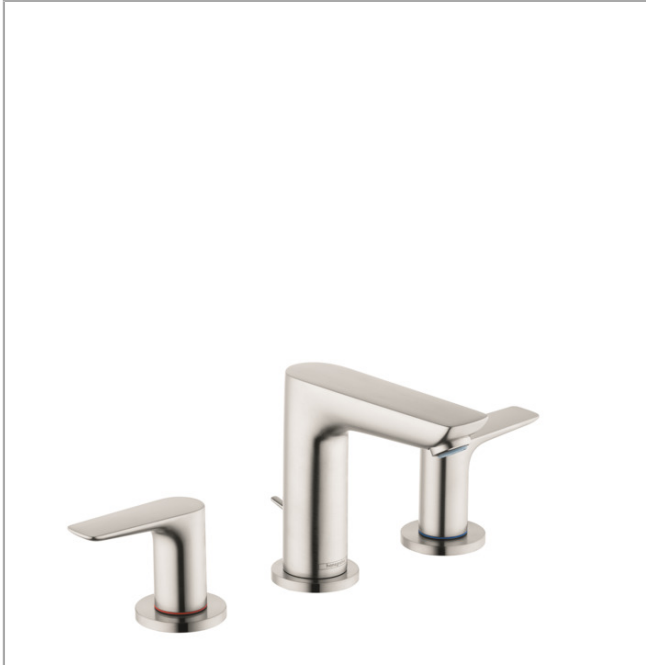

**Talis E**  
**Widespread Faucet 150 with Pop-Up Drain, 1.2 GPM**  
 Finishes : **brushed nickel** Part no. : **71733821**

**Description**

**Features**

- Aerated spray
- Flow: 1.2 GPM (4.5 L/Min)
- 90° ceramic valves
- Includes pop-up drain

**Item details**

List Price \$ 455.00

**Technology**

**Compliance**

**Product image**

**Scale drawing**

**Talis E**  
**Widespread Faucet 150 with Pop-Up Drain, 1.2 GPM**  
 Finishes : **brushed nickel** Part no. : **71733821**

## Talis E

**Widespread Faucet 150 with Pop-Up Drain, 1.2 GPM**

Finishes : **brushed nickel** Part no. : **71733821**