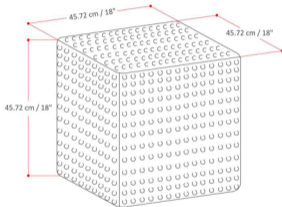

Zoey Woven Pouf

Net Weight: 7.9 (lb)