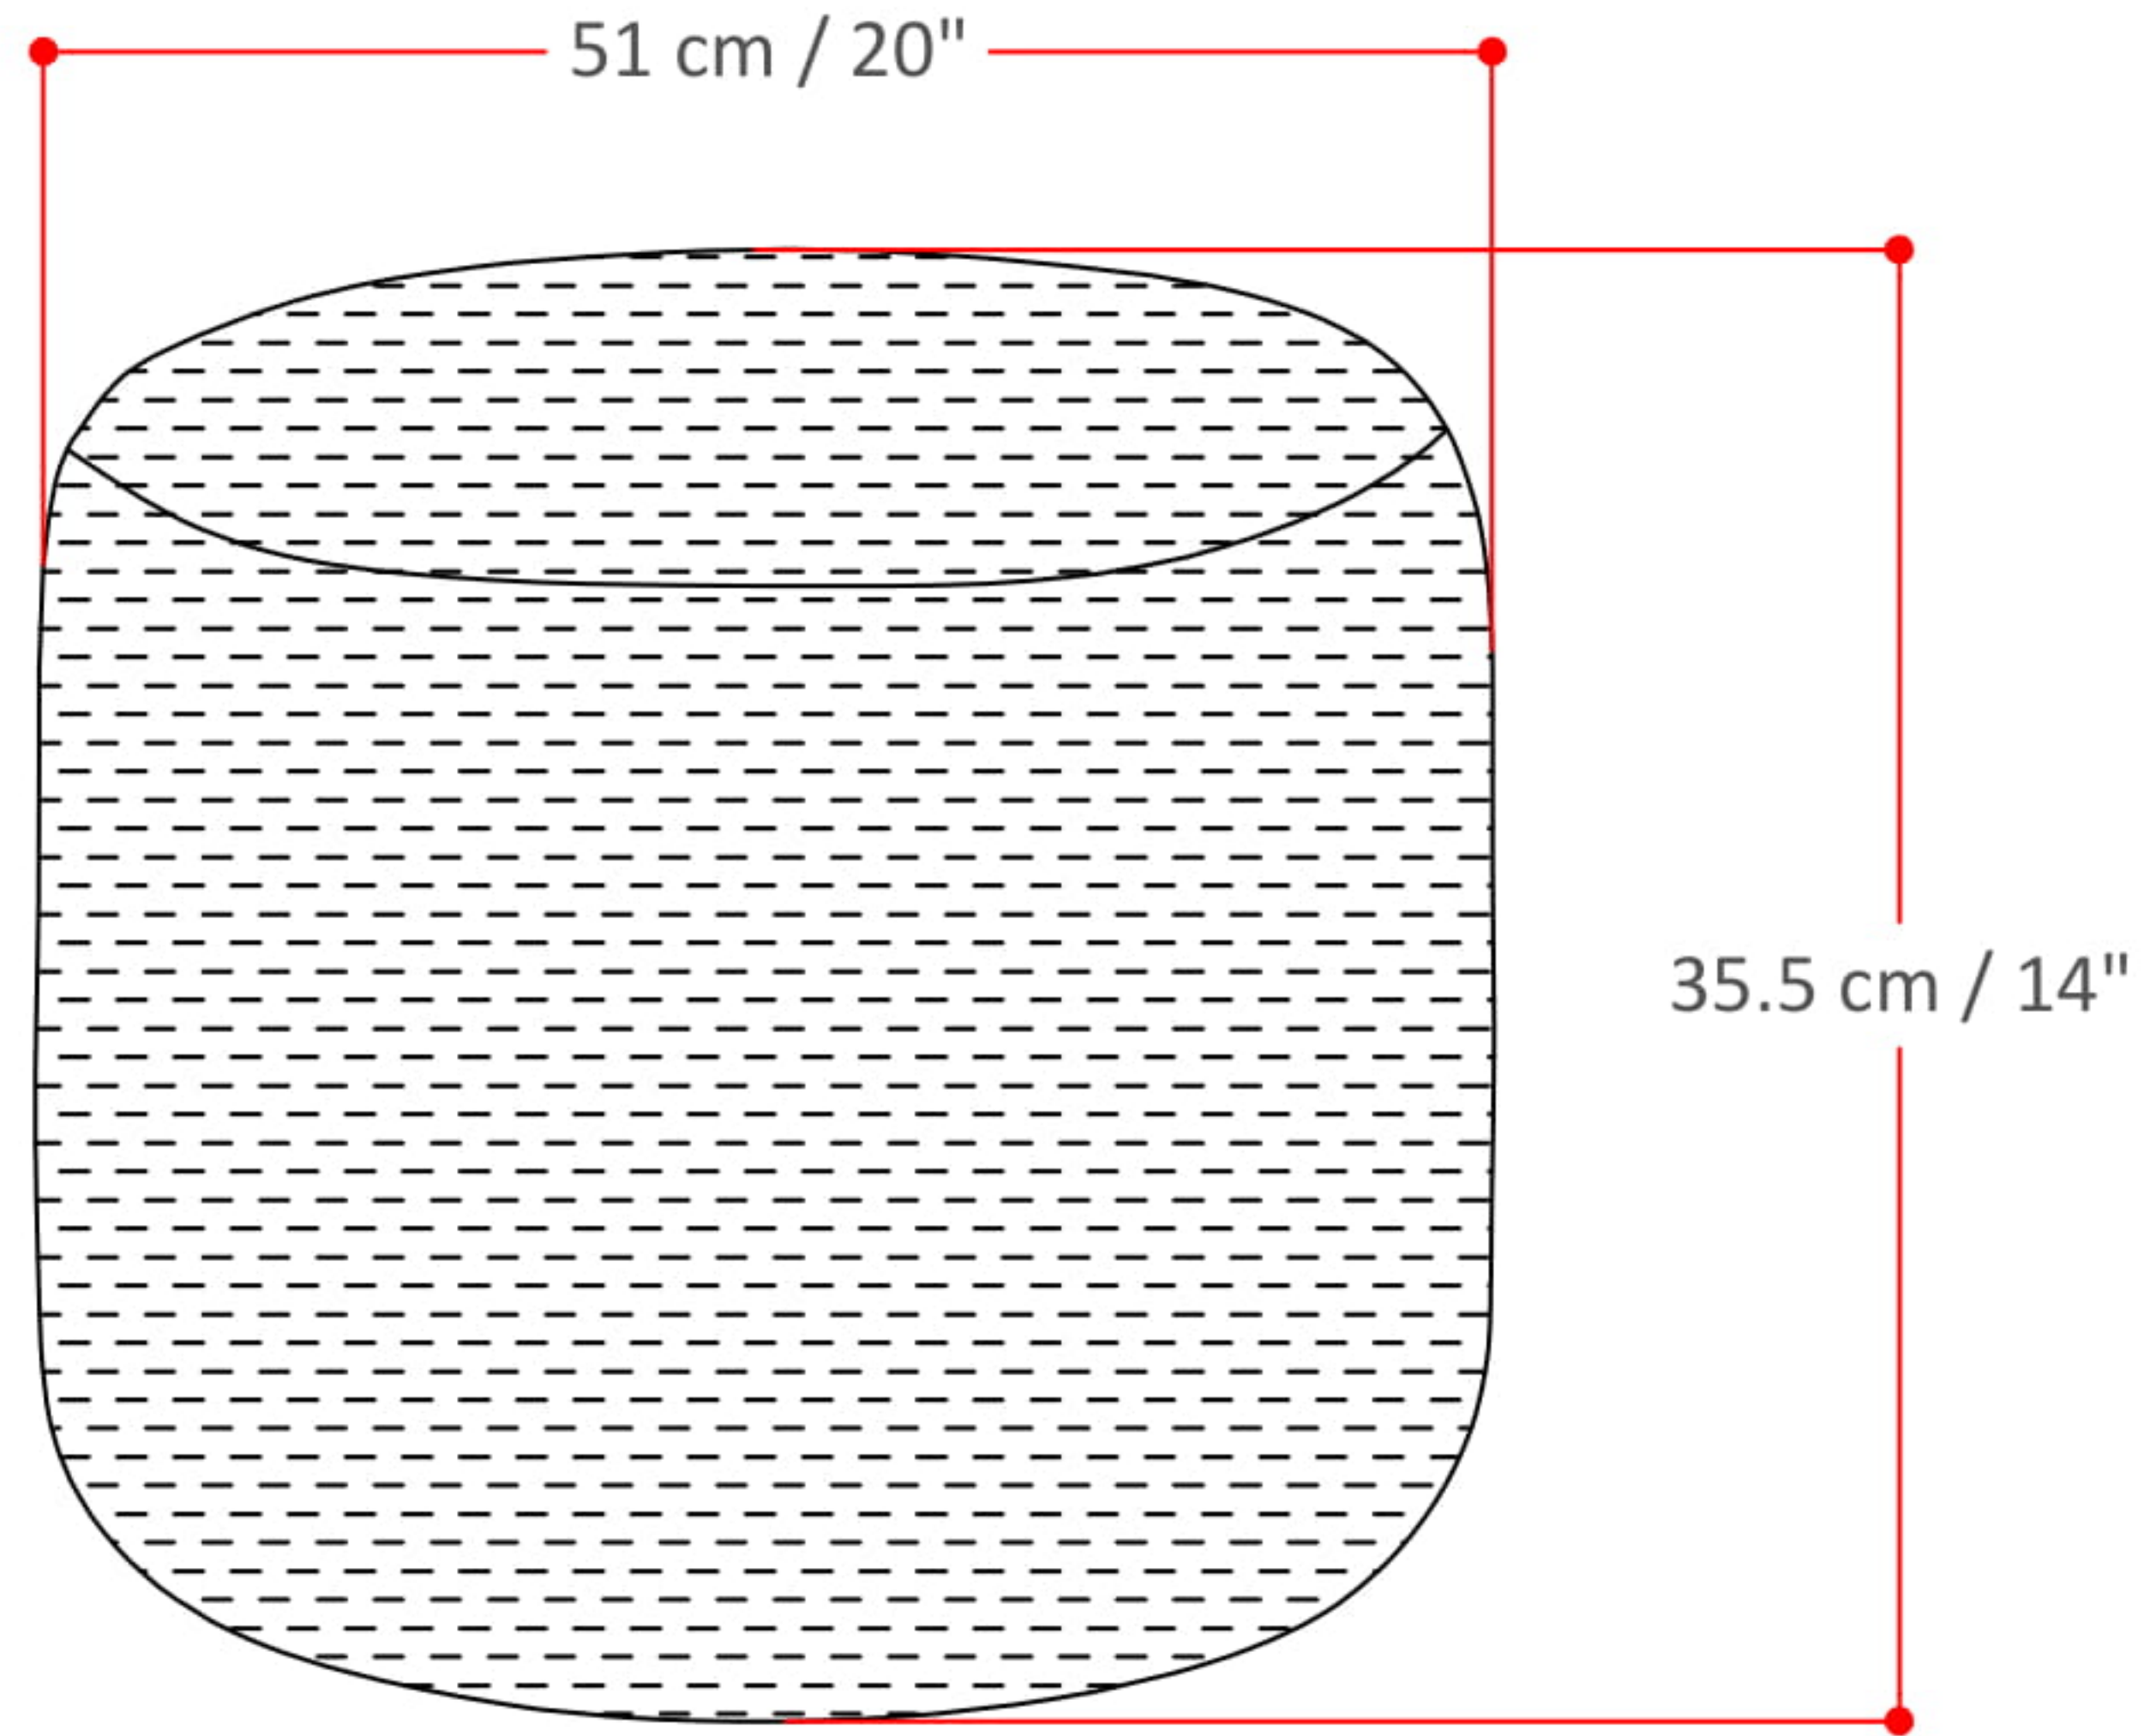

BAYLEY ROUND BRAIDED POUF

Net Weight- 6.6 (lb)