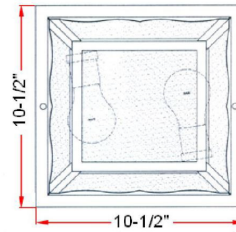

## SPECIFICATIONS

<b>MOUNTING:</b>	Wall Mount	<b>LED BRIGHTNESS (LUMENS):</b>	N/A
<b>SLOPED CEILING ADAPTABLE:</b>	No	<b>LED COLOR CORRELATED TEMPERATURE (CCT):</b>	N/A
<b>LAMP TYPE 1:</b>	Maximum 60W Medium Base Bulb	<b>LED COLOR RENDERING INDEX (CRI):</b>	N/A
<b>BULB INCLUDED:</b>	No	<b>LED EFFICACY:</b>	N/A
<b>WATTS PER BULB:</b>	60W	<b>LED AVERAGE RATED LIFE:</b>	N/A
<b>TOTAL WATTAGE:</b>	120W	<b>ENERGY EFFICIENT:</b>	No
<b>DIMMABLE:</b>	Yes	<b>LIGHTING AMPS:</b>	0.5
<b>MATERIAL CONSTRUCTION:</b>	Steel	<b>VOLTAGE:</b>	120V
<b>ASSEMBLED DIMENSIONS:</b>	10.5" L x 5.5" H x 10.5" D		
<b>WEIGHT:</b>	4.36 lbs.		
<b>BACKPLATE DIMENSIONS:</b>	N/A		
<b>CANOPY CEILING DIMENSIONS:</b>	1.42" H x 10.16" W x 10.16" D		
<b>GLASS/SHADE DIMENSIONS:</b>	4.02" H x 6.38" L x 8.5" D		
<b>GLASS/SHADE MATERIAL:</b>	Glass		
<b>GLASS/SHADE TYPE:</b>	Frosted		
<b>GLASS/SHADE COLOR:</b>	N/A		