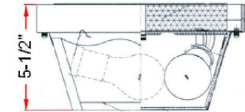

## SPECIFICATIONS

<b>MOUNTING:</b>	Wall Mount	<b>LED BRIGHTNESS (LUMENS):</b>	N/A
<b>SLOPED CEILING ADAPTABLE:</b>	No	<b>LED COLOR CORRELATED TEMPERATURE (CCT):</b>	N/A
<b>LAMP TYPE 1:</b>	Maximum 60W Medium Base Bulb	<b>LED COLOR RENDERING INDEX (CRI):</b>	N/A
<b>BULB INCLUDED:</b>	No	<b>LED EFFICACY:</b>	N/A
<b>WATTS PER BULB:</b>	60W	<b>LED AVERAGE RATED LIFE:</b>	N/A
<b>TOTAL WATTAGE:</b>	120W	<b>ENERGY EFFICIENT:</b>	No
<b>DIMMABLE:</b>	Yes	<b>LIGHTING AMPS:</b>	0.5
<b>MATERIAL CONSTRUCTION:</b>	Steel	<b>VOLTAGE:</b>	120V
<b>ASSEMBLED DIMENSIONS:</b>	10.5" L x 5.5" H x 10.5" D		
<b>WEIGHT:</b>	4.36 lbs.		
<b>BACKPLATE DIMENSIONS:</b>	N/A		
<b>CANOPY CEILING DIMENSIONS:</b>	1.42" H x 10.16" W x 10.16" D		
<b>GLASS/SHADE DIMENSIONS:</b>	4.02" H x 6.38" L x 8.5" D		
<b>GLASS/SHADE MATERIAL:</b>	Glass		
<b>GLASS/SHADE TYPE:</b>	Frosted		
<b>GLASS/SHADE COLOR:</b>	N/A		