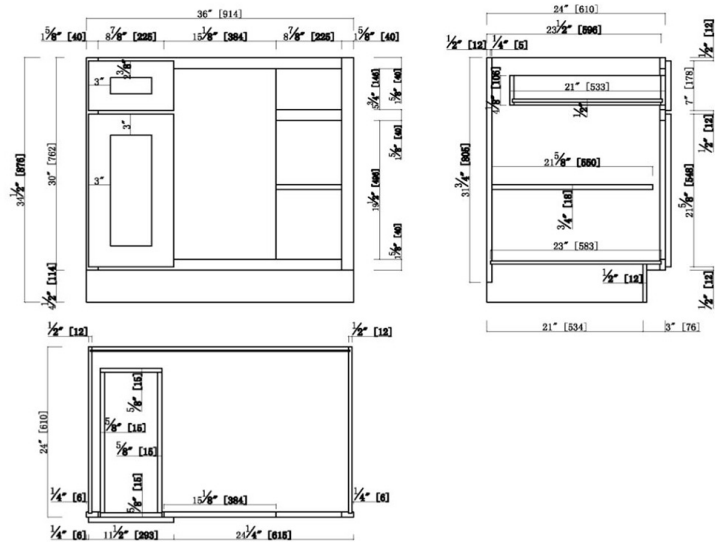

Brookings Fully Assembled Shaker Blind Base Kitchen Cabinet 36x34.5x24

White

SPECIFICATIONS

MATERIAL CONSTRUCTION:	Wood	NUMBER OF SHELVES:	1
WOOD SPECIES:	Maple	SHELF STYLE:	Flat
ASSEMBLED DIMENSIONS:	34.5" H x 36" L x 24" D	ADJUSTABLE SHELVES:	Yes
ASSEMBLED WEIGHT:	86 lbs.	SHELF ADJUSTIBILITY INCREMENTS:	2.5"
KITCHEN CABINET TYPE:	Base	SHELF DIMENSIONS:	34.5" W x 10.25" D
MOUNTING TYPE:	Floor Mount	SHELF THICKNESS:	0.75"
CONSTRUCTION TYPE:	Face Frame	SHELF MATERIAL:	Plywood
HINGE STYLE:	Soft Close	FACE FRAME MATERIAL:	Solid Maple
DOOR STYLE:	1 HDF shaker door, reversible	SIDES MATERIAL:	Plywood
NUMBER OF DRAWERS:	1	BOTTOM MATERIAL:	Plywood
DRAWER DIMENSIONS 1:	4.17" H x 21" L x 8.3" D	BACK PANEL MATERIAL:	Plywood
DRAWER DIMENSIONS 2:	N/A	BACK BRACE MATERIAL:	Wood
DRAWER DIMENSIONS 3:	N/A	TOE KICK INSET WIDTH:	3
DWR BOX MATERIAL:	Solid Wood		
DWR CONSTRUCTION:	Dove Tail		
DWR GLIDE:	STD Easy Glide		
FAKE DWR QTY:	0		
FAKE DWR LOCATION:	N/A		