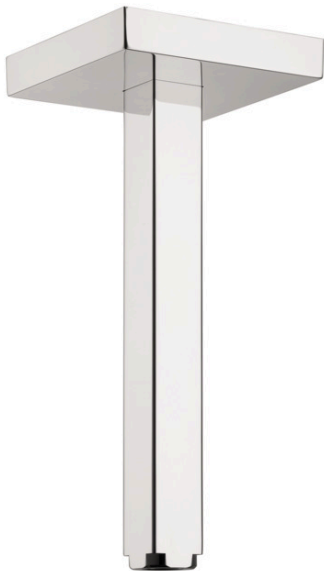

AXOR ShowerSolutions
Extension Pipe for Ceiling Mount
Finishes : **chrome** Part no. : **26414001**

Description

Features

- Brass

Product image

Scale drawing

AXOR ShowerSolutions
Extension Pipe for Ceiling Mount
Finishes : **chrome** Part no. : **26414001**

Exploded drawing

Year of production: >01/12

AXOR ShowerSolutions
Extension Pipe for Ceiling Mount
 Finishes : **chrome** Part no. : **26414001**

Spare parts list

Year of production: >01/12

Pos.	Description	Part no.	PC	PU
1	O-ring 11x2	98127000	0	1
2	O-ring 14x2	98129000	0	1
3	O-ring 36x2	98156000	0	1
4	escutcheon	95888000	0	1