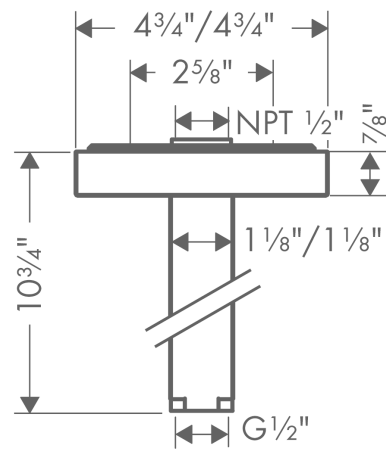

AXOR ShowerSolutions
Extension Pipe for Ceiling Mount
Finishes : **chrome** Part no. : **26414001**

Description

Features

- Brass

Product image

Scale drawing

AXOR ShowerSolutions
Extension Pipe for Ceiling Mount
Finishes : **chrome** Part no. : **26414001**

Exploded drawing

Year of production: >01/12

AXOR ShowerSolutions
Extension Pipe for Ceiling Mount
 Finishes : **chrome** Part no. : **26414001**

Spare parts list

Year of production: >01/12

Pos.	Description	Part no.	PC	PU
1	O-ring 11x2	98127000	0	1
2	O-ring 14x2	98129000	0	1
3	O-ring 36x2	98156000	0	1
4	escutcheon	95888000	0	1