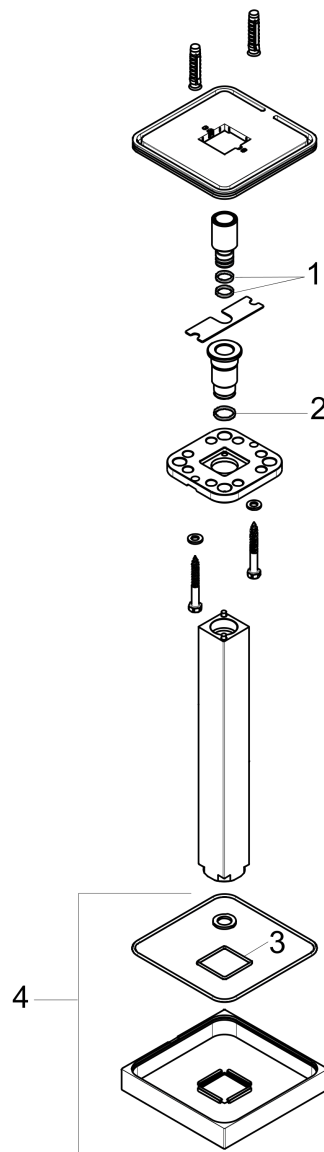

AXOR ShowerSolutions
Extension Pipe for Ceiling Mount
Finishes : **chrome** Part no. : **26414001**

Description

Features

- Brass

Product image

Scale drawing

AXOR ShowerSolutions
Extension Pipe for Ceiling Mount
Finishes : **chrome** Part no. : **26414001**

Exploded drawing

Year of production: >01/12

AXOR ShowerSolutions
Extension Pipe for Ceiling Mount
 Finishes : **chrome** Part no. : **26414001**

Spare parts list

Year of production: >01/12

Pos.	Description	Part no.	PC	PU
1	O-ring 11x2	98127000	0	1
2	O-ring 14x2	98129000	0	1
3	O-ring 36x2	98156000	0	1
4	escutcheon	95888000	0	1