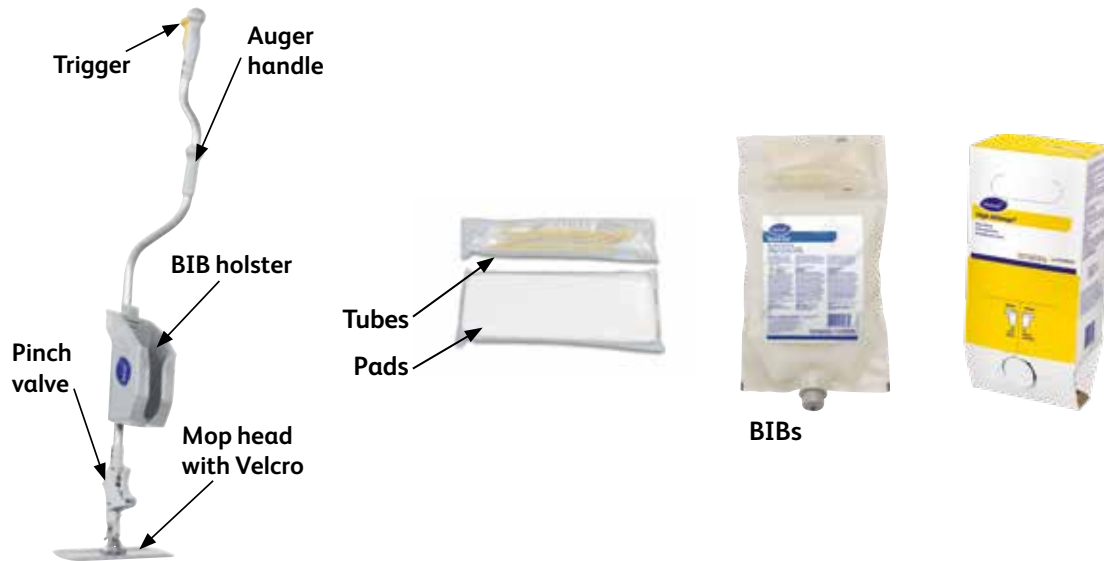

ProSpeed™/MC

Floor Finish Applicator System

An integrated system that delivers a more consistent appearance, improved productivity and virtually eliminates product waste.

Features & Benefits

- Ergonomic design
- Everything that touches the finish is disposable
- Turns floor finish from an art to a science
- Easy to learn to use
- Light and portable
- Delivers a consistent appearance, improves productivity and virtually eliminates waste

Applications

- Use for applying floor finish
- Delivers best value when used for applying finish in areas less than 2,000 square feet (186 square meters) per job

ProSpeed™/MC

Floor Finish Applicator System

Use Overview

ProSpeed™/MC Floor Finish Applicator System simplifies the process of applying floor finish with an ergonomic application tool, a simple delivery system for the finish, a 2.5 liter BIB (Bag-in-Box) of finish and an applicator pad.

Diversey offers a comprehensive line of products for the ProSpeed™/MC system. Please see product list below. Each case of floor finish comes with six BIBs, three pads and three connector tubes.

Product	Description	Pack size		Product code
ProSpeed™/MC	Finish Applicator Tool	1 each		D4972114
ProSpeed™/MC	Disposable Finish Pads	1 x 12 pads		D4972122
High Mileage®	High Mileage® ProSpeed™/MC	6 x 2.5 L / 2.64 U.S. Qt. BIB	(includes 3 pads & 3 connector tubes)	95109638
Carefree®	Carefree® ProSpeed™/MC	6 x 2.5 L / 2.64 U.S. Qt. BIB	(includes 3 pads & 3 connector tubes)	5383021
StandOut™/MC	StandOut™/MC ProSpeed™/MC	4 x 1.5 L / 50.72 U.S. oz.	(includes 2 pads & 2 connector tubes)	100880768
Carefree® Max	Carefree® ProSpeed™/MC	6 x 2.5 L / 2.64 U.S. Qt. BIB	(includes 3 pads & 3 connector tubes)	101107565