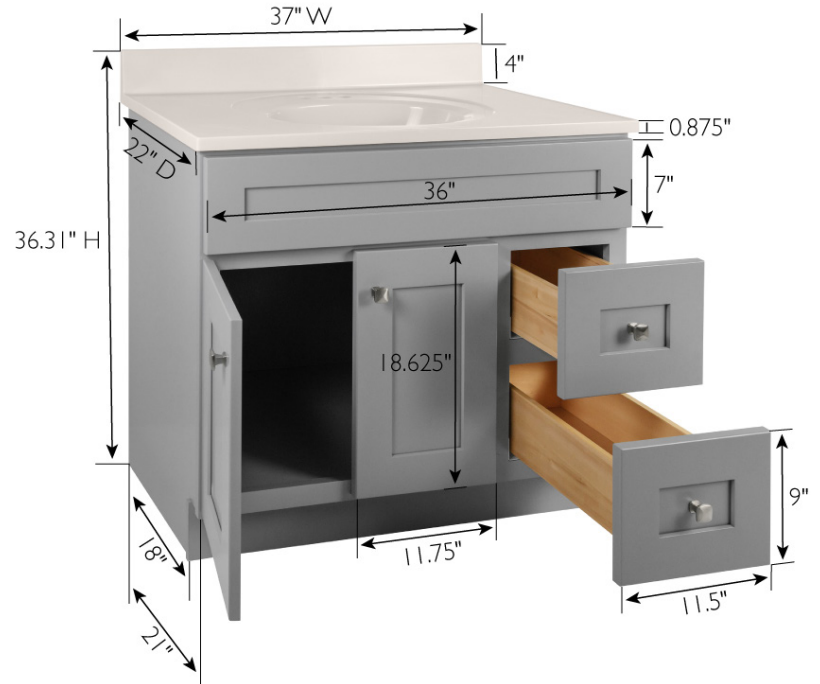

Gray Brookings 2-Door 2-Drawer Vanity with Cultured Marble 4 in. Centerset White on White Top, Unassembled, 37x22

SPECIFICATIONS

MATERIAL CONSTRUCTION:	Wood/Cultured Marble	TOE KICK INSET WIDTH:	3"
ASSEMBLY REQUIRED:	Yes	BACK PANEL MATERIAL:	Plywood
ASSEMBLED DIMENSIONS:	36.31" H x 37" L x 22" D	BACK BRACE MATERIAL:	Solid Wood
ASSEMBLED WEIGHT:	147.78 lbs.	FAUCET TYPE:	Lav Centerset
TOOLS NEEDED FOR INSTALLATION:	100% Silicone, Phillips Screwdriver, Rubber Mallet, Wood Glue	NUMBER OF MOUNTING HOLES:	3
CONSTRUCTION TYPE:	Face Frame	BOWL MATERIAL:	Cultured Marble
HINGE STYLE:	Soft Close	BACK SPLASH INCLUDED:	Yes
DOOR STYLE:	2 MDF Shaker Doors	COLOR:	White on White
DRAWER STYLE:	2 Solid Wood Drawers	NUMBER OF BOWLS:	1
GLIDE STYLE:	Soft Close	BOWL DIMENSIONS:	11.63" W x 16.85" D
FAKE DWR STYLE:	N/A	BOWL SHAPE:	Oval
DWR DIMENSIONS:	5.12" H x 8.31" L x 17.99" D	SINK THICKNESS:	0.98"
DWR CONSTRUCTION:	Dove Tail	MOUNTING TYPE:	Integrated
SHELF STYLE:	N/A	OVERFLOW HOLE:	Yes
SHELF ADJUSTABILITY INCREMENTS:	N/A	WARRANTY:	1-Year limited warranty
SHELF MAX WEIGHT CAPACITY:	N/A	TSCA TITLE IV COMPLIANT:	Yes
SHELF DIMENSIONS:	N/A	LEGAL FOR SALE IN CALIFORNIA:	Yes
SHELF THICKNESS:	N/A	PROP 65 HARMFUL MATERIAL:	Formaldehyde
SHELF MATERIAL:	N/A		
FRAME STYLE:	N/A		
FACE FRAME MATERIAL:	Solid Wood		
SIDES MATERIAL:	Plywood		
BOTTOM MATERIAL:	Plywood		