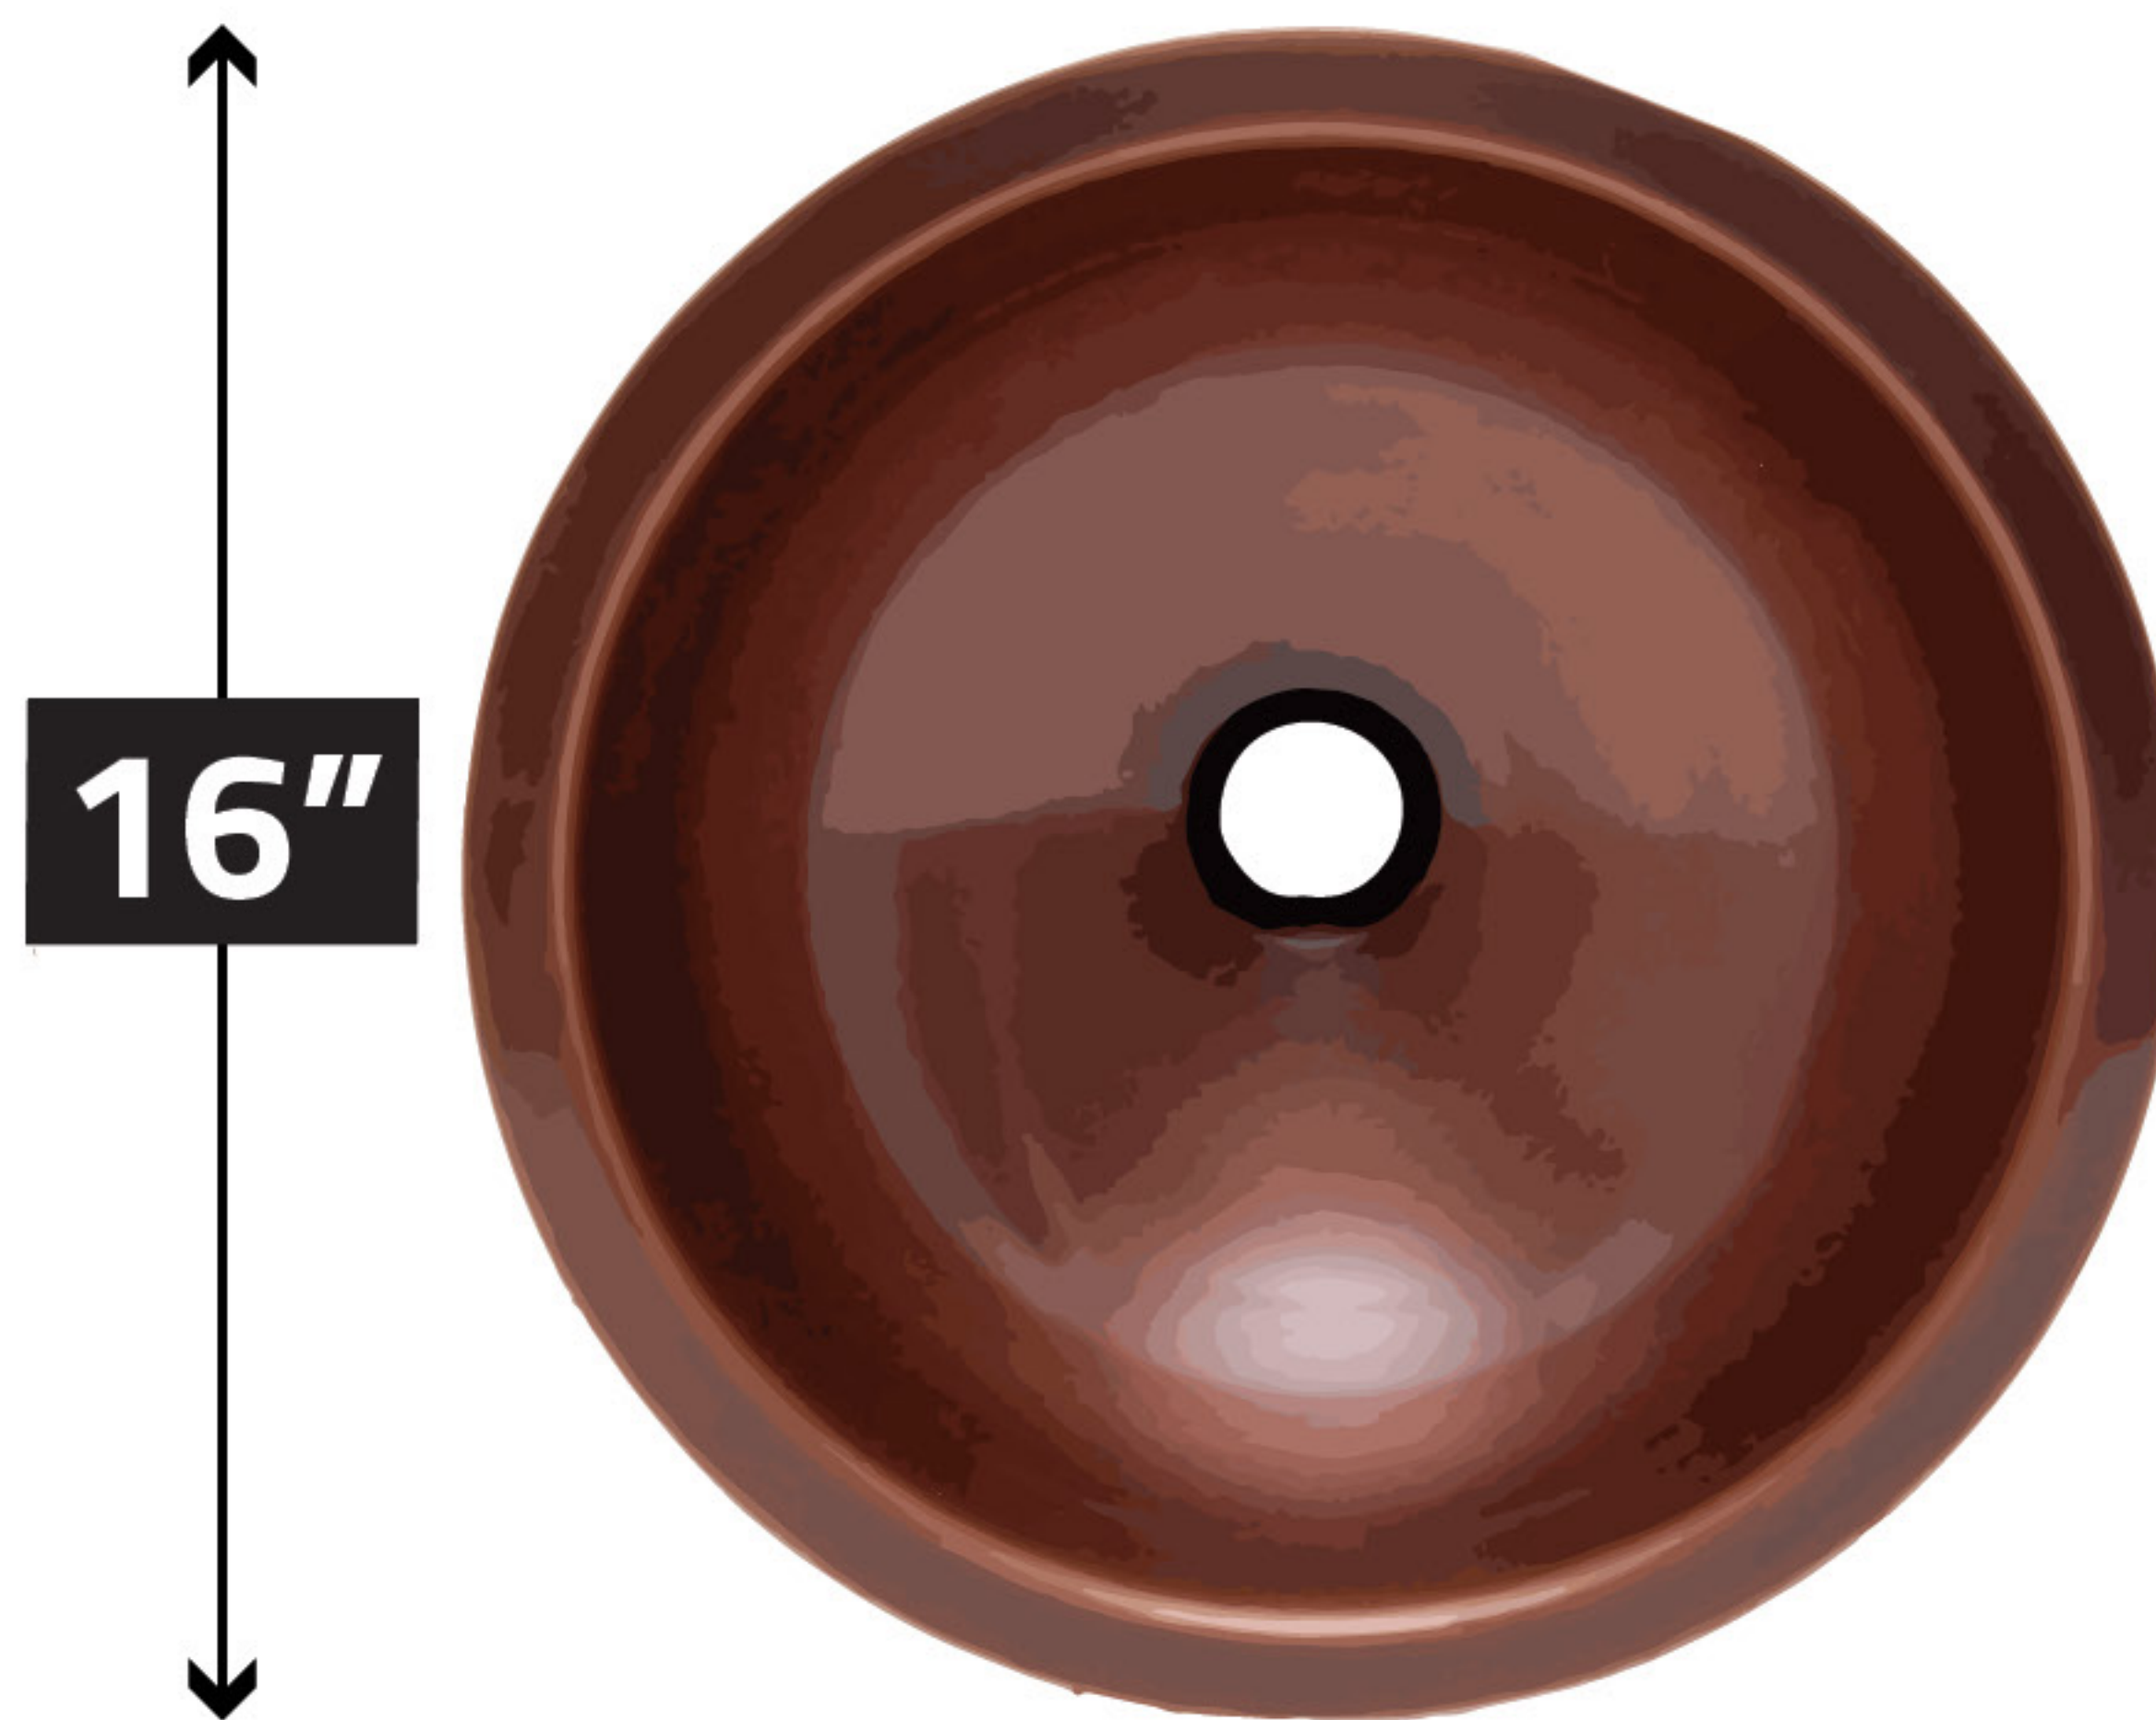

BS-010

VESSEL BATHROOM SINK

NOTE:
Every unit in this series is handmade by a skilled artisan. As a result, color, texture and size will vary slightly with each unit. The measurements displayed should be taken as an approximation of the finished product.