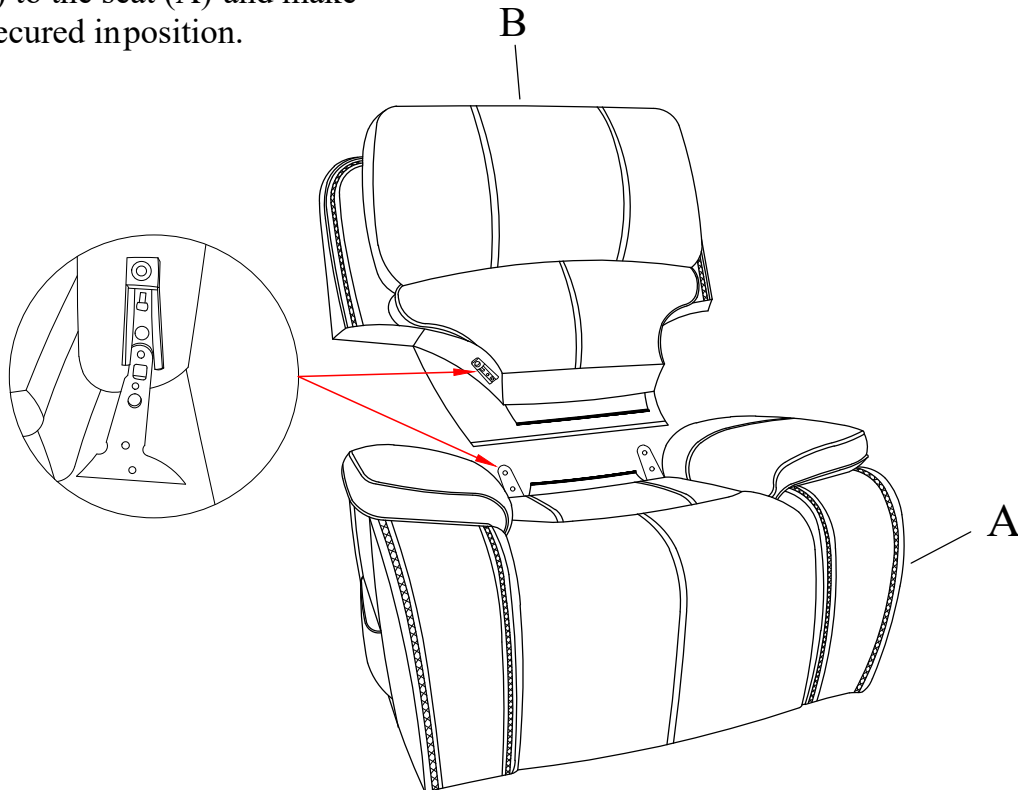

PARTS LIST			
NO.	DESCRIPTION	SKETCH	QTY
A	Seat		1PC
B	Backrest		1PC
C	Power Cable 29V		1PC
D	Power Cable 12V		1PC

All images shown are for illustration purpose only.
Actual product may vary due to product enhancement.

ASSEMBLY INSTRUCTIONS

BROOKINGS COLLECTION

ITEM#: U093-PLR

DESCRIPTION : BROOKINGS POWER LIFT
RECLINER W/ HEAT & MASSAGE

Step 1:

Locate the power Cables (C & D) underneath the seat (A).

Step 2:

Insert the backrest (B) to the seat (A) and make sure the backrest is secured in position.

Step 3:

Zip up the backrest (B) zipper with the seat (A) zipper.

Step 4:

Connect the two power wires from the backrest (B) to the matching size and color wires on the seat (A).

All images shown are for illustration purpose only.
Actual product may vary due to product enhancement.

Connect the Power Cable 29V (C) into the power socket on the back of Seat (A).

All images shown are for illustration purpose only.
Actual product may vary due to product enhancement.

ASSEMBLY INSTRUCTIONS