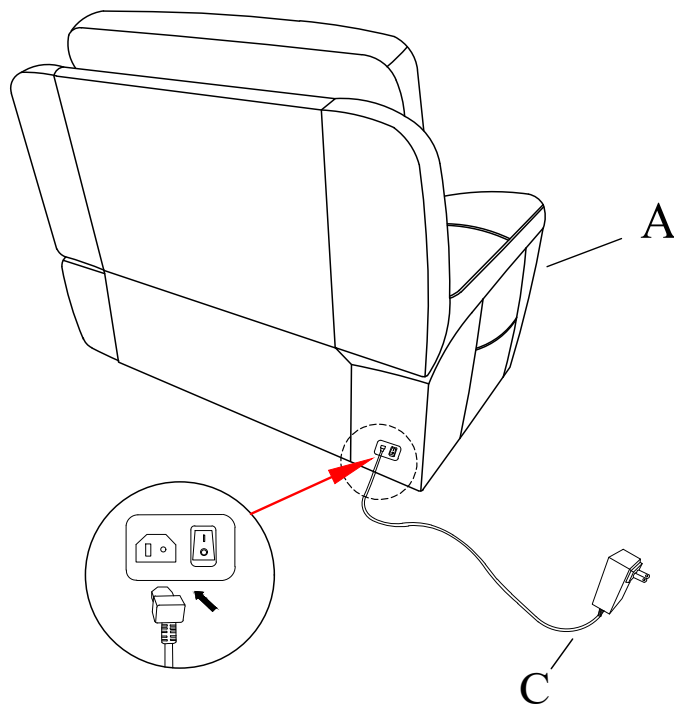

Step 3:

Zip up the backrest (B) zipper with the seat (A) zipper.

Step 4:

Connect the two power wires from the backrest (B) to the matching size and color wires on the seat (A).

All images shown are for illustration purpose only.
Actual product may vary due to product enhancement.

ASSEMBLY INSTRUCTIONS

BROOKINGS COLLECTION

ITEM#: U093-PLR

DESCRIPTION : BROOKINGS POWER LIFT RECLINER W/ HEAT & MASSAGE

Step 5:

Connect the Power cable 12V (D) to the power wire on the back of Seat (A).

Step 6:

Connect the Power Cable 29V (C) into the power socket on the back of Seat (A).

All images shown are for illustration purpose only.
Actual product may vary due to product enhancement.

ASSEMBLY INSTRUCTIONS