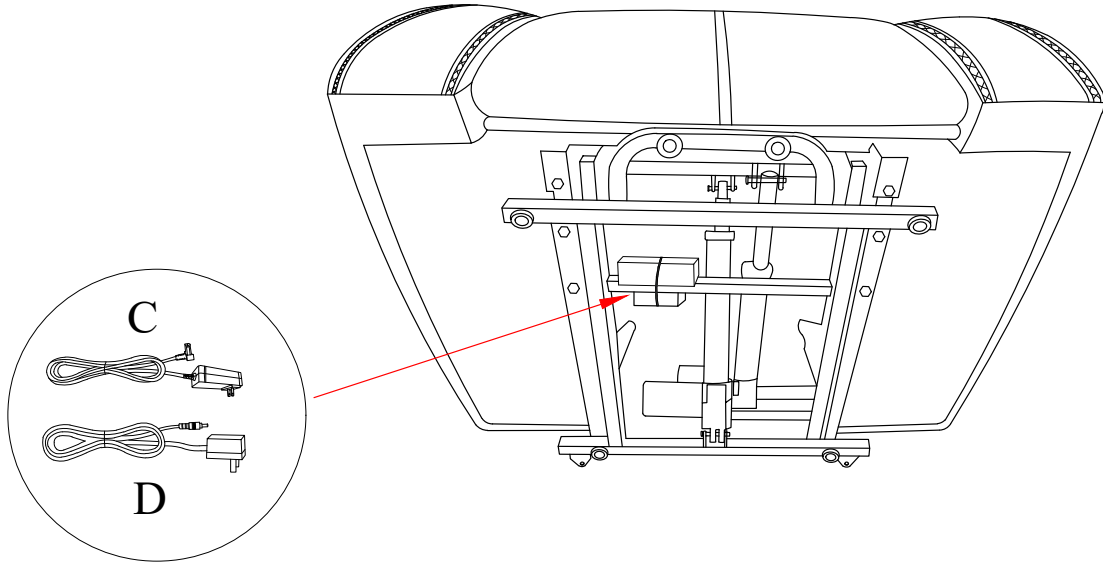

ASSEMBLY INSTRUCTIONS

BROOKINGS COLLECTION

ITEM#: U093-PLR

DESCRIPTION : BROOKINGS POWER LIFT
RECLINER W/ HEAT & MASSAGE

Step 1:

Locate the power Cables (C & D) underneath the seat (A).

Step 2:

Insert the backrest (B) to the seat (A) and make sure the backrest is secured in position.

Step 3:

Zip up the backrest (B) zipper with the seat (A) zipper.

Step 4:

Connect the two power wires from the backrest (B) to the matching size and color wires on the seat (A).

All images shown are for illustration purpose only.
Actual product may vary due to product enhancement.

Connect the Power Cable 29V (C) into the power socket on the back of Seat (A).

All images shown are for illustration purpose only.
Actual product may vary due to product enhancement.

ASSEMBLY INSTRUCTIONS