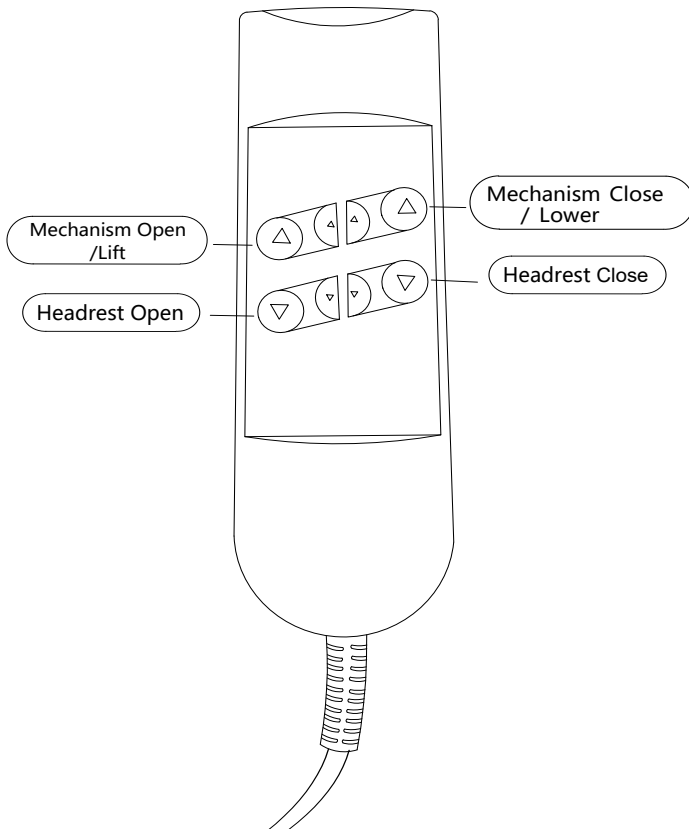

ASSEMBLY INSTRUCTIONS

BROOKINGS COLLECTION

ITEM#: U093-PLR

DESCRIPTION : BROOKINGS POWER LIFT RECLINER W/ HEAT & MASSAGE

Step 5:

Connect the Power cable 12V (D) to the power wire on the back of Seat (A).

Step 6:

Connect the Power Cable 29V (C) into the power socket on the back of Seat (A).

All images shown are for illustration purpose only.
Actual product may vary due to product enhancement.

ASSEMBLY INSTRUCTIONS

BROOKINGS COLLECTION

ITEM#: U093-PLR

DESCRIPTION : BROOKINGS POWER LIFT
RECLINER W/ HEAT & MASSAGE

Step 7:

Use the handheld controllers to adjust the recliner for optimal comfort.

Recline and Lift
Handheld Controller

Massage and Heat
Handheld Controller

All images shown are for illustration purpose only.
Actual product may vary due to product enhancement.