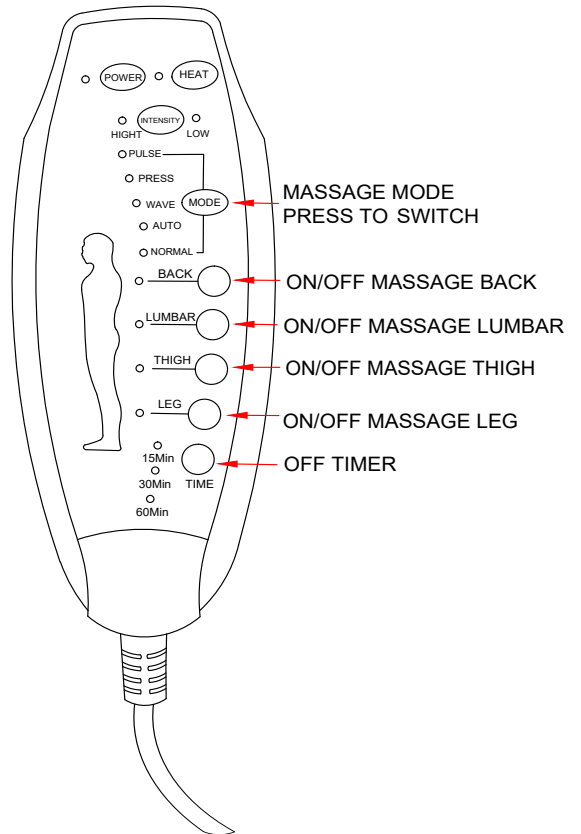

Step 3:

Zip up the backrest (B) zipper with the seat (A) zipper.

Step 4:

Connect the two power wires from the backrest (B) to the matching size and color wires on the seat (A).

All images shown are for illustration purpose only.
Actual product may vary due to product enhancement.

Connect the Power Cable 29V (C) into the power socket on the back of Seat (A).

All images shown are for illustration purpose only.
Actual product may vary due to product enhancement.

ASSEMBLY INSTRUCTIONS

BROOKINGS COLLECTION

ITEM#: U093-PLR

DESCRIPTION : BROOKINGS POWER LIFT
RECLINER W/ HEAT & MASSAGE

Step 7:

Use the handheld controllers to adjust the recliner for optimal comfort.

Recline and Lift
Handheld Controller

Massage and Heat
Handheld Controller

All images shown are for illustration purpose only.
Actual product may vary due to product enhancement.