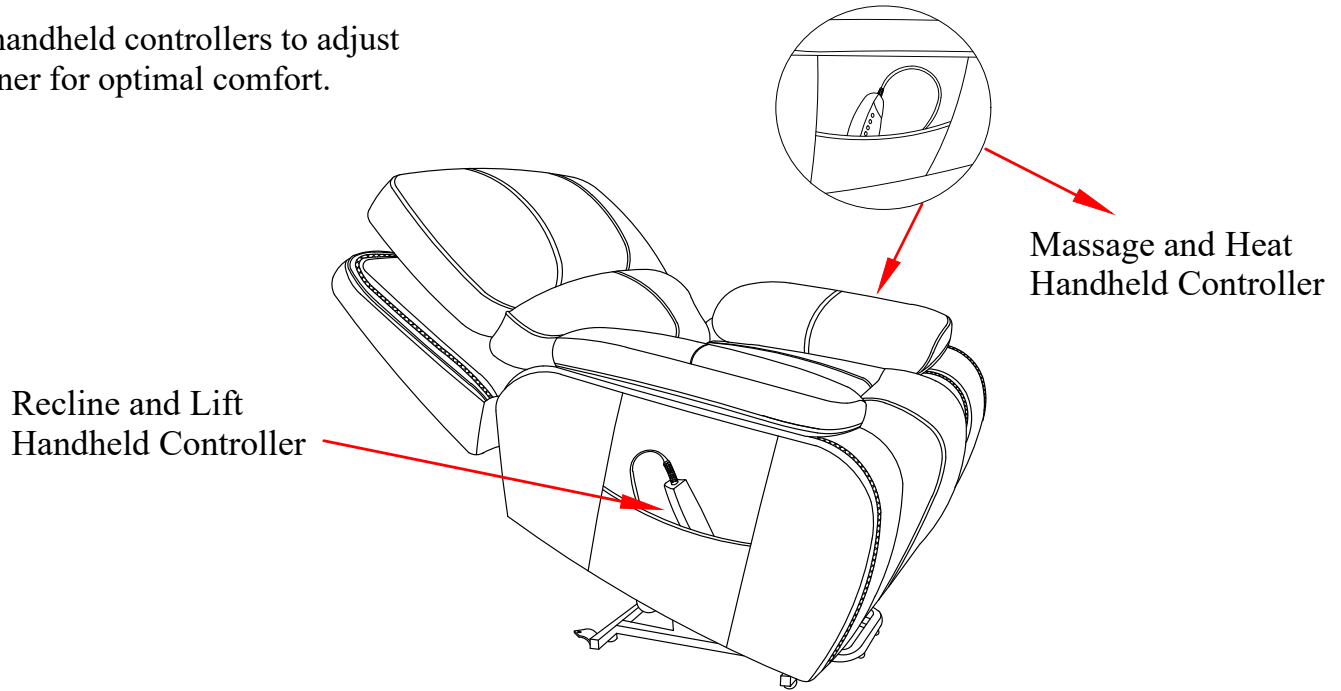

Step 3:

Zip up the backrest (B) zipper with the seat (A) zipper.

Step 4:

Connect the two power wires from the backrest (B) to the matching size and color wires on the seat (A).

All images shown are for illustration purpose only.
Actual product may vary due to product enhancement.

ASSEMBLY INSTRUCTIONS

BROOKINGS COLLECTION

ITEM#: U093-PLR

DESCRIPTION : BROOKINGS POWER LIFT RECLINER W/ HEAT & MASSAGE

Step 5:

Connect the Power cable 12V (D) to the power wire on the back of Seat (A).

Step 6:

Connect the Power Cable 29V (C) into the power socket on the back of Seat (A).

All images shown are for illustration purpose only.
Actual product may vary due to product enhancement.

ASSEMBLY INSTRUCTIONS

BROOKINGS COLLECTION

ITEM#: U093-PLR

DESCRIPTION : BROOKINGS POWER LIFT
RECLINER W/ HEAT & MASSAGE

Step 7:

Use the handheld controllers to adjust the recliner for optimal comfort.

Recline and Lift
Handheld Controller