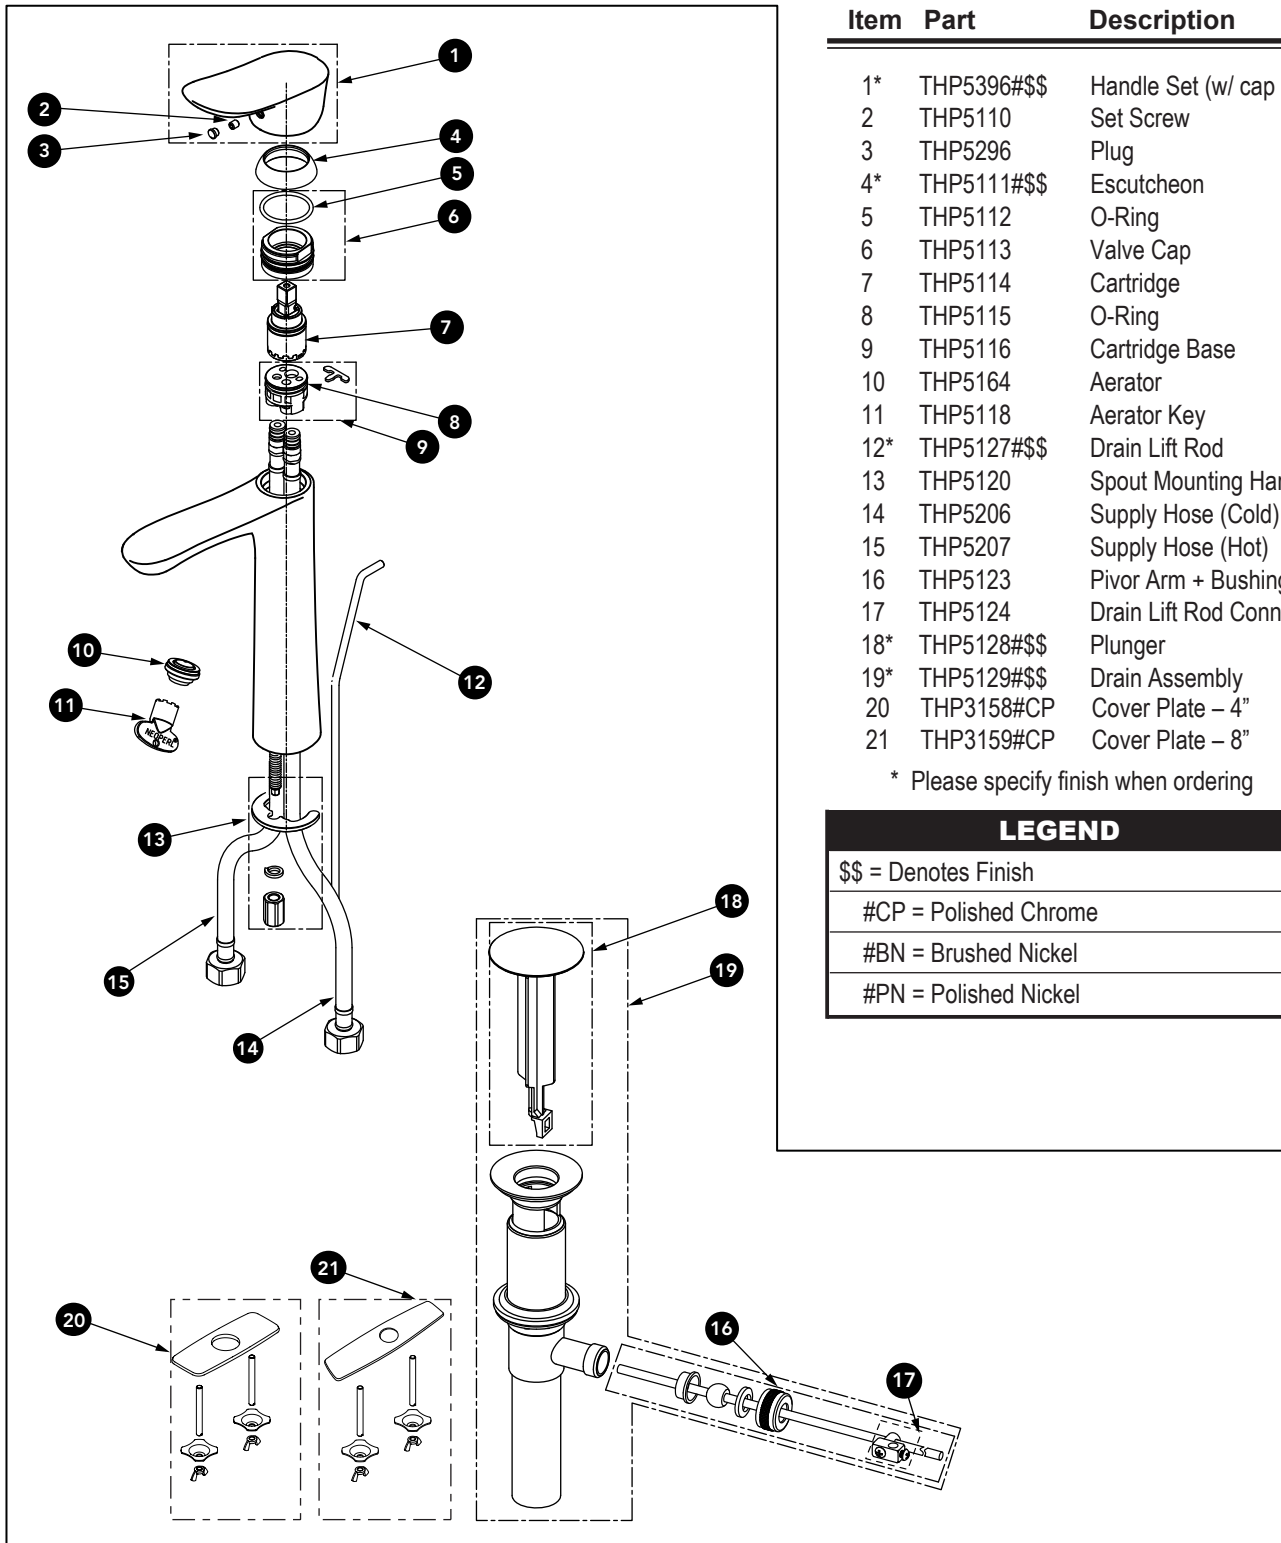

GO Single Handle Lavatory Faucet(L)

Item	Part	Description
1*	THP5396#\$\$	Handle Set (w/ cap & screw)
2	THP5110	Set Screw
3	THP5296	Plug
4*	THP5111#\$\$	Escutcheon
5	THP5112	O-Ring
6	THP5113	Valve Cap
7	THP5114	Cartridge
8	THP5115	O-Ring
9	THP5116	Cartridge Base
10	THP5164	Aerator
11	THP5118	Aerator Key
12*	THP5127#\$\$	Drain Lift Rod
13	THP5120	Spout Mounting Hardware
14	THP5206	Supply Hose (Cold)
15	THP5207	Supply Hose (Hot)
16	THP5123	Pivor Arm + Bushings
17	THP5124	Drain Lift Rod Connecting Part
18*	THP5128#\$\$	Plunger
19*	THP5129#\$\$	Drain Assembly
20	THP3158#CP	Cover Plate – 4"
21	THP3159#CP	Cover Plate – 8"

* Please specify finish when ordering

LEGEND
\$\$ = Denotes Finish
#CP = Polished Chrome
#BN = Brushed Nickel
#PN = Polished Nickel