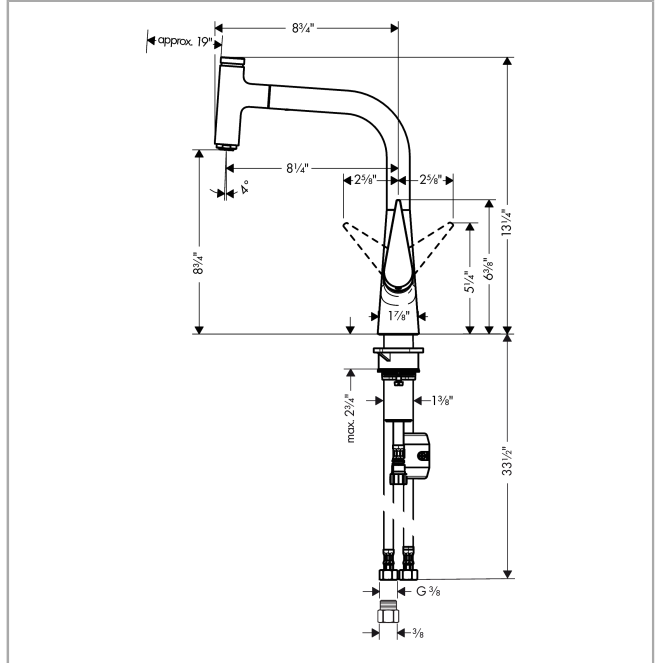

Talis Select S
Prep Kitchen Faucet, 1-Spray Pull-Out, 1.75 GPM
 Finishes : **steel optic** Part no. : **72822801**

Description

Features

- Swivel range 110° / 150°
- Aerated spray
- Select button provides convenient start/stop of the water flow at the sprayhead
- Single-hole installation
- Flow: 1.75 GPM (6.6 L/Min)
- Ceramic cartridge
- 3/8" hoses
- Integrated double backflow prevention

Item details

List Price \$ 712.00

Technology

Compliance

Product image

Scale drawing

Talis Select S
Prep Kitchen Faucet, 1-Spray Pull-Out, 1.75 GPM
 Finishes : **steel optic** Part no. : **72822801**

Exploded drawing

Year of production: >08/18

Talis Select S
Prep Kitchen Faucet, 1-Spray Pull-Out, 1.75 GPM
 Finishes : **steel optic** Part no. : **72822801**

Spare parts list

Year of production: >08/18

Pos.	Description	Part no.	Price	PU
1	spout cpl.	93175800	-	1
2	non return valve DW 10	96456000	-	1
3	handspray	93174800	-	1
4	cover	92566000	-	1
5	nut	92567000	-	1
6	shut off unit	98463000	-	1
7	aerator M24x1 (15 l/min)	13913000	-	1
8	connection hose 600 mm M10x1	92568000	-	1
9	squeezing connection	96099000	-	1
10	hose 1,50 m	92569000	-	1
11	weight	92500000	-	1
12	set of lever collars	98365000	-	1
13	O-ring 21x2,5	98211000	-	1
14	handle	93148800	-	1
15	flange	98863800	-	1
16	nut	98864000	-	1
17	O-ring 8x2	98112000	-	1
18	O-Ring 14x1,5	98201000	-	1
19	O-ring 23x2	98398000	-	1
20	O-ring 27x1,5	92527000	-	1
21	O-ring 25x1,5	98146000	-	1
22	cartridge, assy	97685000	-	1
23	seal	98865000	-	1
24	support	97523000	-	1
25	fixing set (Ø 34)	95049000	-	1
26	connection hose 900 mm M8x0,75 G3/8	95372000	-	1
27	filter packing	95291000	-	1
28	adapter for connection hose	88802000	-	1
29	lever collar	97548000	-	1