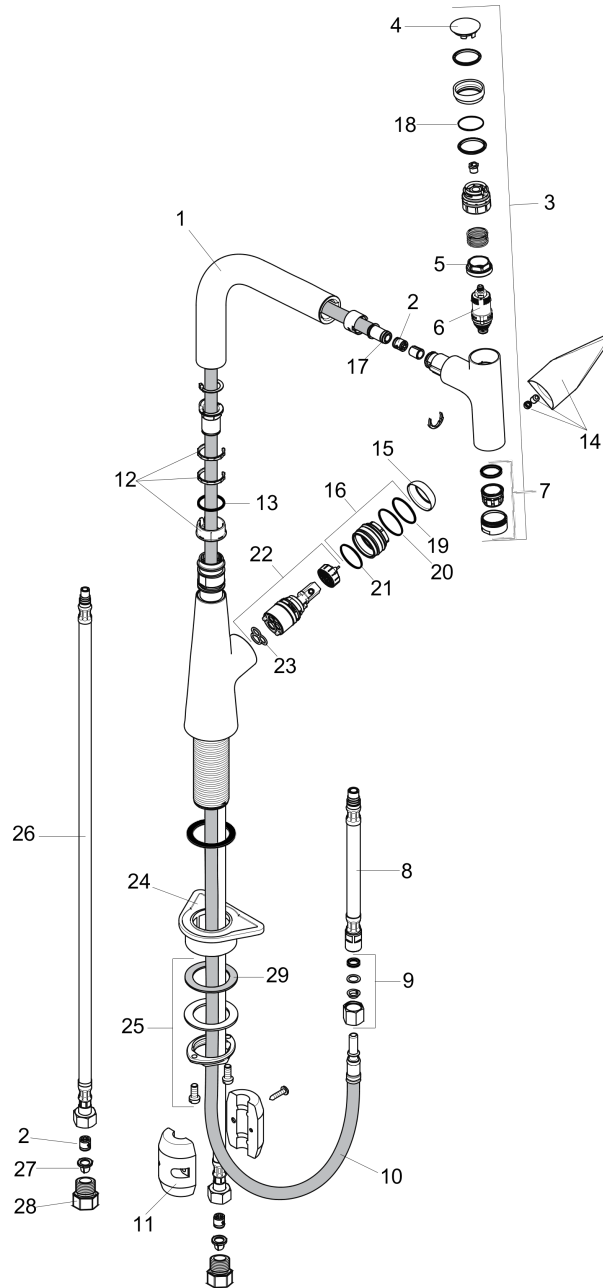

Talis Select S
Prep Kitchen Faucet, 1-Spray Pull-Out, 1.75 GPM
 Finishes : **steel optic** Part no. : **72822801**

Description

Features

- Swivel range 110° / 150°
- Aerated spray
- Select button provides convenient start/stop of the water flow at the sprayhead
- Single-hole installation
- Flow: 1.75 GPM (6.6 L/Min)
- Ceramic cartridge
- 3/8" hoses
- Integrated double backflow prevention

Item details

List Price \$ 712.00

Technology

Compliance

Product image

Scale drawing

Talis Select S
Prep Kitchen Faucet, 1-Spray Pull-Out, 1.75 GPM
 Finishes : **steel optic** Part no. : **72822801**

Exploded drawing

Year of production: >08/18

Talis Select S
Prep Kitchen Faucet, 1-Spray Pull-Out, 1.75 GPM
 Finishes : **steel optic** Part no. : **72822801**

Spare parts list

Year of production: >08/18

Pos.	Description	Part no.	Price	PU
1	spout cpl.	93175800	-	1
2	non return valve DW 10	96456000	-	1
3	handspray	93174800	-	1
4	cover	92566000	-	1
5	nut	92567000	-	1
6	shut off unit	98463000	-	1
7	aerator M24x1 (15 l/min)	13913000	-	1
8	connection hose 600 mm M10x1	92568000	-	1
9	squeezing connection	96099000	-	1
10	hose 1,50 m	92569000	-	1
11	weight	92500000	-	1
12	set of lever collars	98365000	-	1
13	O-ring 21x2,5	98211000	-	1
14	handle	93148800	-	1
15	flange	98863800	-	1
16	nut	98864000	-	1
17	O-ring 8x2	98112000	-	1
18	O-Ring 14x1,5	98201000	-	1
19	O-ring 23x2	98398000	-	1
20	O-ring 27x1,5	92527000	-	1
21	O-ring 25x1,5	98146000	-	1
22	cartridge, assy	97685000	-	1
23	seal	98865000	-	1
24	support	97523000	-	1
25	fixing set (Ø 34)	95049000	-	1
26	connection hose 900 mm M8x0,75 G3/8	95372000	-	1
27	filter packing	95291000	-	1
28	adapter for connection hose	88802000	-	1
29	lever collar	97548000	-	1