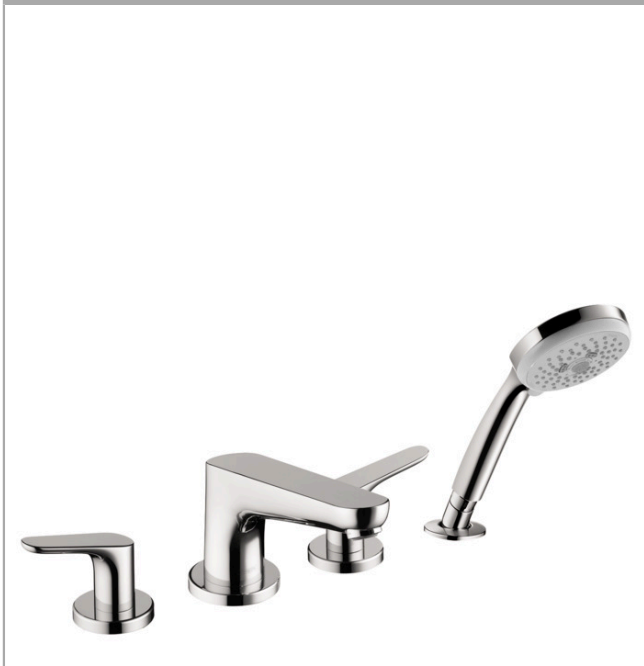

Focus

4-Hole Roman Tub Set Trim with 1.8 GPM Handshower

Finishes : **chrome** Part no. : **04766000**

Description

Features

- Flow: 5.34 GPM (20.2 L/Min)
- 90° ceramic valves
- Integrated double backflow prevention

Item details

List Price \$ 676.00

Technology

Compliance

Product image

Scale drawing

Focus
4-Hole Roman Tub Set Trim with 1.8 GPM Handshower
 Finishes : **chrome** Part no. : **04766000**

Exploded drawing

Year of production: >01/19

Focus

4-Hole Roman Tub Set Trim with 1.8 GPM Handshower

Finishes : **chrome** Part no. : **04766000**

Spare parts list

Year of production: >01/19

Pos.	Description	Part no.	Price	PU
1	diverter knob	98607000	-	1
2	aerator M24x1 (25 l/min)	13914000	-	1
3	escutcheon Ø 70 mm	97779000	-	1
4	spout cpl.	95941000	-	1
5	selector assy	96775000	-	1
6	handle	95929000	-	1
7	handle fixing set	94184000	-	1
8	escutcheon	31098000	-	1
9	handshower	04752000	-	1
10	washer	88651000	-	1
11	hollow set screw M6x6	97660000	-	1
12	shower holder	28071000	-	1
13	set of non return valves DW 15	94074000	-	1
14	escutcheon Ø 52 mm	97159000	-	1
a	set of color-rings cold / hot water	95819000	-	1