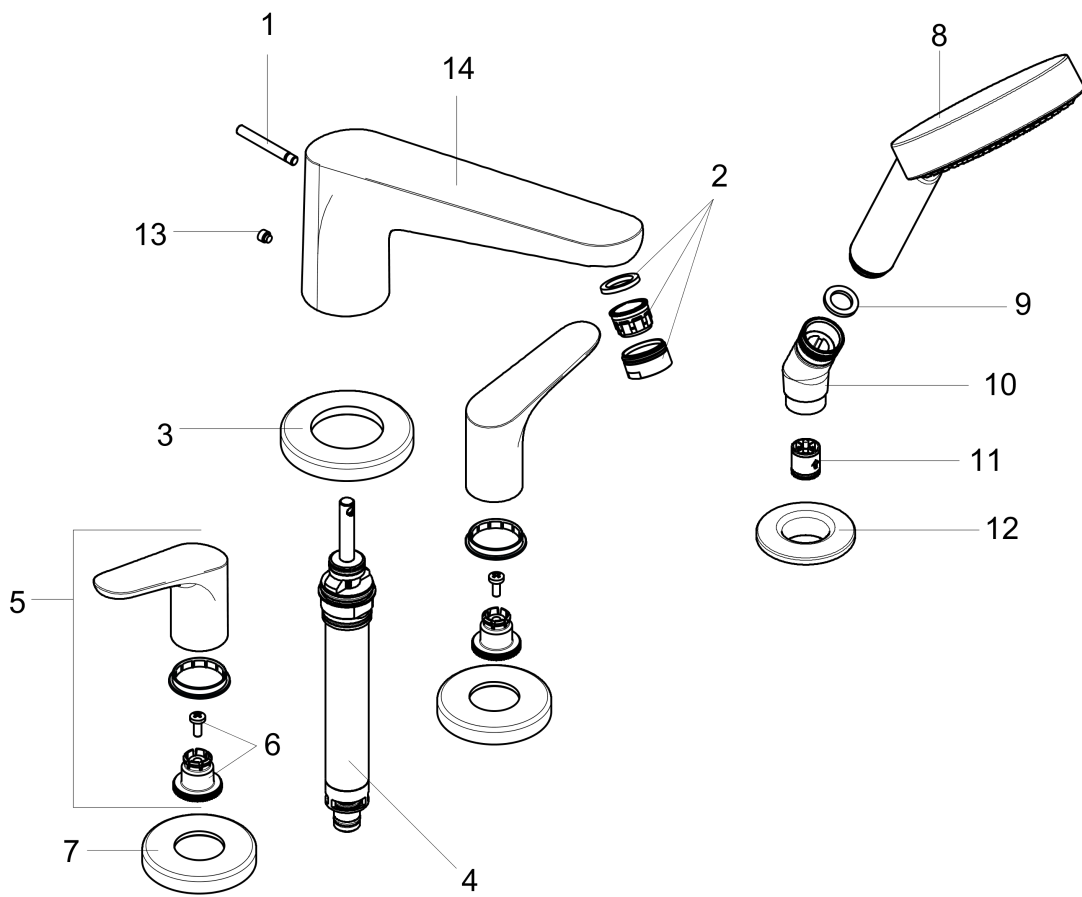

Focus

4-Hole Roman Tub Set Trim with 1.8 GPM Handshower

Finishes : **chrome** Part no. : **04766000**

Description

Features

- Flow: 5.34 GPM (20.2 L/Min)
- 90° ceramic valves
- Integrated double backflow prevention

Item details

List Price \$ 676.00

Technology

Compliance

Product image

Scale drawing

Focus
4-Hole Roman Tub Set Trim with 1.8 GPM Handshower
 Finishes : **chrome** Part no. : **04766000**

Exploded drawing

Year of production: >01/19

Focus

4-Hole Roman Tub Set Trim with 1.8 GPM Handshower

Finishes : **chrome** Part no. : **04766000**

Spare parts list

Year of production: >01/19

Pos.	Description	Part no.	Price	PU
1	diverter knob	98607000	-	1
2	aerator M24x1 (25 l/min)	13914000	-	1
3	escutcheon Ø 70 mm	97779000	-	1
4	spout cpl.	95941000	-	1
5	selector assy	96775000	-	1
6	handle	95929000	-	1
7	handle fixing set	94184000	-	1
8	escutcheon	31098000	-	1
9	handshower	04752000	-	1
10	washer	88651000	-	1
11	hollow set screw M6x6	97660000	-	1
12	shower holder	28071000	-	1
13	set of non return valves DW 15	94074000	-	1
14	escutcheon Ø 52 mm	97159000	-	1
a	set of color-rings cold / hot water	95819000	-	1