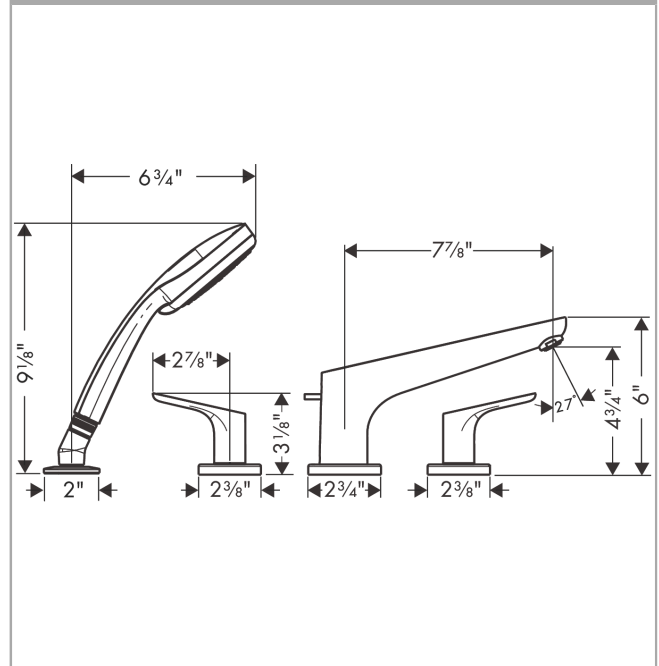

Focus

4-Hole Roman Tub Set Trim with 1.8 GPM Handshower

Finishes : **chrome** Part no. : **04766000**

Description

Features

- Flow: 5.34 GPM (20.2 L/Min)
- 90° ceramic valves
- Integrated double backflow prevention

Item details

List Price \$ 676.00

Technology

Compliance

Product image

Scale drawing

Focus
4-Hole Roman Tub Set Trim with 1.8 GPM Handshower
 Finishes : **chrome** Part no. : **04766000**

Exploded drawing

Year of production: >01/19

Focus

4-Hole Roman Tub Set Trim with 1.8 GPM Handshower

Finishes : **chrome** Part no. : **04766000**

Spare parts list

Year of production: >01/19

Pos.	Description	Part no.	Price	PU
1	diverter knob	98607000	-	1
2	aerator M24x1 (25 l/min)	13914000	-	1
3	escutcheon Ø 70 mm	97779000	-	1
4	spout cpl.	95941000	-	1
5	selector assy	96775000	-	1
6	handle	95929000	-	1
7	handle fixing set	94184000	-	1
8	escutcheon	31098000	-	1
9	handshower	04752000	-	1
10	washer	88651000	-	1
11	hollow set screw M6x6	97660000	-	1
12	shower holder	28071000	-	1
13	set of non return valves DW 15	94074000	-	1
14	escutcheon Ø 52 mm	97159000	-	1
a	set of color-rings cold / hot water	95819000	-	1