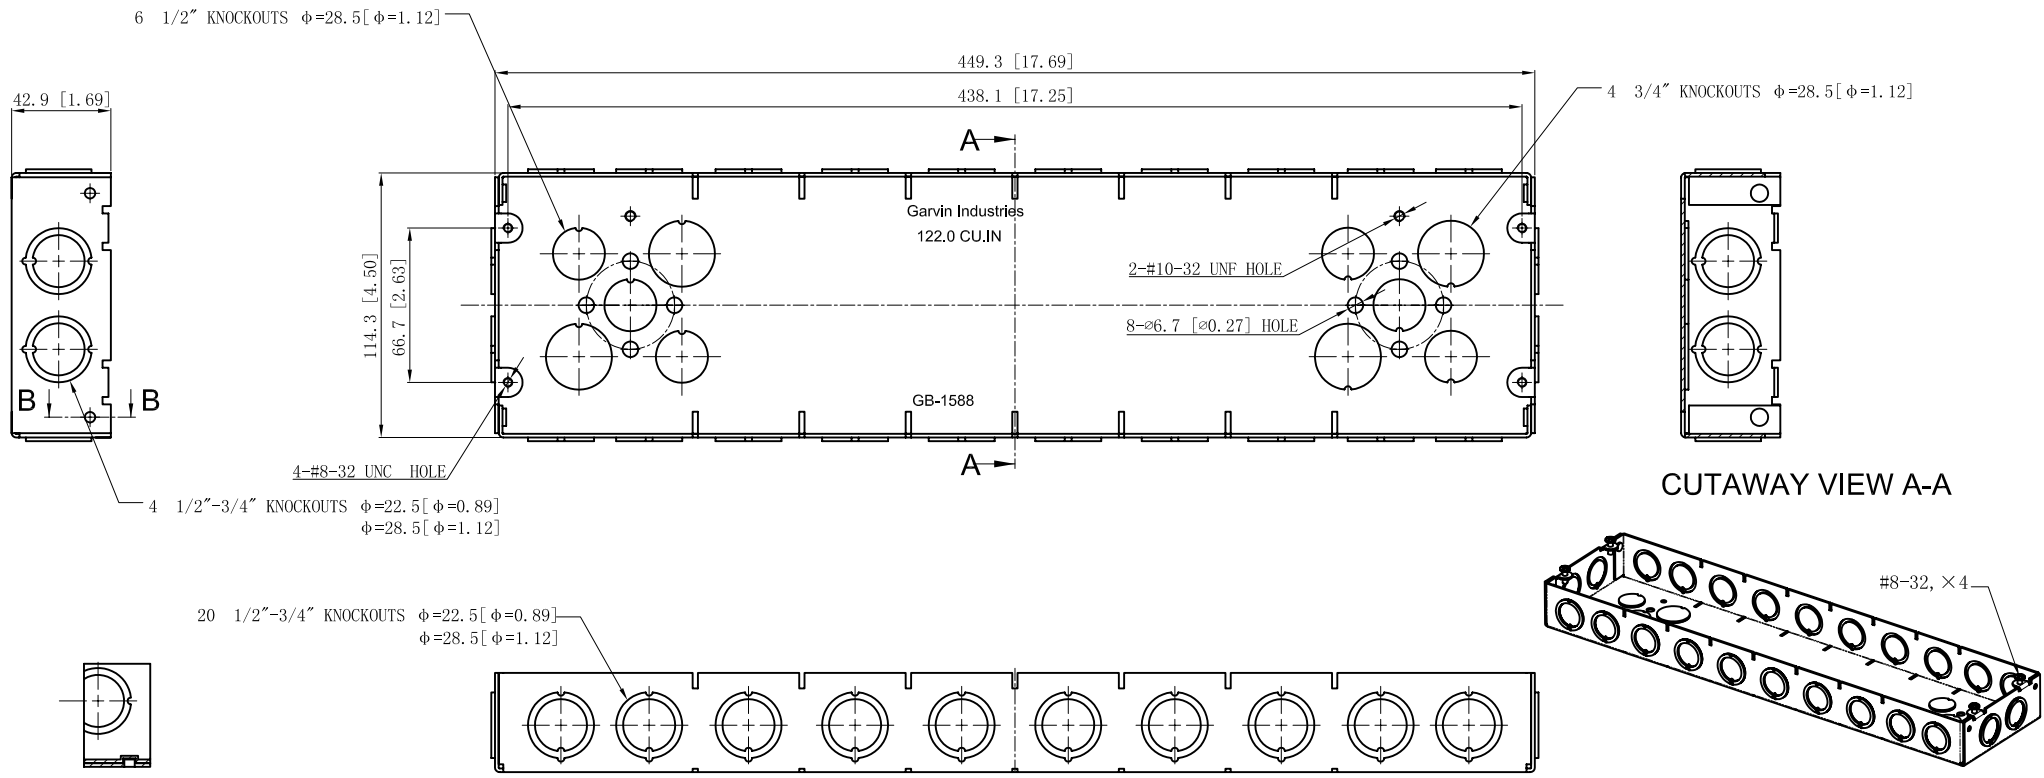

SIDES	BOTTOM
24 1/2"-3/4" KNOCKOUTS	6 1/2" KNOCKOUTS
	4 3/4" KNOCKOUTS
4 PCS 8-32x1/2 Screws Installed	
Material: Steel-0.0625"-G60 Galvanized	

CUTAWAY VIEW B-B

CUTAWAY VIEW A-A

This data sheet is for reference only .GARVIN INDUSTRIES reserves the right to make changes to the design without prior notice.

DESCRIPTION
TRADE REFERENCE TERMS

STANDARD PACKING
5 PCS

<h1 style="margin: 0;">GARVIN INDUSTRIES</h1>	
<h2 style="margin: 0;">1-5/8" DEEP MULTI-GANG BOXES</h2>	
TITLE	GB-1588
SIZE	A4
DWG NO.	GB-1588
REV	B
<h3 style="margin: 0;">DATA SHEET</h3>	