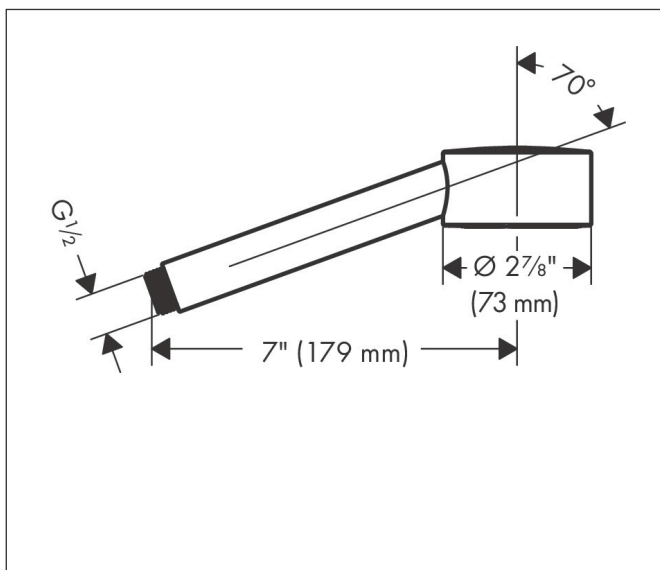

Drawing

Technology

Spray Types