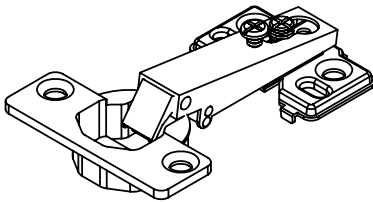

d. 1" L WOOD SCREW 6PCS

e. 1-1/2" L WOOD
SCREW 19PCS

f. 5/8" L FLAT HEAD
SCREW 24PCS

g. 1/2" L WOOD
SCREW 12PCS

h. HINGE 4PCS

i. LEFT SIDE DRAWER
GLIDE 2PCS

j. RIGHT SIDE DRAWER
GLIDE 2PCS

l. KNOB 4PCS