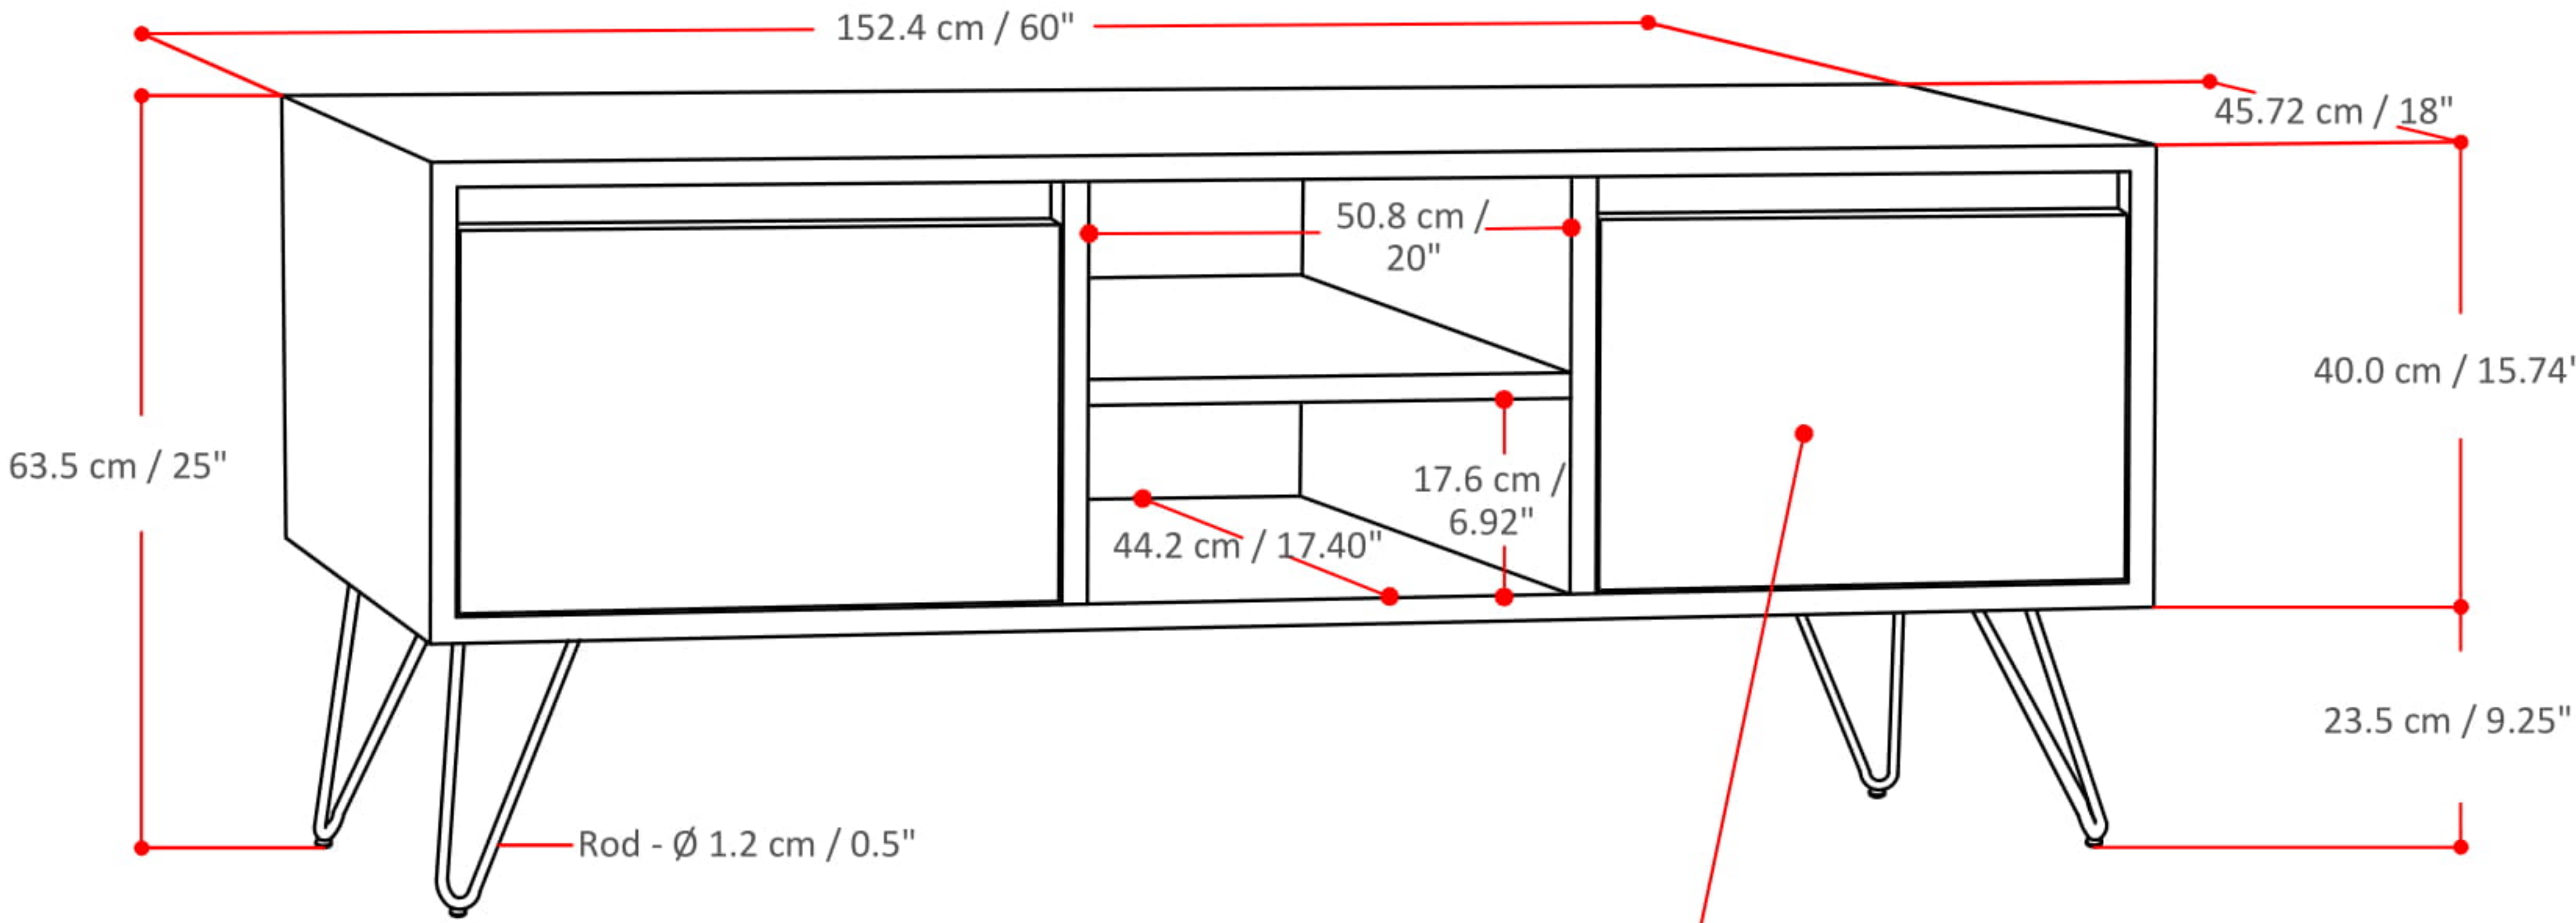

HUNTER TV MEDIA STAND

Space dimension behind the door: W 43.5 cm / 17.12 x D 39.7 cm / 15.62 x H 31.0 cm / 12.20" x 2pcs

Net Weight- 84.48 (lb)