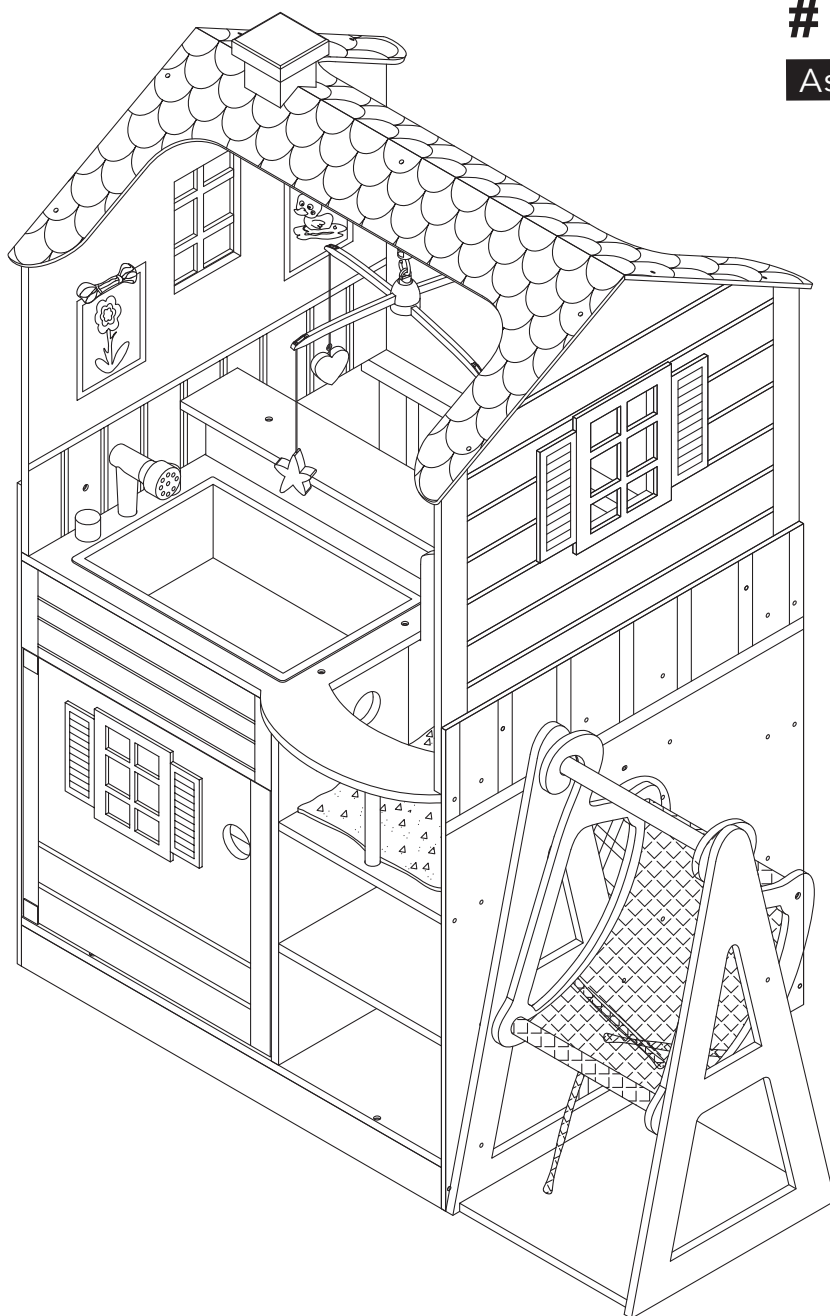

Pink Baby Nursery Doll House

TD-11460A

Assembly Instruction

USA

1-800-935-3959

Mon - Fri 9:00am ~ 4:30pm EST

✉ support@teamson.com

EU