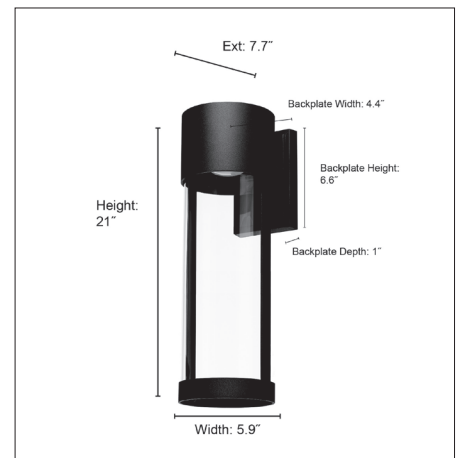

84103

TREFOR LED LIGHT OUTDOOR WALL SCONCE

FINISH

PBK - Powder Coated Black

DIMENSIONS

Width 5.9"
Height 21"
Ext. 7.7"
Backplate Width 4.4"
Backplate Height 6.6"
Backplate Depth 1"
Weight 4.37 lbs

MATERIAL Aluminum

GLASS Clear

LAMPING

Integrated LED
3000K
406 lumens
9W
CRI 90

CERTIFICATION

ETL Listed Wet Location

ITEM NUMBER

SKU 84103 PBK

84103 PBK

Millennium Lighting
105 Declaration Drive
McDonough, GA 30253
www.millenniumlighting.com