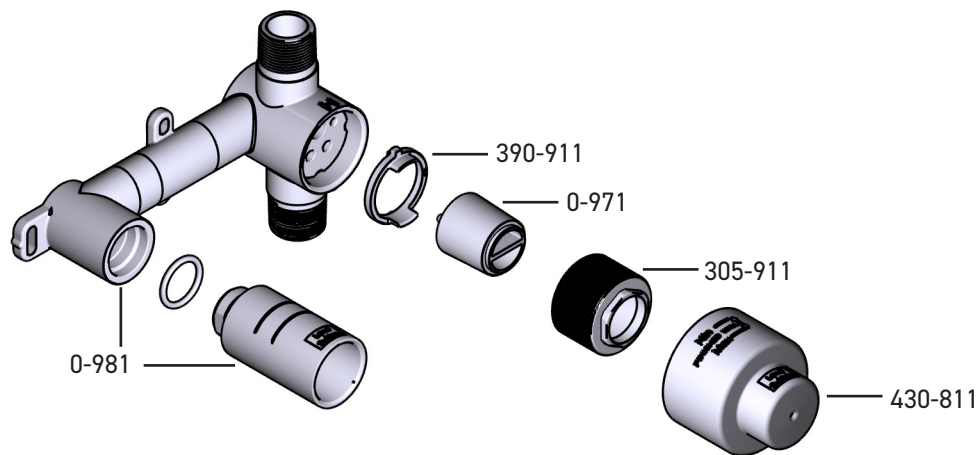

ORDER BY PART NUMBER

ILLUSTRATED PARTS

RH360

360° Wall Mount Lavatory Rough

For warranty or additional information, contact:

U.S.A.
houseofrohl.ca/support
1-800-777-9762

QUEBEC / MARITIMES / WESTERN CANADA
houseofrohl.ca/support
1-866-473-8442

ONTARIO
houseofrohl.ca/support
1-800-287-5354