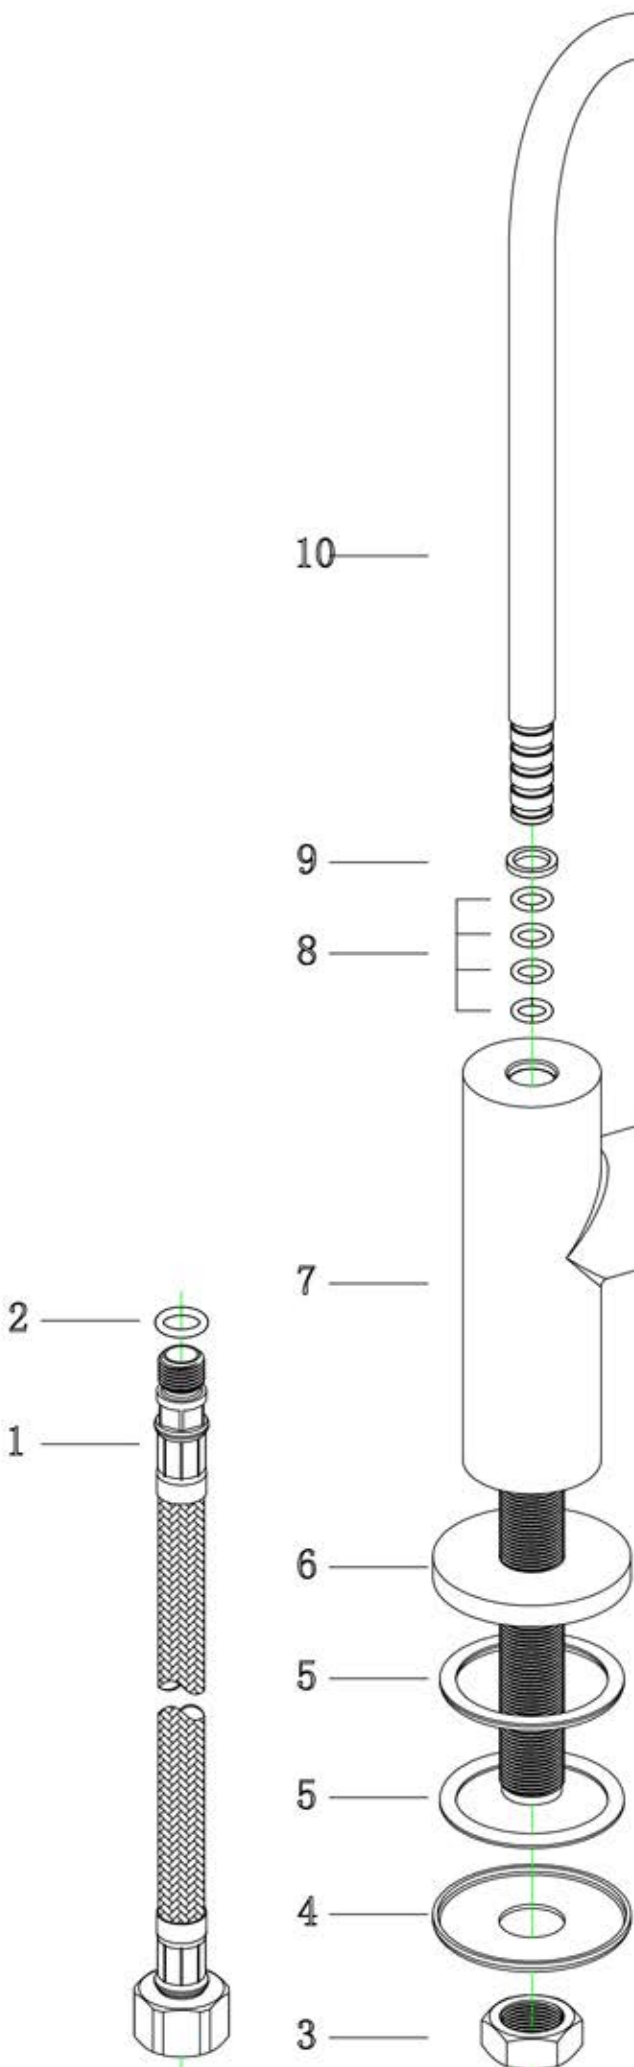

# AB5008

14	V771	handle lever	1	M6	304	brushed
13	GT5008B-03	handle cover	1	M6	304	brushed
12	V153	screw nut	1	M26x1.25	304	remove burr
11	V664	cartridge	1	φ23.2	ceramic	white
10	GT5008C-02/H	spout	1	φ10	304	brushed
9	PDP-110080150	rubber ring	1	φ11×φ8×1.5	silicone	white
8	OXQ-105130-WJ	O ring	4	φ10.5×1.3	dingqing	black
7	GT5008C-01/H	body	1	M26x1.25	304	brushed
6	V453C	base	1	φ14.1	304	brushed
5	PDP-400330240-R	rubber ring	2	φ40×φ33×2.4-R3	rubber	black
4	V764C	fixed gasket	1	φ14.3	304	remove burr
3	V766C	screw nut	1	M14x1	304	remove burr
2	OXQ-080180-NJ	O ring	1	φ8×1.8	dingqing	DVGW
1	JSG-G3/8M10500-1	flexible hose	1	M10x1 L500	304	DVGW
NO	Parts models	Name of parts	QTY	Specifications	Material	Remarks

Series name		Drawing people	Stronge Zeng	inspector	Norman Yang
Customer number		Factory number	GT5008C	date	2014-05-16
Product name	Drinking Water Tap			Editions	B