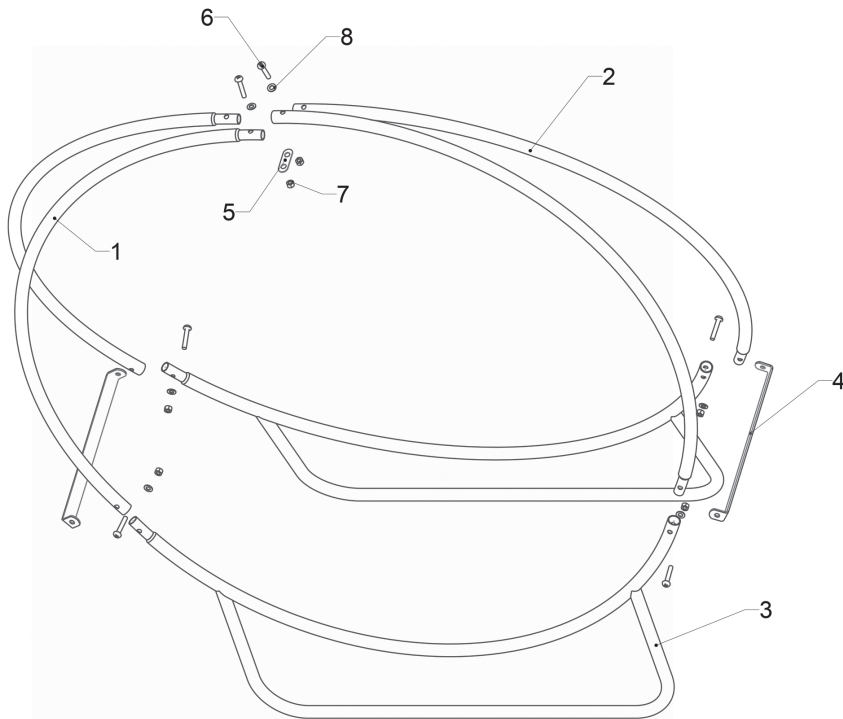

## 48-inch Tubular Firewood Log Hoop #QX48LH Instruction

| Item | Parts drawing   | Qty |
|------|---|-----|
| 1    |   | 2   |
| 2    |   | 2   |
| 3    |   | 2   |
| 4    |  | 2   |
| 5    |  | 1   |
| 6    |  | 6   |
| 7    |  | 6   |
| 8    |  | 6   |