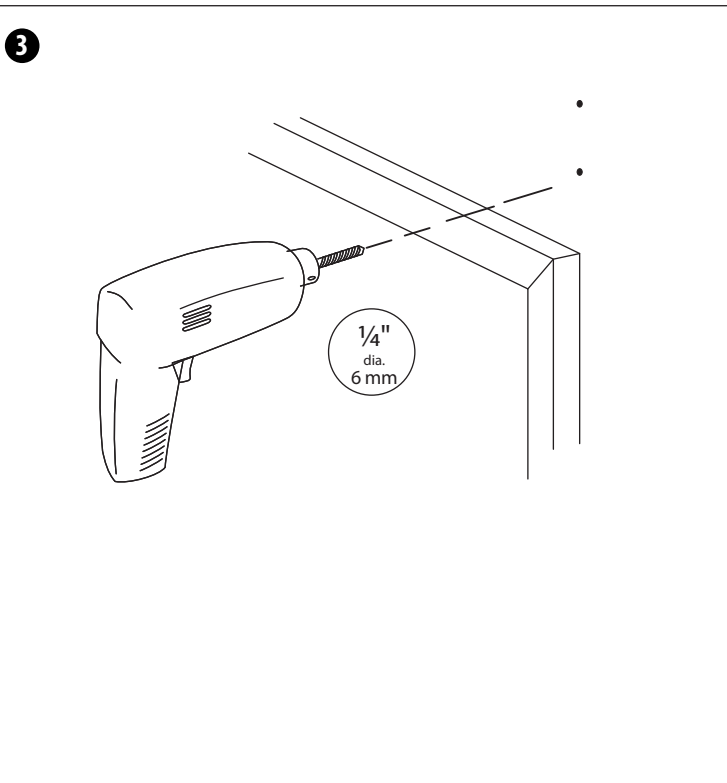

DOUBLE (LONG)

ROD SET INSTRUCTIONS

36-68, 42-120, 44-120, 66-120, 77-120, 88-120, 72-144, 88-144, 120-170, 120-180 IN
(91-172, 107-304, 112-304, 168-304, 195-304, 224-304, 183-366, 224-366, 304-431, 304-457 cm)

**DOUBLE (LONG)
ROD SET INSTRUCTIONS**

36-68, 42-120, 44-120, 66-120, 77-120, 88-120, 72-144, 88-144, 120-170, 120-180 IN
(91-172, 107-304, 112-304, 168-304, 195-304, 224-304, 183-366, 224-366, 304-431, 304-457 cm)