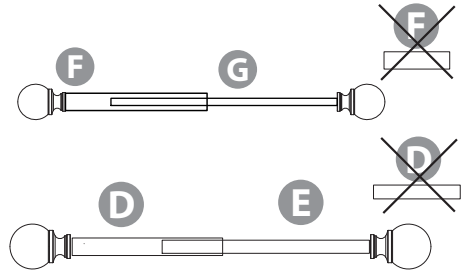

**DOUBLE (LONG)
ROD SET INSTRUCTIONS**

36-68, 42-120, 44-120, 66-120, 77-120, 88-120, 72-144, 88-144, 120-170, 120-180 IN
(91-172, 107-304, 112-304, 168-304, 195-304, 224-304, 183-366, 224-366, 304-431, 304-457 cm)

6 < 84" (214 cm)

> 84" (214 cm)