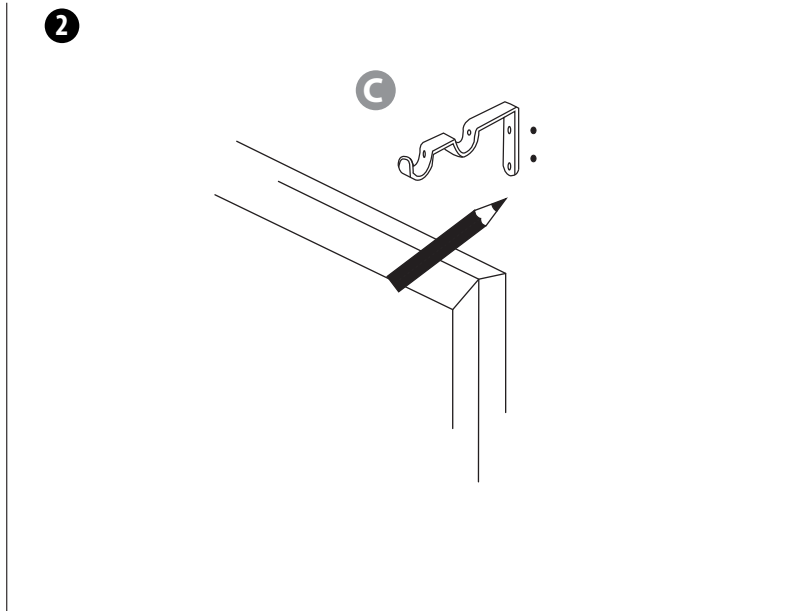

DOUBLE (LONG)

ROD SET INSTRUCTIONS

36-68, 42-120, 44-120, 66-120, 77-120, 88-120, 72-144, 88-144, 120-170, 120-180 IN
(91-172, 107-304, 112-304, 168-304, 195-304, 224-304, 183-366, 224-366, 304-431, 304-457 cm)

**DOUBLE (LONG)
ROD SET INSTRUCTIONS**

36-68, 42-120, 44-120, 66-120, 77-120, 88-120, 72-144, 88-144, 120-170, 120-180 IN
(91-172, 107-304, 112-304, 168-304, 195-304, 224-304, 183-366, 224-366, 304-431, 304-457 cm)