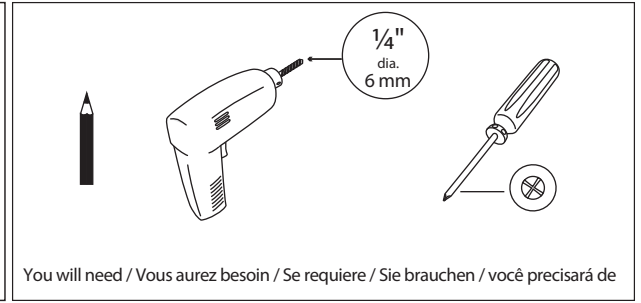

DOUBLE (LONG)

ROD SET INSTRUCTIONS

36-68, 42-120, 44-120, 66-120, 77-120, 88-120, 72-144, 88-144, 120-170, 120-180 IN
(91-172, 107-304, 112-304, 168-304, 195-304, 224-304, 183-366, 224-366, 304-431, 304-457 cm)

**DOUBLE (LONG)
ROD SET INSTRUCTIONS**

36-68, 42-120, 44-120, 66-120, 77-120, 88-120, 72-144, 88-144, 120-170, 120-180 IN
(91-172, 107-304, 112-304, 168-304, 195-304, 224-304, 183-366, 224-366, 304-431, 304-457 cm)