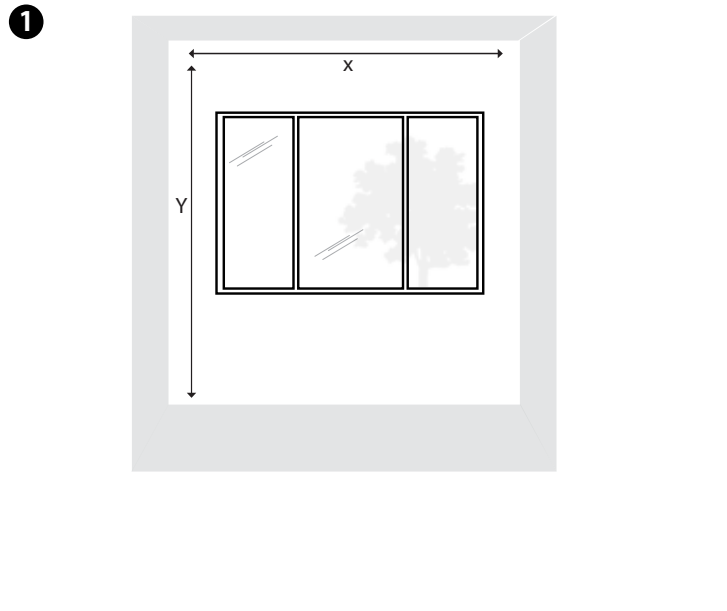

DOUBLE (LONG)

ROD SET INSTRUCTIONS

36-68, 42-120, 44-120, 66-120, 77-120, 88-120, 72-144, 88-144, 120-170, 120-180 IN
(91-172, 107-304, 112-304, 168-304, 195-304, 224-304, 183-366, 224-366, 304-431, 304-457 cm)

**DOUBLE (LONG)
ROD SET INSTRUCTIONS**

36-68, 42-120, 44-120, 66-120, 77-120, 88-120, 72-144, 88-144, 120-170, 120-180 IN
(91-172, 107-304, 112-304, 168-304, 195-304, 224-304, 183-366, 224-366, 304-431, 304-457 cm)

6 < 84" (214 cm)

> 84" (214 cm)