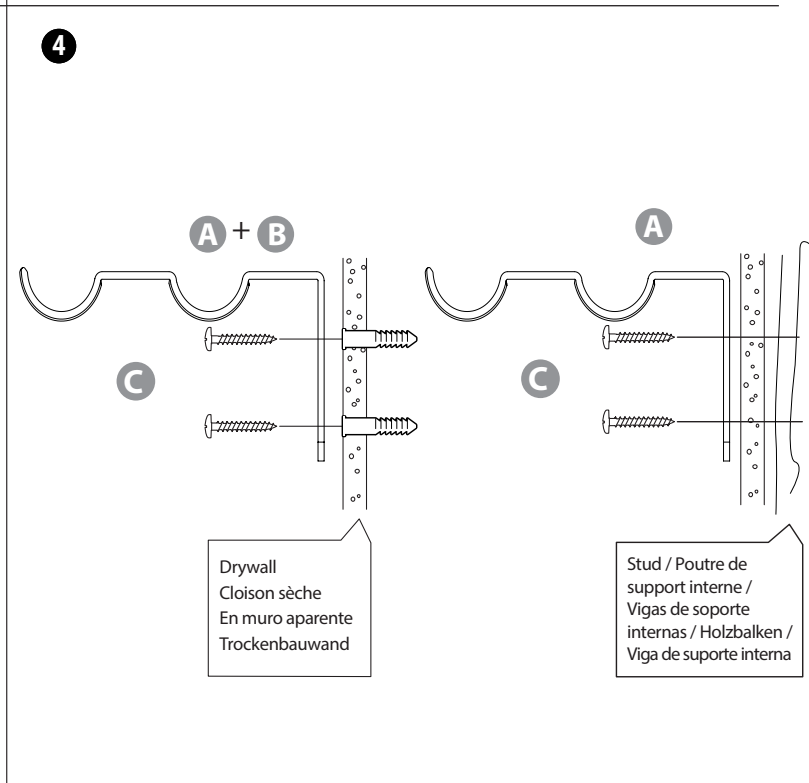

DOUBLE (LONG)

ROD SET INSTRUCTIONS

36-68, 42-120, 44-120, 66-120, 77-120, 88-120, 72-144, 88-144, 120-170, 120-180 IN
(91-172, 107-304, 112-304, 168-304, 195-304, 224-304, 183-366, 224-366, 304-431, 304-457 cm)

**DOUBLE (LONG)
ROD SET INSTRUCTIONS**

36-68, 42-120, 44-120, 66-120, 77-120, 88-120, 72-144, 88-144, 120-170, 120-180 IN
(91-172, 107-304, 112-304, 168-304, 195-304, 224-304, 183-366, 224-366, 304-431, 304-457 cm)

MODE D'EMPLOI TRINGLE SIMPLE
INSTRUCCIONES PARA UNA VARILLA INDIVIDUAL
MONTAGEANLEITUNG
GARDINENSTANGE SET (EINFACH), KURZ
CONJUNTO DE VARÃO, CURTO
Umbra.com

EN Care Instructions: Clean with a soft cloth. Do not use abrasive cleaning agents, solvents or polishes.

6 < 84" (214 cm)

> 84" (214 cm)