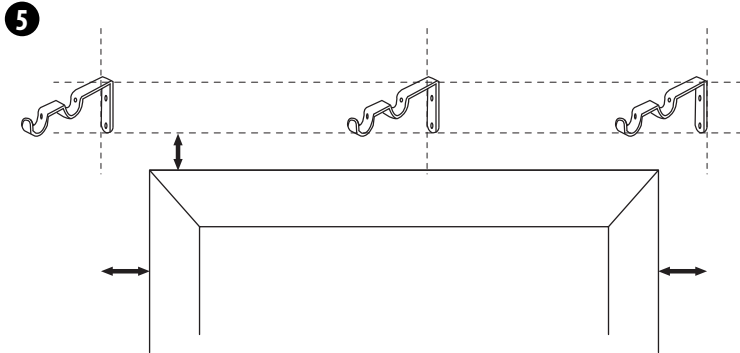

**DOUBLE (LONG)
ROD SET INSTRUCTIONS**

36-68, 42-120, 44-120, 66-120, 77-120, 88-120, 72-144, 88-144, 120-170, 120-180 IN
(91-172, 107-304, 112-304, 168-304, 195-304, 224-304, 183-366, 224-366, 304-431, 304-457 cm)

MODE D'EMPLOI TRINGLE SIMPLE
INSTRUCCIONES PARA UNA VARILLA INDIVIDUAL
MONTAGEANLEITUNG
GARDINENSTANGE SET (EINFACH), KURZ
CONJUNTO DE VARÃO, CURTO
Umbra.com

EN Care Instructions: Clean with a soft cloth. Do not use abrasive cleaning agents, solvents or polishes.

FR Instructions d'entretien : Nettoyez avec un chiffon doux et humide. N'utilisez pas de produits nettoyants abrasifs, de solvants ou de produits à polir.

ES Instrucciones para el mantenimiento
Limpie con un paño suave. No utilice limpiadores abrasivos, solventes o pulidores.

DE Pflegehinweise: Reinigung mit einem weichen Tuch. Verwenden Sie keine scheuernden Reinigungsmittel, Lösungsmittel oder Reiniger.

PT Instruções de limpeza: Limpar com um pano macio. Não utilizar agentes abrasivos, solventes ou polidores.