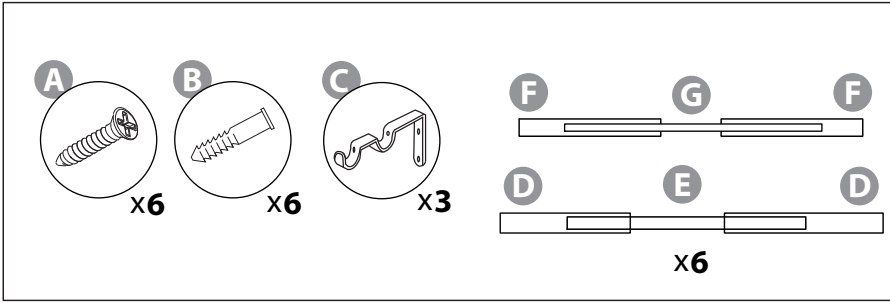

DOUBLE (LONG)

ROD SET INSTRUCTIONS

36-68, 42-120, 44-120, 66-120, 77-120, 88-120, 72-144, 88-144, 120-170, 120-180 IN
(91-172, 107-304, 112-304, 168-304, 195-304, 224-304, 183-366, 224-366, 304-431, 304-457 cm)

**DOUBLE (LONG)
ROD SET INSTRUCTIONS**

36-68, 42-120, 44-120, 66-120, 77-120, 88-120, 72-144, 88-144, 120-170, 120-180 IN
(91-172, 107-304, 112-304, 168-304, 195-304, 224-304, 183-366, 224-366, 304-431, 304-457 cm)

6 < 84" (214 cm)

> 84" (214 cm)