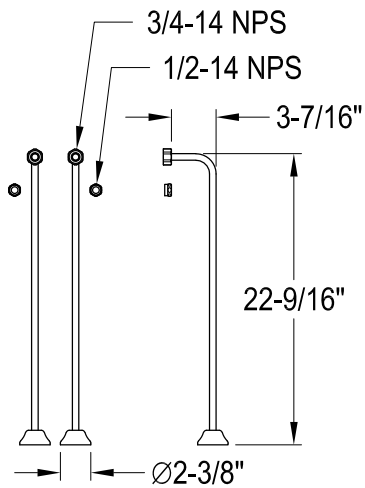

# CCK2141,8AL

Shower Combo

## CC461,2,5,8 Single Offset Bath Supply

## CC2091,2,5,8 Tub Waste & Overflow