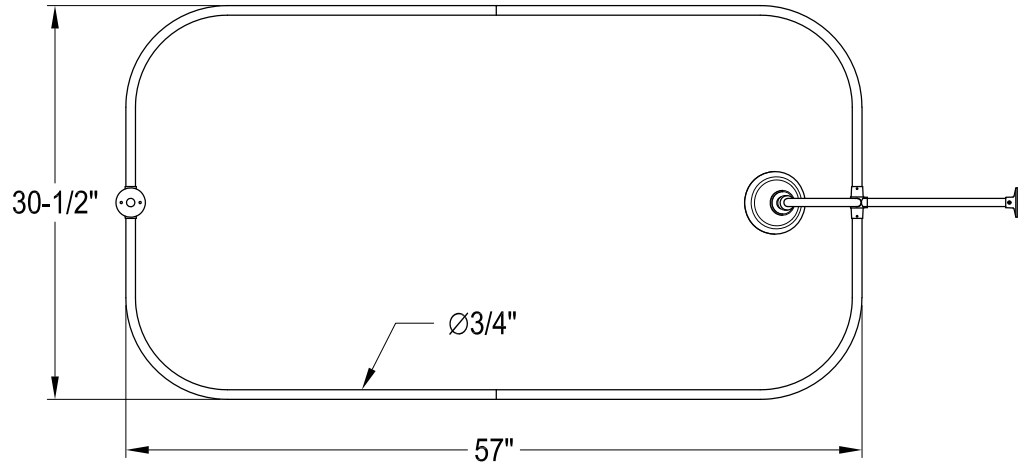

# CCK2141,8AL

Shower Combo

## CC461,2,5,8 Single Offset Bath Supply

## CC2091,2,5,8 Tub Waste & Overflow