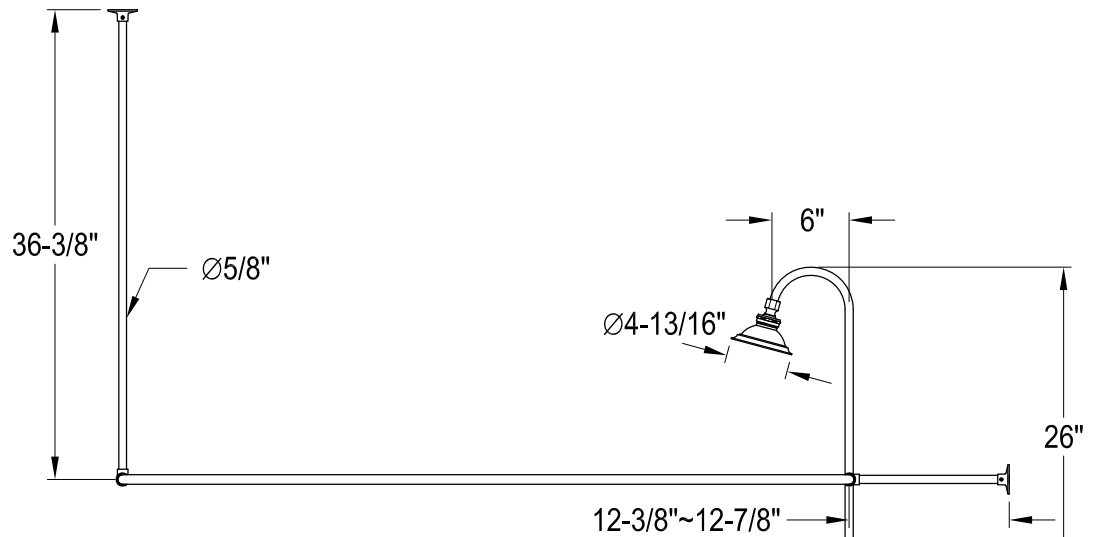

# CCK2141,8AL

Shower Combo

## CC461,2,5,8 Single Offset Bath Supply

## CC2091,2,5,8 Tub Waste & Overflow