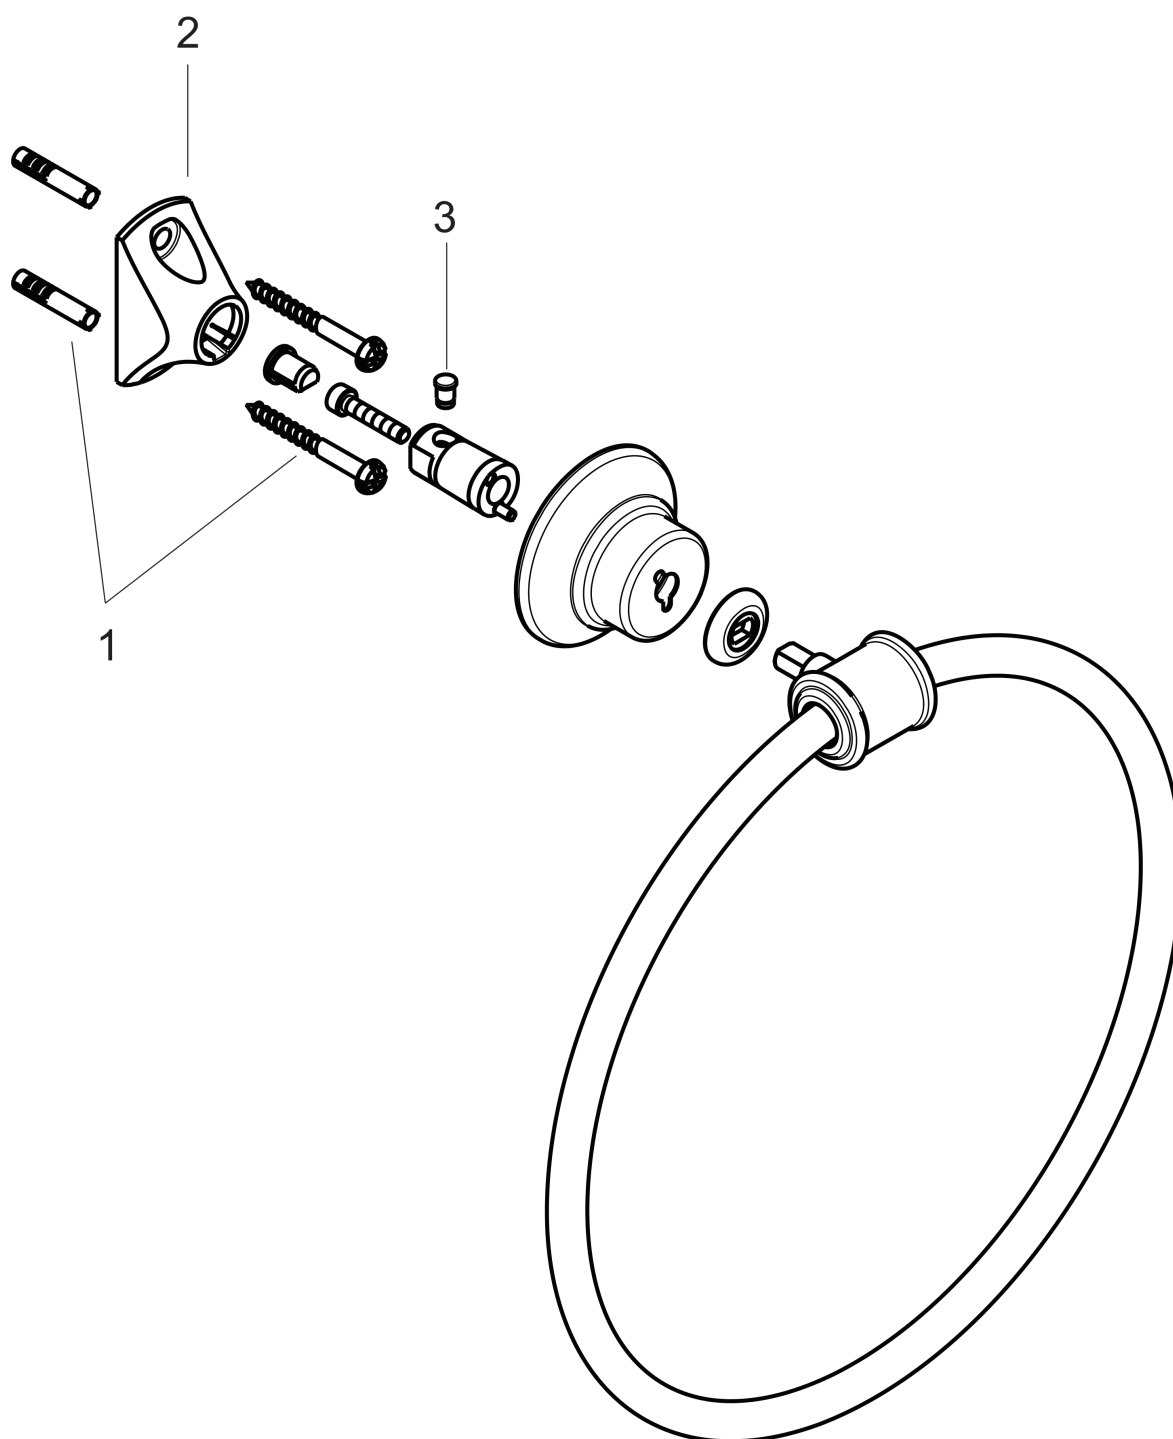

**AXOR Montreux
Towel Ring**

Finishes : **chrome** Part no. : **42021000**

Description

Features

- Metal
- Wall-mounted

Product image

Scale drawing

AXOR Montreux
Towel Ring
Finishes : **chrome** Part no. : **42021000**

Exploded drawing

Year of production: >05/06

AXOR Montreux
Towel Ring
 Finishes : **chrome** Part no. : **42021000**

Spare parts list

Year of production: >05/06

| Pos. | Description | Part no. | PC | PU |
|------|-----------------|----------|----|----|
| 1 | mounting set | 40915000 | 0 | 1 |
| 2 | support element | 96341000 | 0 | 1 |
| 3 | pin | 97546000 | 0 | 1 |