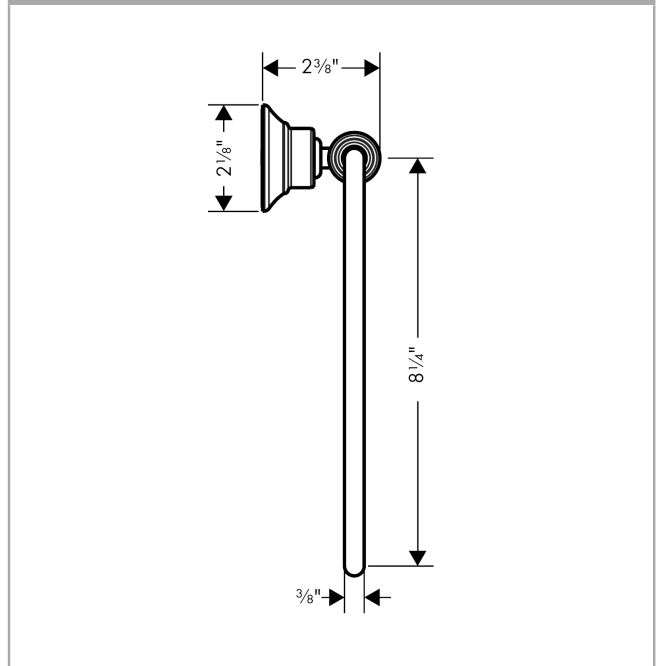

**AXOR Montreux
Towel Ring**

Finishes : **chrome** Part no. : **42021000**

Description

Features

- Metal
- Wall-mounted

Product image

Scale drawing

AXOR Montreux
Towel Ring
Finishes : **chrome** Part no. : **42021000**

Exploded drawing

Year of production: >05/06

AXOR Montreux
Towel Ring
 Finishes : **chrome** Part no. : **42021000**

Spare parts list

Year of production: >05/06

| Pos. | Description | Part no. | PC | PU |
|------|-----------------|----------|----|----|
| 1 | mounting set | 40915000 | 0 | 1 |
| 2 | support element | 96341000 | 0 | 1 |
| 3 | pin | 97546000 | 0 | 1 |