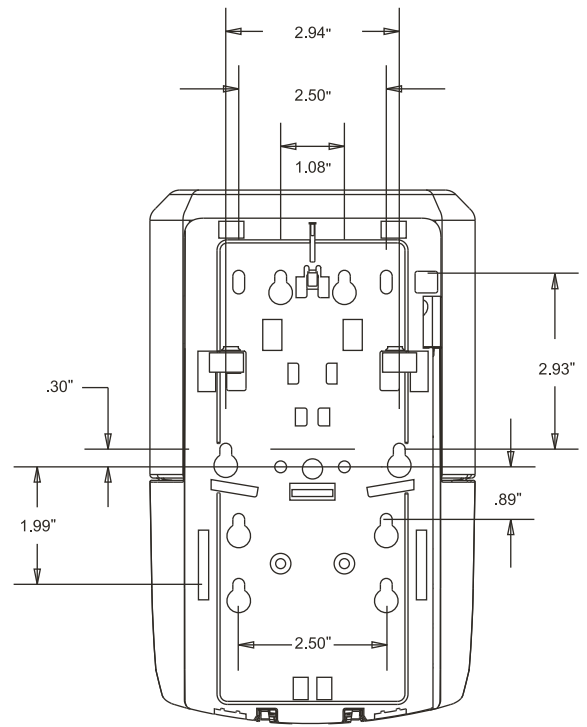

PURELL® ES6 TOUCH-FREE SOAP DISPENSER DIMENSIONS

Use the dimensions provided to ensure adequate wall spacing and clearance for the unit.
Refill sold separately.

Front View

Side View

Back View

GOJO Industries, Inc.
One GOJO Plaza, Suite 500
P.O. Box 991 • Akron, OH 44309-0991
Tel: 1-330-255-6000 • Toll-free: 1-800-321-9647
Fax: 1-800-FAX-GOJO