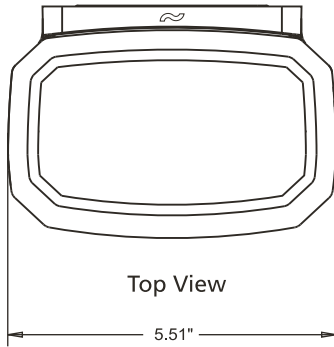

PURELL® ES6 TOUCH-FREE SOAP DISPENSER DIMENSIONS

Use the dimensions provided to ensure adequate wall spacing and clearance for the unit.
Refill sold separately.

Front View

Side View

Back View

GOJO Industries, Inc.
One GOJO Plaza, Suite 500
P.O. Box 991 • Akron, OH 44309-0991
Tel: 1-330-255-6000 • Toll-free: 1-800-321-9647
Fax: 1-800-FAX-GOJO