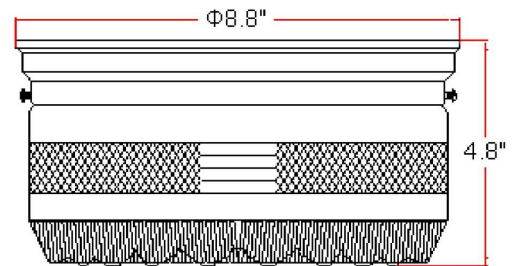

2-Light Ceiling Light
Polished Chrome

SPECIFICATIONS

MOUNTING:	Flush Mount	LED BRIGHTNESS (LUMENS):	N/A
SLOPED CEILING ADAPTABLE:	No	LED COLOR CORRELATED TEMPERATURE (CCT):	N/A
LAMP TYPE 1:	Maximum 60W Medium Base Bulb	LED COLOR RENDERING INDEX (CRI):	N/A
BULB INCLUDED:	No	LED EFFICACY:	N/A
WATTS PER BULB:	60W	LED AVERAGE RATED LIFE:	N/A
TOTAL WATTAGE:	120W	ENERGY EFFICIENT:	No
DIMMABLE:	Yes	LIGHTING AMPS:	N/A
MATERIAL CONSTRUCTION:	Steel	VOLTAGE:	120V
ASSEMBLED DIMENSIONS:	4.8" H x 8.8" L x 8.8" D		
WEIGHT:	3.10 lbs.		
BACKPLATE DIMENSIONS:	N/A		
CANOPY/PLATE DIMENSIONS:	n/a" H x 8.8" D		
GLASS/SHADE DIMENSIONS:	4" H x 8.27" L x 8.27" D		
GLASS/SHADE MATERIAL:	Glass		
GLASS/SHADE TYPE:	Prismatic		
GLASS/SHADE COLOR:	Clear		