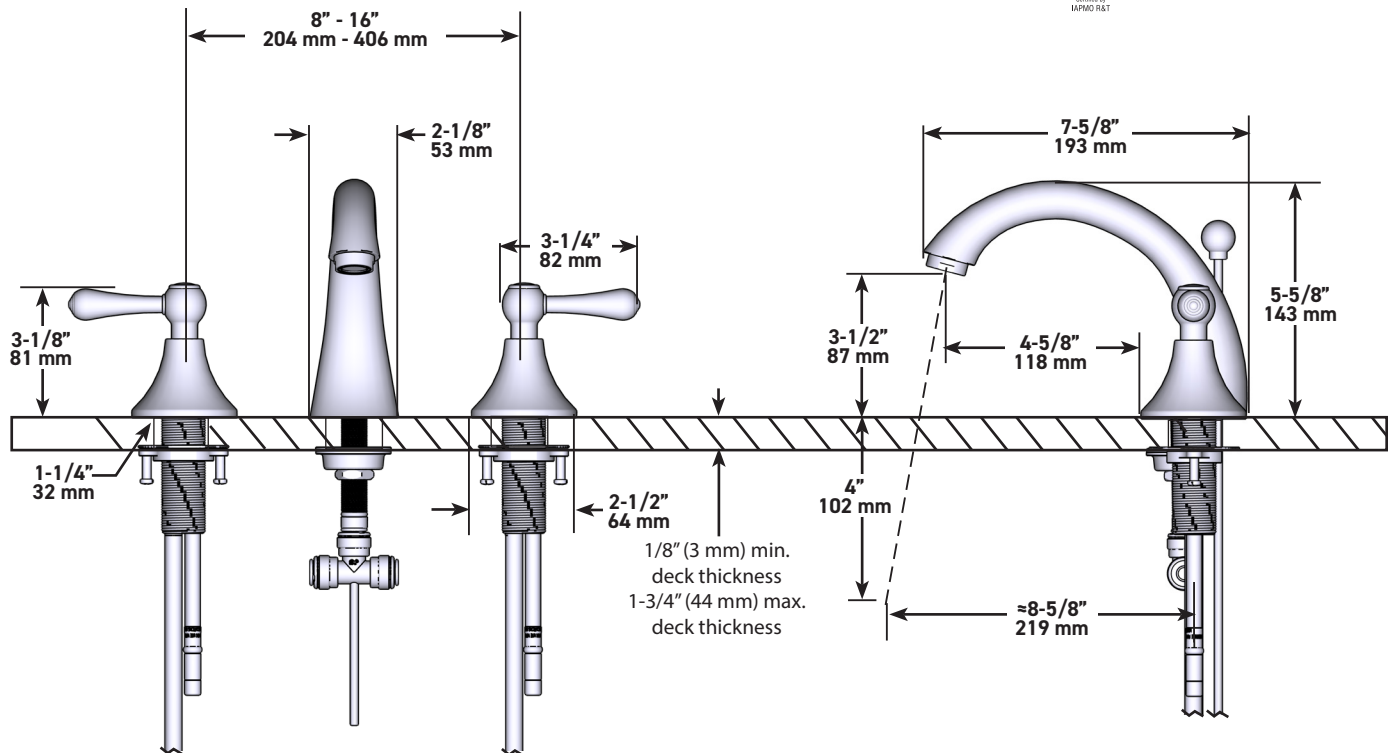

QUEBEC / MARITIMES / WESTERN CANADA
QUÉBEC / MARITIMES / OUEST CANADIEN
QUEBEC / MARITIMOS / CANADA OCCIDENTAL
HOUSEOFROHL.CA
1-866-473-8442

U.S.A.
HOUSEOFROHL.COM
1-800-777-9762

ONTARIO
HOUSEOFROHL.CA
1-888-287-5354

A DISTINCTIVE MEMBER OF THE HOUSE OF ROHL
UN MEMBRE DISTINCTIF DE HOUSE OF ROHL
MIEMBRO DISTINTIVO DE LA FAMILIA HOUSE OF ROHL