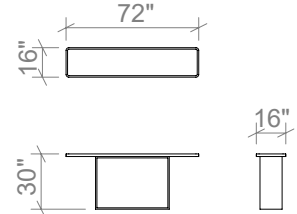

Available in all ELTE Collection metal and stone finishes

ELTE

TABLES

54 INCH COFFEE TABLE

66 INCH COFFEE TABLE

78 INCH COFFEE TABLE

48 INCH CONSOLE TABLE

60 INCH CONSOLE TABLE

72 INCH CONSOLE TABLE

SIDE TABLE