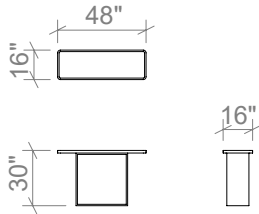

Available in all ELTE Collection metal and stone finishes

ELTE

TABLES

54 INCH COFFEE TABLE

66 INCH COFFEE TABLE

78 INCH COFFEE TABLE

48 INCH CONSOLE TABLE

60 INCH CONSOLE TABLE

72 INCH CONSOLE TABLE

SIDE TABLE