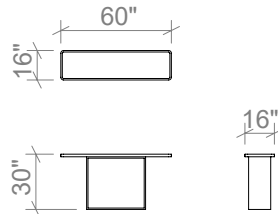

Available in all ELTE Collection metal and stone finishes

ELTE

TABLES

54 INCH COFFEE TABLE

66 INCH COFFEE TABLE

78 INCH COFFEE TABLE

48 INCH CONSOLE TABLE

60 INCH CONSOLE TABLE

72 INCH CONSOLE TABLE

SIDE TABLE