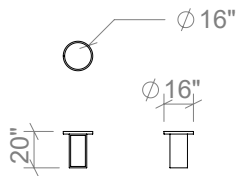

Available in all ELTE Collection metal and stone finishes

ELTE

TABLES

54 INCH COFFEE TABLE

66 INCH COFFEE TABLE

78 INCH COFFEE TABLE

48 INCH CONSOLE TABLE

60 INCH CONSOLE TABLE

72 INCH CONSOLE TABLE

SIDE TABLE