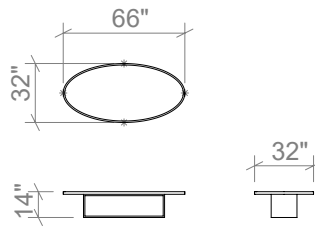

Available in all ELTE Collection metal and stone finishes

ELTE

TABLES

54 INCH COFFEE TABLE

66 INCH COFFEE TABLE

78 INCH COFFEE TABLE

48 INCH CONSOLE TABLE

60 INCH CONSOLE TABLE

72 INCH CONSOLE TABLE

SIDE TABLE