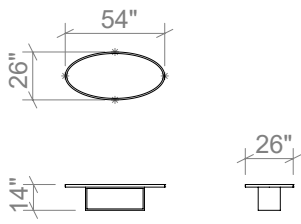

Available in all ELTE Collection metal and stone finishes

ELTE

TABLES

54 INCH COFFEE TABLE

66 INCH COFFEE TABLE

78 INCH COFFEE TABLE

48 INCH CONSOLE TABLE

60 INCH CONSOLE TABLE

72 INCH CONSOLE TABLE

SIDE TABLE