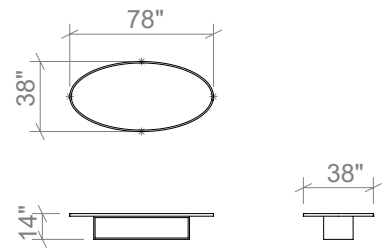

Available in all ELTE Collection metal and stone finishes

ELTE

TABLES

54 INCH COFFEE TABLE

66 INCH COFFEE TABLE

78 INCH COFFEE TABLE

48 INCH CONSOLE TABLE

60 INCH CONSOLE TABLE

72 INCH CONSOLE TABLE

SIDE TABLE