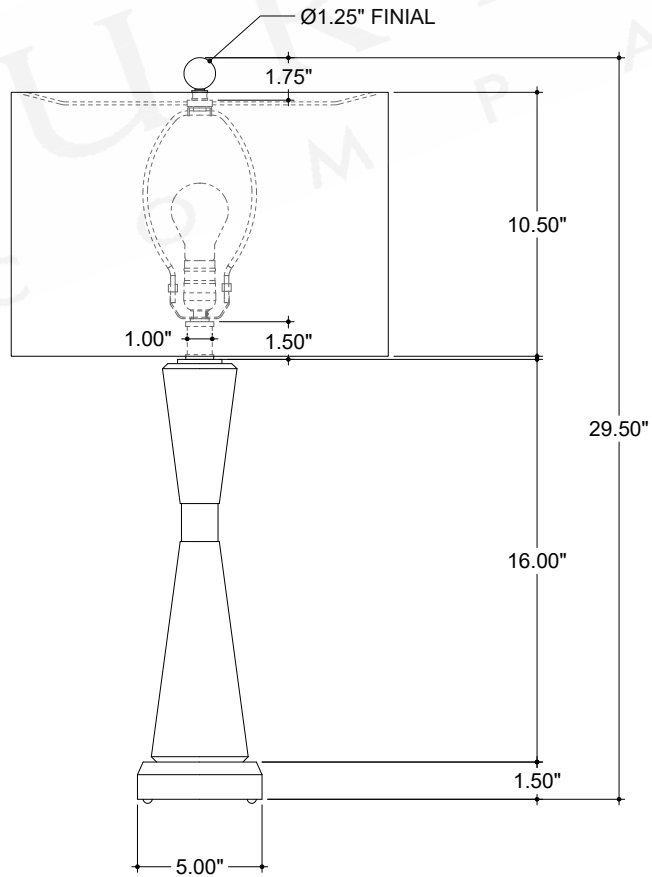

ITEM: 6000-0973

Overall Dimensions

Height: 29.5"

Diameter: 15"

TOP VIEW

FRONT VIEW