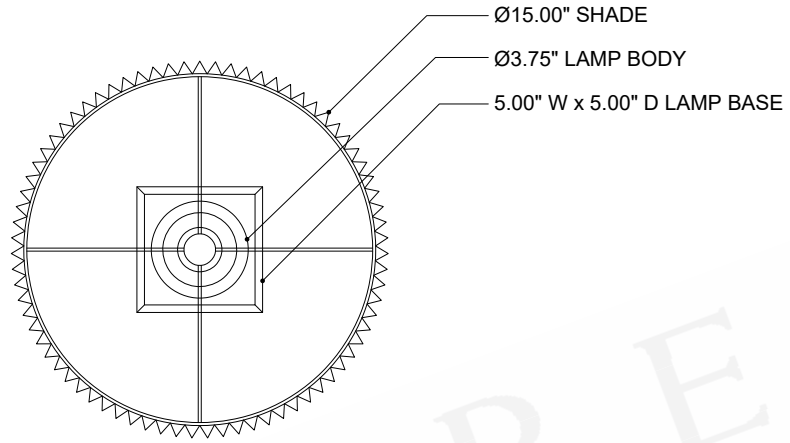

ITEM: 6000-0973

Overall Dimensions

Height: 29.5"

Diameter: 15"

TOP VIEW

FRONT VIEW