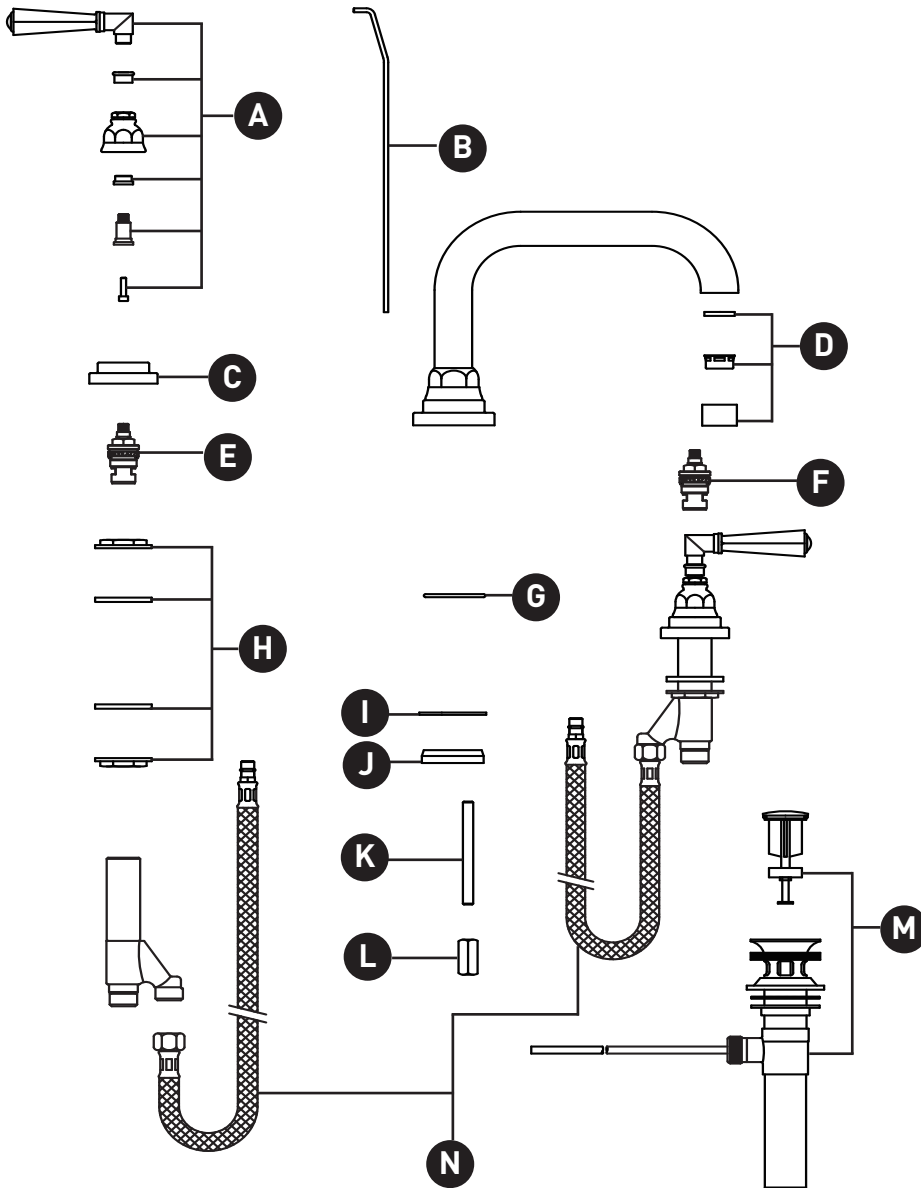

ORDER BY PART NUMBER

ILLUSTRATED PARTS

SG09D3LM

SAN GIOVANNI™ Widespread Lavatory
Faucet With U-Spout

| ID | Kit Number | Finish |
|----|------------|-----------|
| *A | C7605IN | See below |
| *B | C7334 | See below |
| *C | C7238 | See below |
| *D | C2318/3 | See below |
| E | C7075-1CC | N/A |
| F | C7075-2C | N/A |
| G | C7586.78 | N/A |
| H | NZSDVLV | N/A |
| I | C7585.10 | N/A |
| J | C7282PF | N/A |
| K | C7555 | N/A |
| L | C7260.7 | N/A |
| *M | C7324M | See below |
| N | C7089SP | N/A |

ONTARIO
houseofrohl.ca/support
1-800-287-5354

VEUILLEZ EFFECTUER VOTRE COMMANDE
PAR NO DE RÉFÉRENCE

ILLUSTRATIONS DES PIÈCES

SG09D3LM

SAN GIOVANNI™ Robinet de lavabo à poignées
éloignées et bec en U

| ID | Référence du kit | Finition |
|----|------------------|-----------|
| *A | C76051N | See below |
| *B | C7334 | See below |
| *C | C7238 | See below |
| *D | C2318/3 | See below |
| E | C7075-1CC | N/A |
| F | C7075-2C | N/A |
| G | C7586.78 | N/A |
| H | NZSDVLV | N/A |
| I | C7585.10 | N/A |
| J | C7282PF | N/A |
| K | C7555 | N/A |
| L | C7260.7 | N/A |
| *M | C7324M | See below |
| N | C7089SP | N/A |
| O | C7324M | N/A |