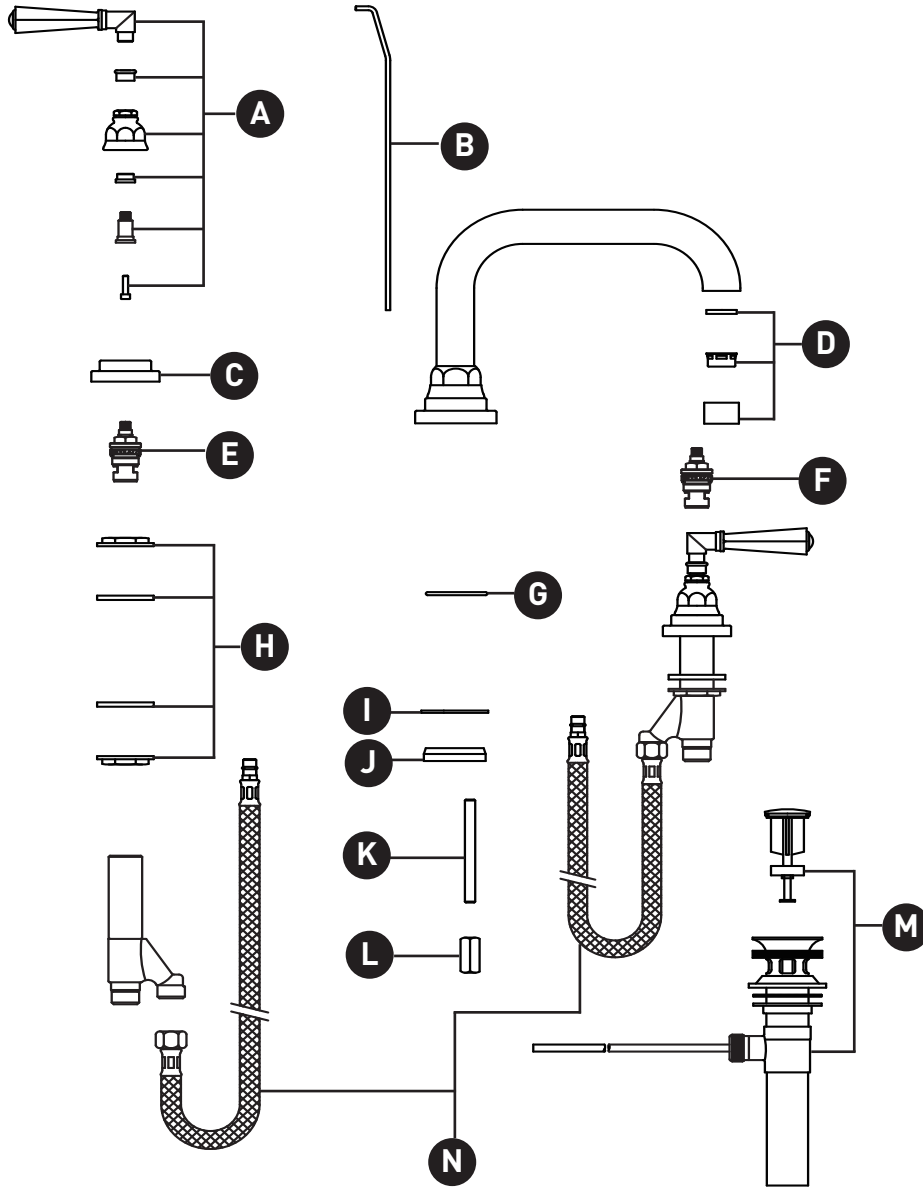

ORDER BY PART NUMBER

ILLUSTRATED PARTS

SG09D3LM

SAN GIOVANNI™ Widespread Lavatory
Faucet With U-Spout

| ID | Kit Number | Finish |
|----|------------|-----------|
| *A | C7605IN | See below |
| *B | C7334 | See below |
| *C | C7238 | See below |
| *D | C2318/3 | See below |
| E | C7075-1CC | N/A |
| F | C7075-2C | N/A |
| G | C7586.78 | N/A |
| H | NZSDVLV | N/A |
| I | C7585.10 | N/A |
| J | C7282PF | N/A |
| K | C7555 | N/A |
| L | C7260.7 | N/A |
| *M | C7324M | See below |
| N | C7089SP | N/A |

ONTARIO
houseofrohl.ca/support
1-800-287-5354

VEUILLEZ EFFECTUER VOTRE COMMANDE
PAR NO DE RÉFÉRENCE

ILLUSTRATIONS DES PIÈCES

SG09D3LM

SAN GIOVANNI™ Robinet de lavabo à poignées
éloignées et bec en U

| ID | Référence du kit | Finition |
|----|------------------|-----------|
| *A | C76051N | See below |
| *B | C7334 | See below |
| *C | C7238 | See below |
| *D | C2318/3 | See below |
| E | C7075-1CC | N/A |
| F | C7075-2C | N/A |
| G | C7586.78 | N/A |
| H | NZSDVLV | N/A |
| I | C7585.10 | N/A |
| J | C7282PF | N/A |
| K | C7555 | N/A |
| L | C7260.7 | N/A |
| *M | C7324M | See below |
| N | C7089SP | N/A |
| O | C7324M | N/A |