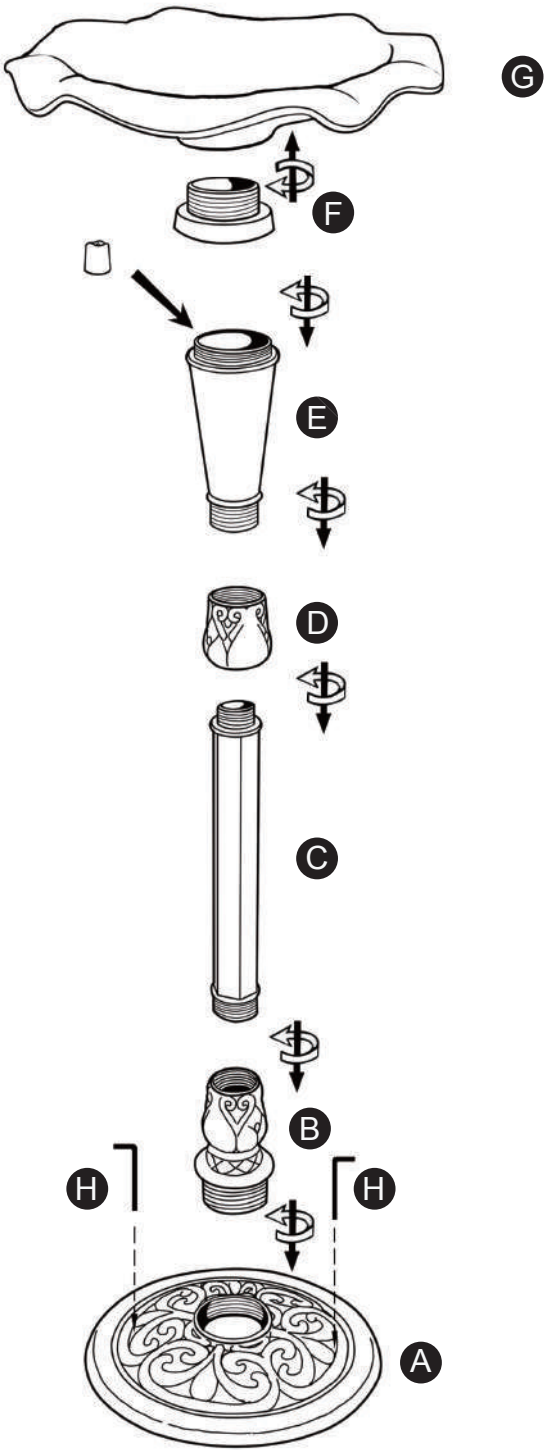

**PEAKTOP**  
**Lily Leaf Pedestal Bird Bath**  
**PT-BP0002**

**TIME SAVER!**  
3D Interactive Instruction

\*\* Got questions? Please have your product code (on the first page of this instruction, e.g. PT-BP0002) and the order number ready, give us a call or email us through our customer care support! We are always ready to assist you!

# Exploded Drawing

← **Questions?**  
Scan Here

# Product Parts

A

1PC

B

1PC

C

1 PC

D