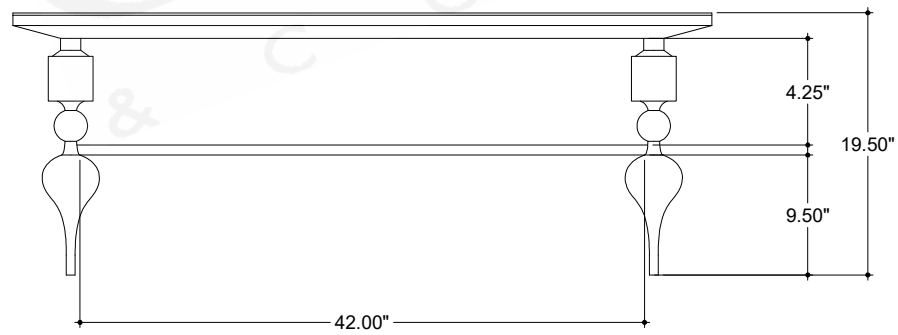

ITEM: 4000-0214

Overall Dimensions

Width: 52"  
Depth: 26"  
Height: 19.5"

TOP VIEW

FRONT VIEW

SIDE VIEW