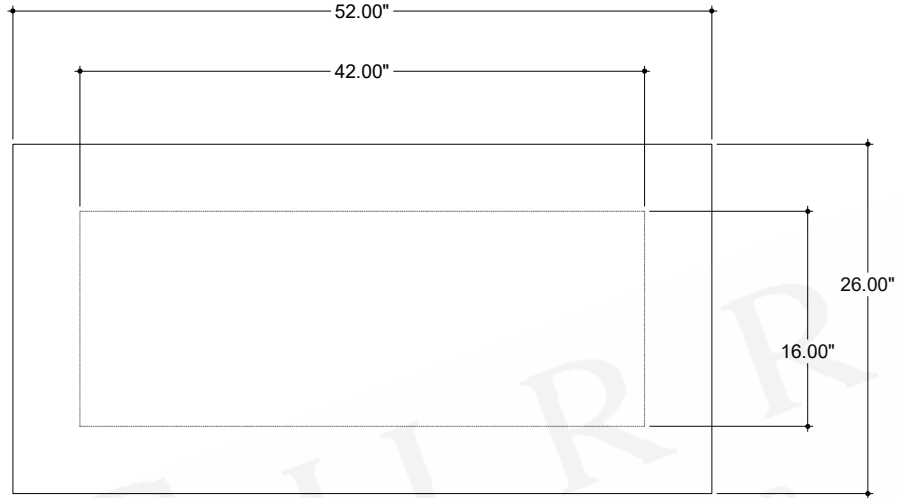

ITEM: 4000-0214

Overall Dimensions

Width: 52"  
Depth: 26"  
Height: 19.5"

TOP VIEW

FRONT VIEW

SIDE VIEW