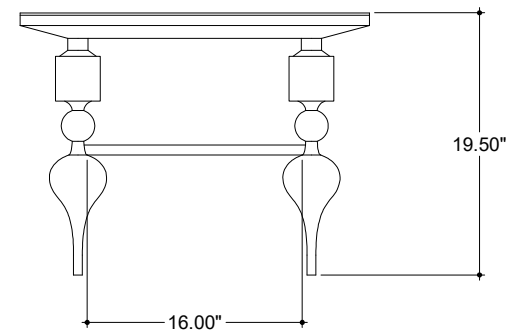

ITEM: 4000-0214

Overall Dimensions

Width: 52"  
Depth: 26"  
Height: 19.5"

TOP VIEW

FRONT VIEW

SIDE VIEW