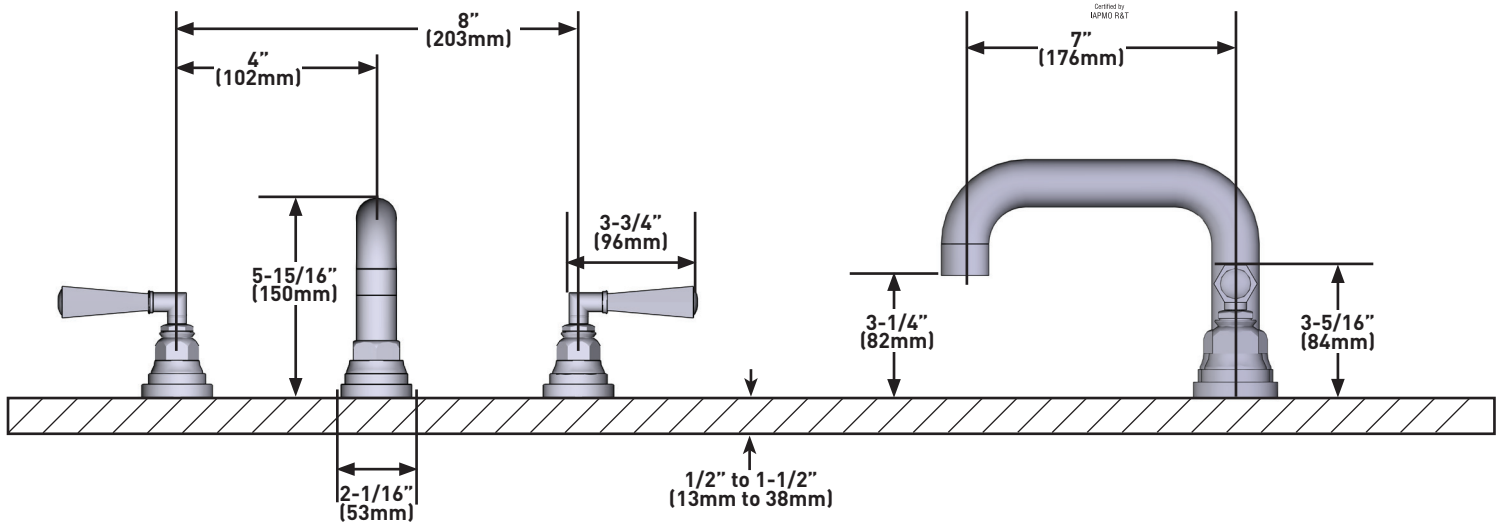

For warranty or additional information, contact:

US Customers

U.S.A.
houseofrohl.com/support
1-800-777-9762

QUEBEC / MARITIMES / WESTERN CANADA
QUÉBEC / MARITIMES / OUEST CANADIEN
QUEBEC / MARITIMOS / CANADA OCCIDENTAL
houseofrohl.ca/support
1-866-473-8442

Canadian Customers

ONTARIO
houseofrohl.ca/support
1-800-287-5354