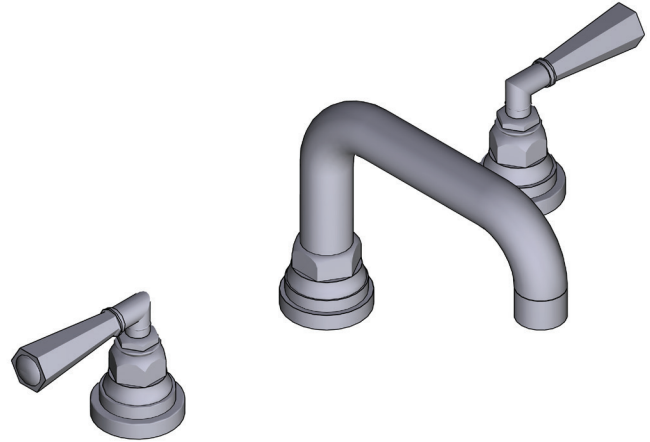

SPECIFICATIONS

DESCRIPTION

- Push drain included with faucet

FLOW

- 1.2 GPM at 60 PSI (CEC Compliant)

STANDARDS

- WaterSense®
- ADA Compliant

WARRANTY

- Most products or parts carry "Limited Warranties" against manufacturing defects. For US customers please visit houseofrohl.com/support and for Canadian customers please visit houseofrohl.ca/support for complete product and finish warranty.

SAN GIOVANNI™ Widespread Lavatory Faucet With U-Spout

MODELS: SG09D3LM