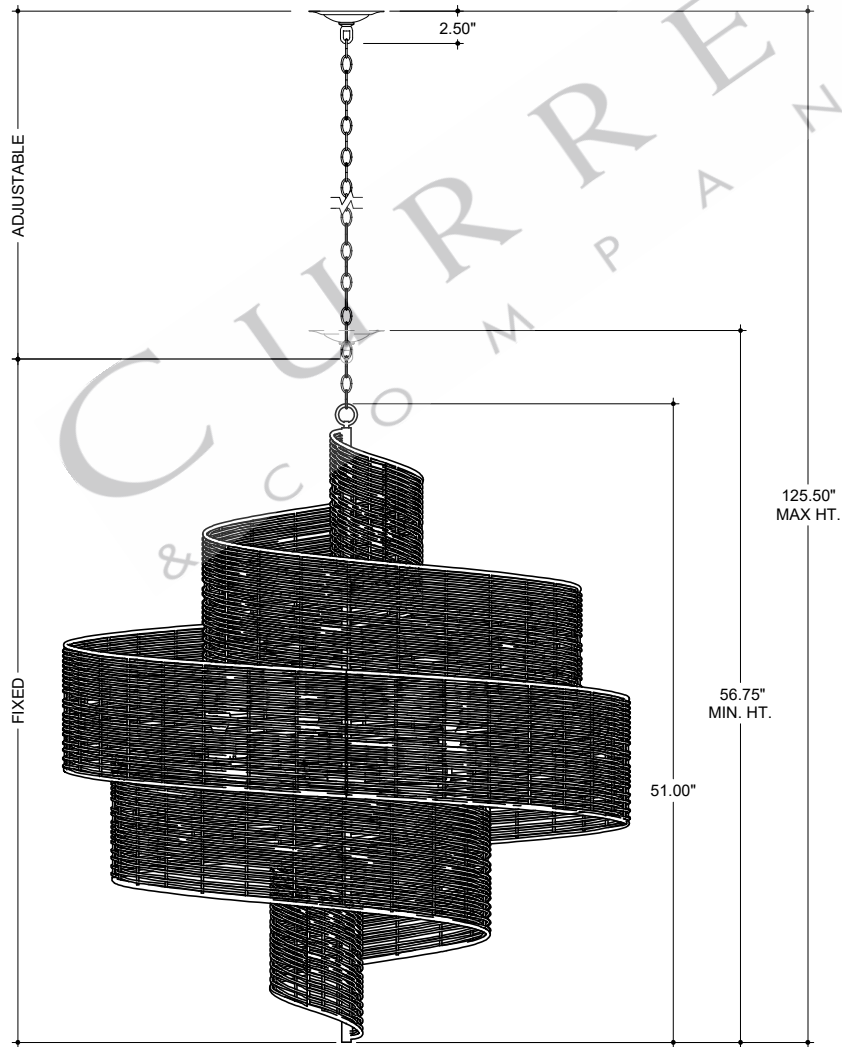

45.00" DIA. BODY
 6.00" DIA. CANOPY
 1.00" H X 4.25" W CROSS BAR

TOP VIEW

CANOPY DETAIL

FRONT VIEW

9000-0925

ALL WORK © 2022 CURREY & COMPANY