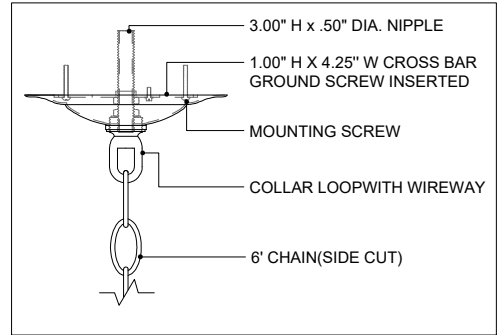

45.00" DIA. BODY
 6.00" DIA. CANOPY
 1.00" H X 4.25" W CROSS BAR

TOP VIEW

CANOPY DETAIL

FRONT VIEW

9000-0925

ALL WORK © 2022 CURREY & COMPANY