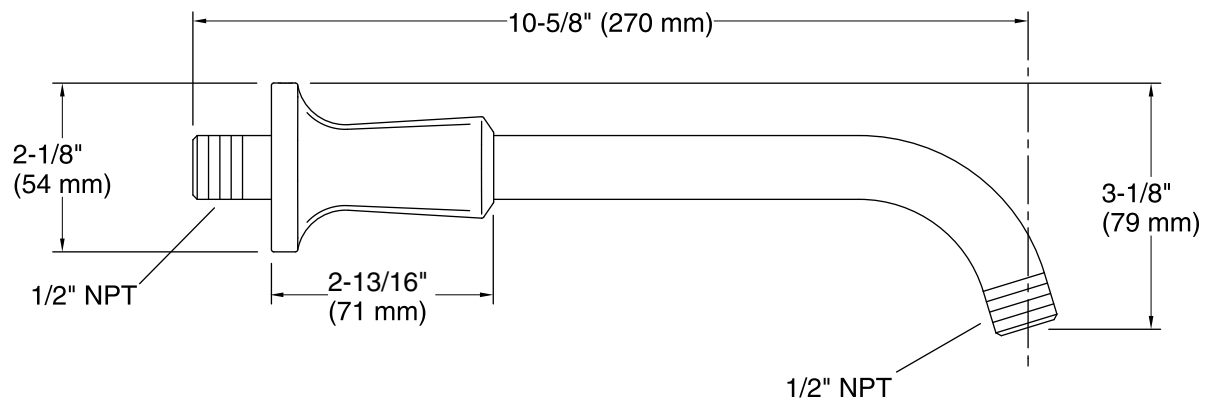

### Features

- Arm features 10-5/8-inch reach.
- 1/2-inch NPT connection.
- Fluid design lines for ease of cleaning.
- For use with KOHLER showerheads (sold separately).
- Coordinates with Margaux faucets and accessories.

### Installation

- Wall-mount

### Technical Information

All product dimensions are nominal.