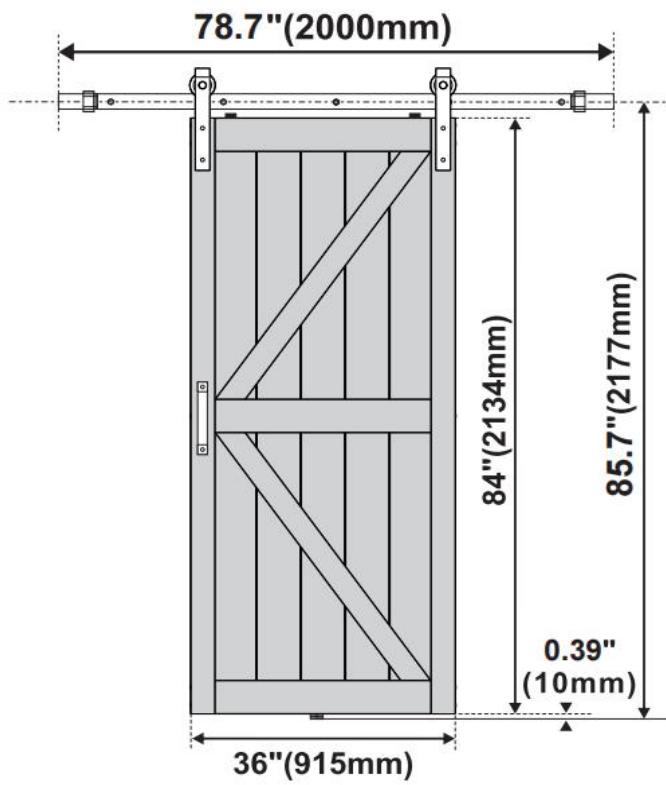

SPECIFICATION

ITEM NO.	ID-AZBD02
Des	K sliding wood single doors
size	2134X914x35mm. 36X84inch
material	MDF + PVC
finish	White color
Hardware	With hardware
Hardware Track Size	78.7inch (2000mm)

Product size chart