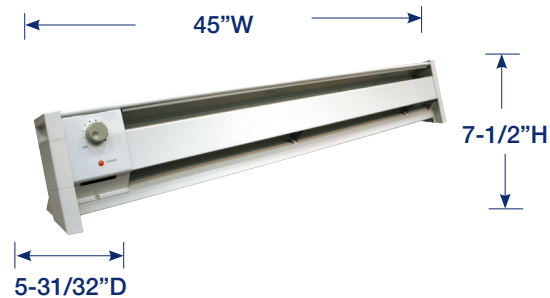

FBE SERIES

PORTABLE ELECTRIC CONVECTOR HEATER

IDEAL SPACES

- Bedrooms
- Living/Family Rooms
- Bathrooms
- Basements
- Offices
- Conference Rooms
- Waiting Rooms

COLORS

- Northern White

DIMENSIONS

- 120V power cord: ready for in-home use
- Convection heat minimizes air flow, reducing flow of bacteria and dust
- Maintains individual room temperature to provide heat only in the places you want
- High-impact Lexan® and steel unitized body resists dents, scratches and rust
- Chimney fin element designed for maximum air circulation
- Built-In thermostat for controlled comfort
- Linear high-temperature safety cutout will automatically shut off unit in event of air blockage
- Tip-over switch prevents heater from operating if knocked over
- Dual wattage for maximum comfort

FBE SERIES

PORTABLE ELECTRIC CONVECTOR HEATER

MODELS & SPECIFICATIONS

CATALOG NO.	UPC	VOLTS	WATTS	AMPS	BTU/HR	HEIGHT (IN)	WIDTH (IN)	DEPTH (IN)	SHIP WT. (LBS.)
FBE15002	0 98319 86156 6	120	1000/1500	8.3/12.5	3413/5120	7-1/2	45	5-31/32	11