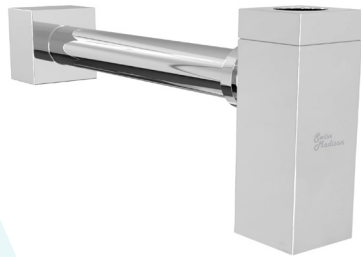

## Square Bottle Trap Drain

### SM-BT03C

#### Features:

- Durable brass
- Adjustable outlet pipe
- Removable trap plug

#### Colors & Finishes:

- Chrome: SM-BT03C