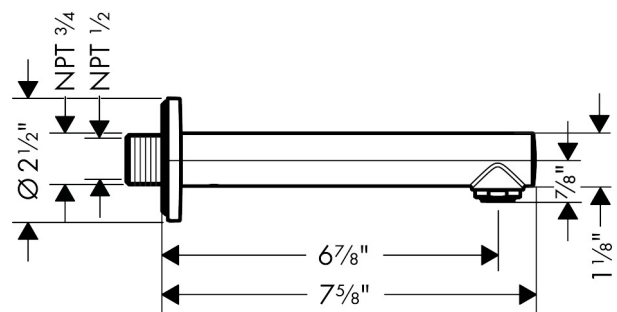

Brand hansgrohe  
Art. Name **Talis S** Tub Spout  
Art. Nr. 72410341  
Surface brushed black chrome  
Pos. 1

## Features

- solid Brass
- Includes: 1/2" female and 3/4" male adaptor