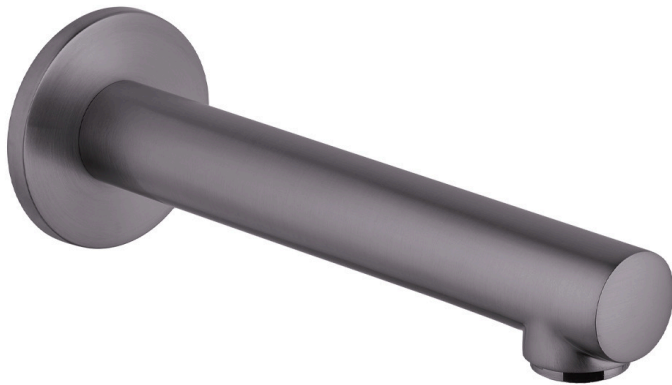

Brand hansgrohe  
Art. Name **Talis S** Tub Spout  
Art. Nr. 72410341  
Surface brushed black chrome  
Pos. 1

## Product Picture

## Features

- solid Brass
- Includes: 1/2" female and 3/4" male adaptor