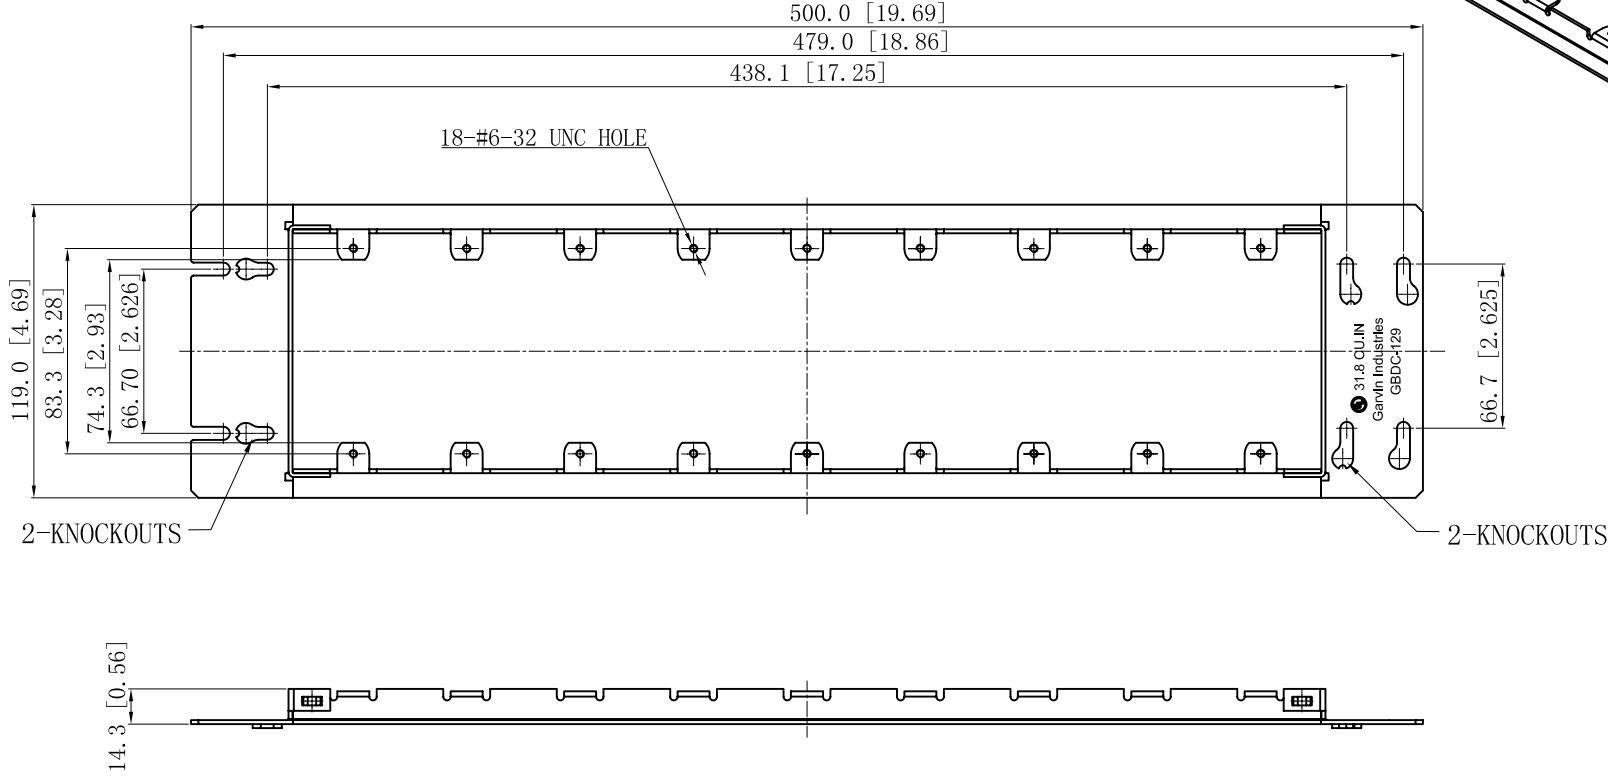

SIDES	BOTTOM
Material: Steel-0.0625"-G60 Galvanized	

This data sheet is for reference only .GARVIN INDUSTRIES reserves the right to make changes to the design without prior notice.

DESCRIPTION
TRADE REFERENCE TERMS

STANDARD PACKING
5 PCS

<b>GARVIN INDUSTRIES</b>		
TITLE 1/2"RAISED MULTI-GANG DEVICE COVERS		
SIZE A4	DWG NO. GBDC-129	REV C
DATA SHEET		