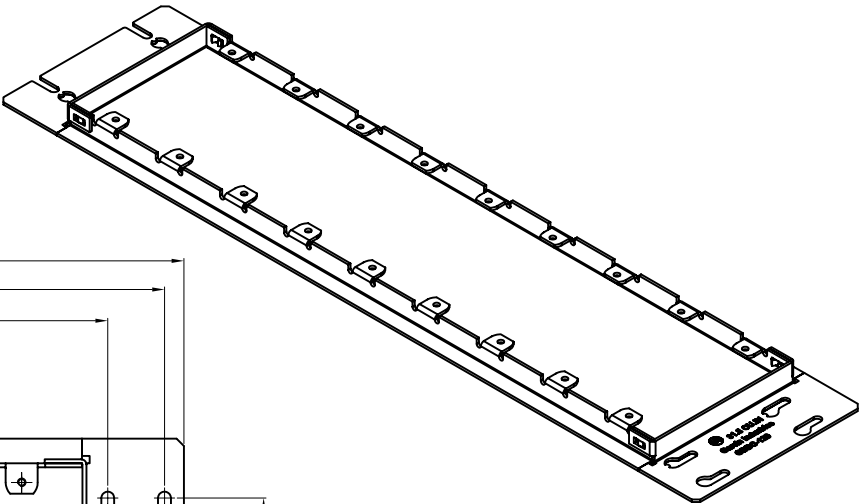

SIDES	BOTTOM
Material: Steel-0.0625"-G60 Galvanized	

This data sheet is for reference only .GARVIN INDUSTRIES reserves the right to make changes to the design without prior notice.

DESCRIPTION
TRADE REFERENCE TERMS

STANDARD PACKING
5 PCS

<b>GARVIN INDUSTRIES</b>		
TITLE 1/2"RAISED MULTI-GANG DEVICE COVERS		
SIZE A4	DWG NO. GBDC-129	REV C
DATA SHEET		