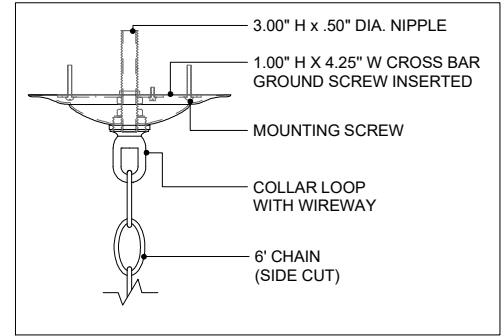

23.50" DIA. BODY
6.00" DIA. CANOPY
1.00" H X 4.25" W
CROSS BAR

TOP VIEW

CANOPY DETAIL

FRONT VIEW

9000-0605

ALL WORK © 2020 CURREY & COMPANY