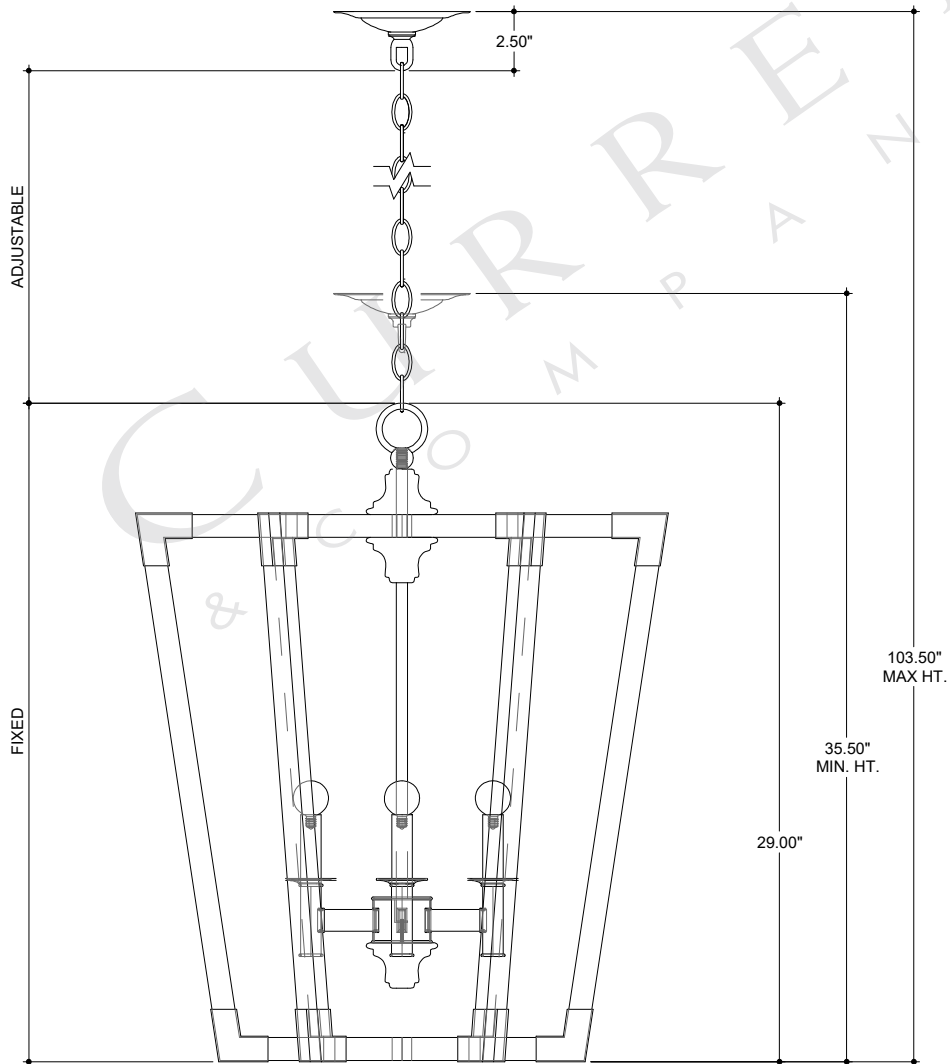

23.50" DIA. BODY
6.00" DIA. CANOPY
1.00" H X 4.25" W
CROSS BAR

TOP VIEW

CANOPY DETAIL

FRONT VIEW

9000-0605

ALL WORK © 2020 CURREY & COMPANY