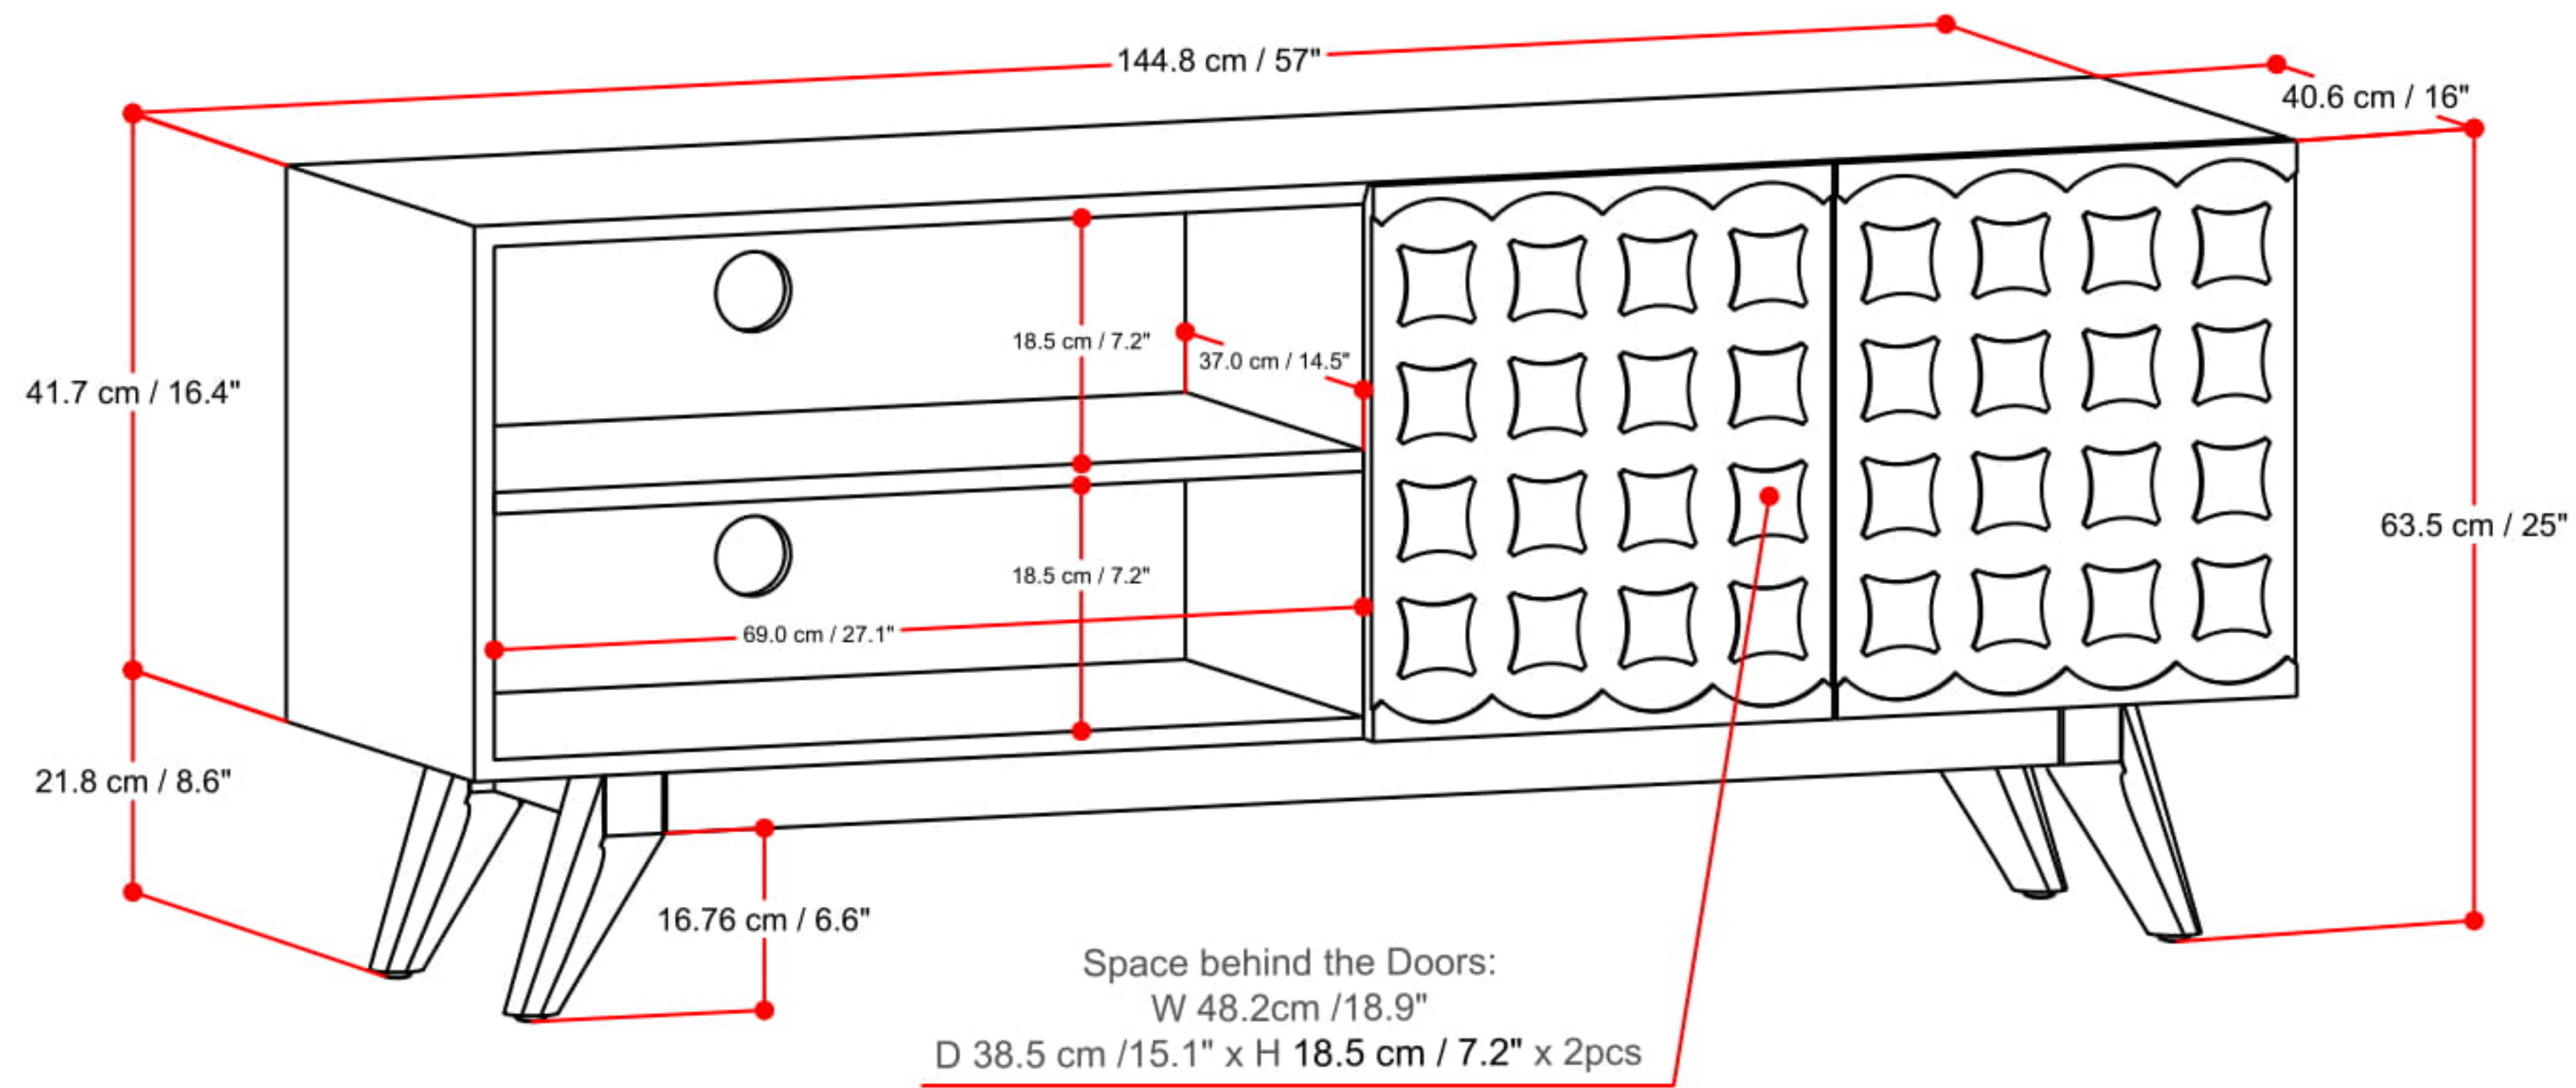

WAINWRIGHT TV MEDIA STAND

Net Weight- 77.1 (lb)